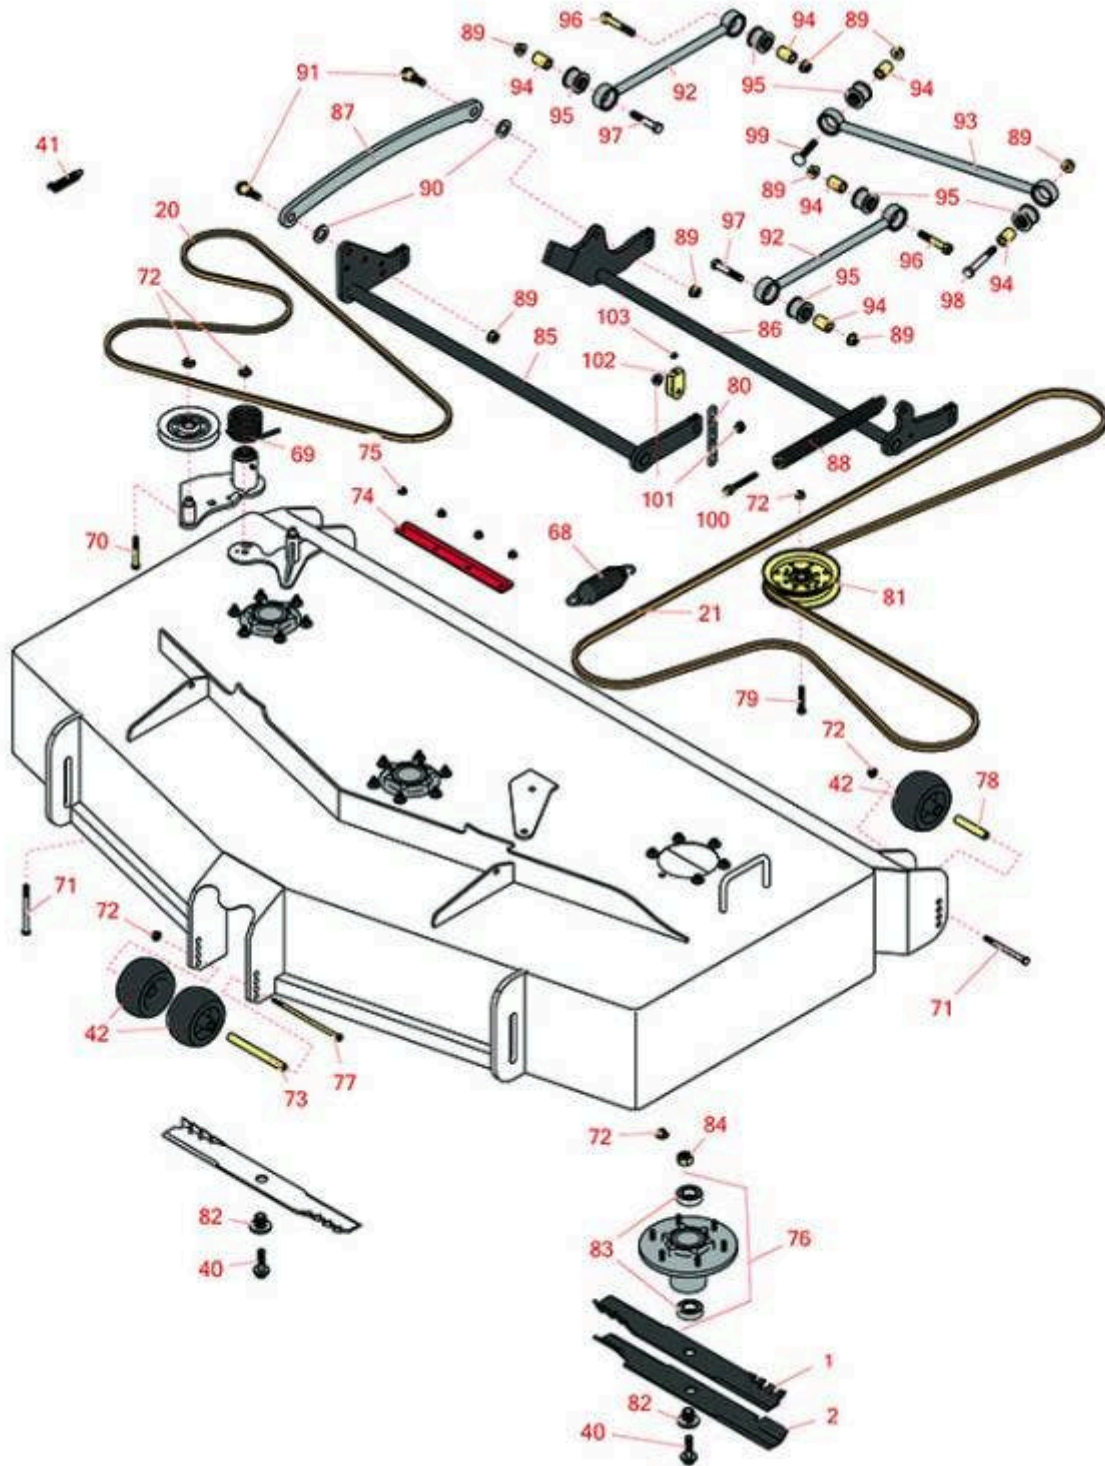

Replaces Exmark Lazer Z E-Series Parts

Zero-Turn Mower with 60in Deck - Model LZE751GKA60RA1
60in Deck

All original equipment manufacturers names and part numbers are used for identification purposes only, and we are in no way implying that our products are original equipment parts. Prices subject to change without notice.

Replaces Exmark Lazer Z E-Series Parts

Zero-Turn Mower with 60in Deck - Model LZE751GKA60RA1
60in Deck

Item No	R&R Part No.	OEM Part No.	Description	Qty Req	Order Quantity
Blades					
1	RRB4065-2001	116-5174, 116-5174-S	Mower Blade - Mulcher 20.5 x 2.5in x 15/16 Mt Hole	2	
2	RRB3065-2001	103-6403, 103-6403-S	Mower Blade - High-Lift 20.5 x 2.5in x 15/16 Mt Hole	2	
Belts					
20	R116-8187	116-8187	Belt - V - Deck	1	
21	R125-9371	125-9371	Belt - V - Deck	1	
Tires					
30	R68-2730	1-603299	Wheel - Anti Scalp	4	
Other parts					
40	R109-7124	109-7124	Spring - Extension	1	
41	R109-9220	109-9220	Bolt - Sems 1/2-20	3	
68	R116-6317	116-0133, 116-6317	Spring - Extension	1	
69	R108-1921	108-1921	Torsion Spring - Idler	1	
70	R323-13	323-13	Bolt - Hex HD 3/8-16 x 2-3/4 GR5	1	
71	R323-23	323-23	Bolt - Hex HD 3/8-16 x 4-1/2	3	
72	R104-8301	104-8301, 109-6658	Locknut - 3/8-16 Nylon Flanged	31	
73	R98-5967	98-5967	Spacer-Wheel	1	
74	R126-0413-01	126-0413-01	Support - Outer Flap	2	
75	R104-8300	104-8300	Locknut - 5/16-18 Flanged Y/Zinc	15	