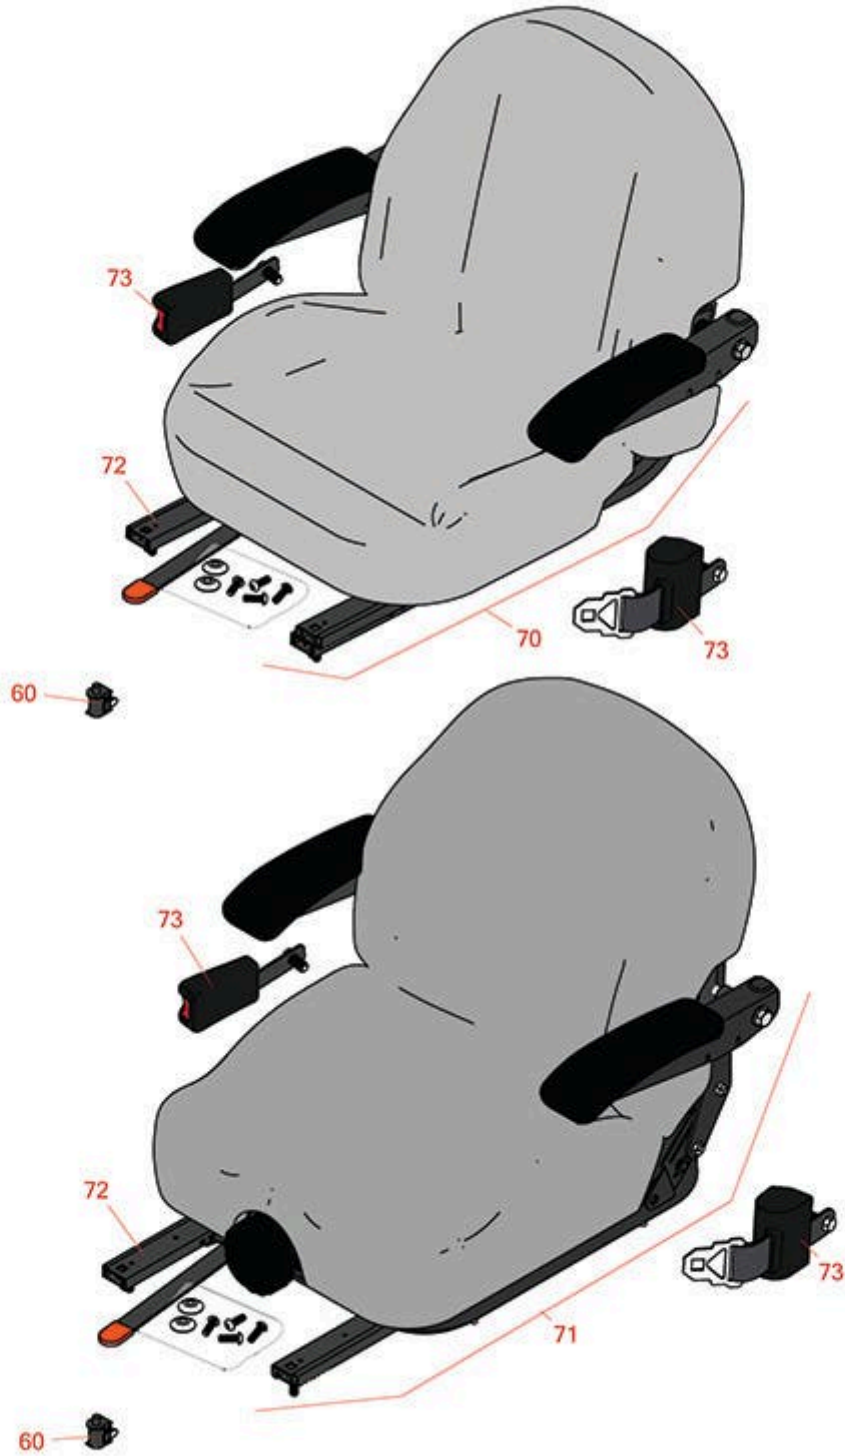

# Replaces Exmark Lazer Z E-Series Parts

Zero-Turn Mower with 52in Deck - Model LZE730GKA524C2,  
LZE732GKC524A2, LZE751CKA524A2, LZE751GKA524A2,  
LZE691GKA524A2, LZE730GKA524B2 & LZE742GKC524A2  
Seat

## Replaces Exmark Lazer Z E-Series Parts

Zero-Turn Mower with 52in Deck - Model LZE730GKA524C2,  
LZE732GKC524A2, LZE751CKA524A2, LZE751GKA524A2,  
LZE691GKA524A2, LZE730GKA524B2 & LZE742GKC524A2  
Seat

Item No	R&R Part No.	OEM Part No.	Description	Qty Req	Order Quantity
60	<b>R150229</b>	82-2190	Switch - Operator Presence	1	
70	<b>R750205</b>	126-1366, 126-5801, 126-8290	Seat - Light Grey Deluxe w/Arms & Track Set	1	
71	<b>R750210</b>	116-8912	Seat - Light Grey Deluxe w/Arms w/Suspension	1	
<i>Tech Note: INCL SUSPENSION &amp; TRACK SET:</i>					
72	<b>R109-9801</b>	109-9801	Seat Track Set	1	
73	<b>R109-9805</b>	109-9805	Seat Belt Kit	1	