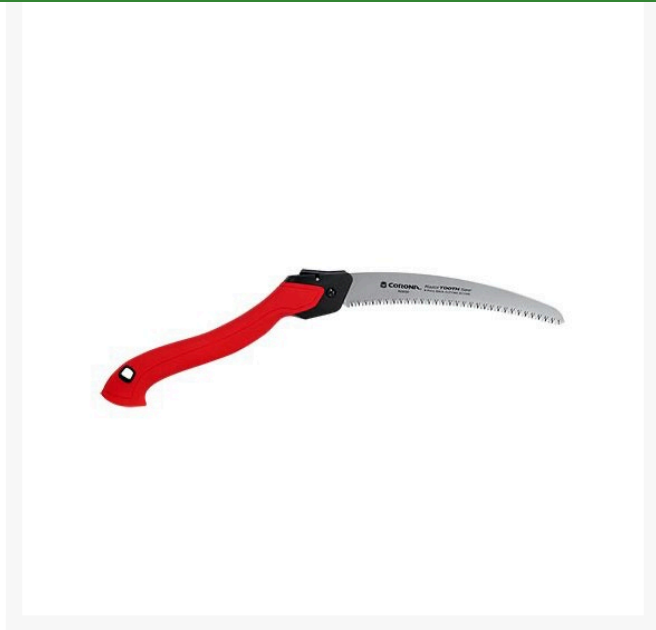

Corona Razorooth Folding Saw - 10in

R CRS16150

Details

This 10in folding saw with 3-sided razor teeth, is ideal for cutting 5in - 6in dia. small to medium branches. Removes significantly more material per pull stroke than conventional blades and features up to 6 teeth per inch with curved blade design for faster cutting. The impulse hardened teeth provide long service extending the life of the tool, season after season. The folding blade is curved, taper-ground and replaceable. This easy to latch blade prevents injury when not in use. 10in blade.

- 3-Sided Razor Teeth for Efficient Cutting
- Comfortable, Ergonomically Designed, Comfortable, Co-molded Handle
- 10in Blade Ideal for Cutting 5in - 6in dia. Small to Medium Branches
- Curved Folding Blade, Taper Ground, Replaceable
- Up to 6 Teeth Per Inch and Curved Blade for Faster Cutting
- Cuts are Smoother and Quicker Than a Regular Saw
- 10in Blade