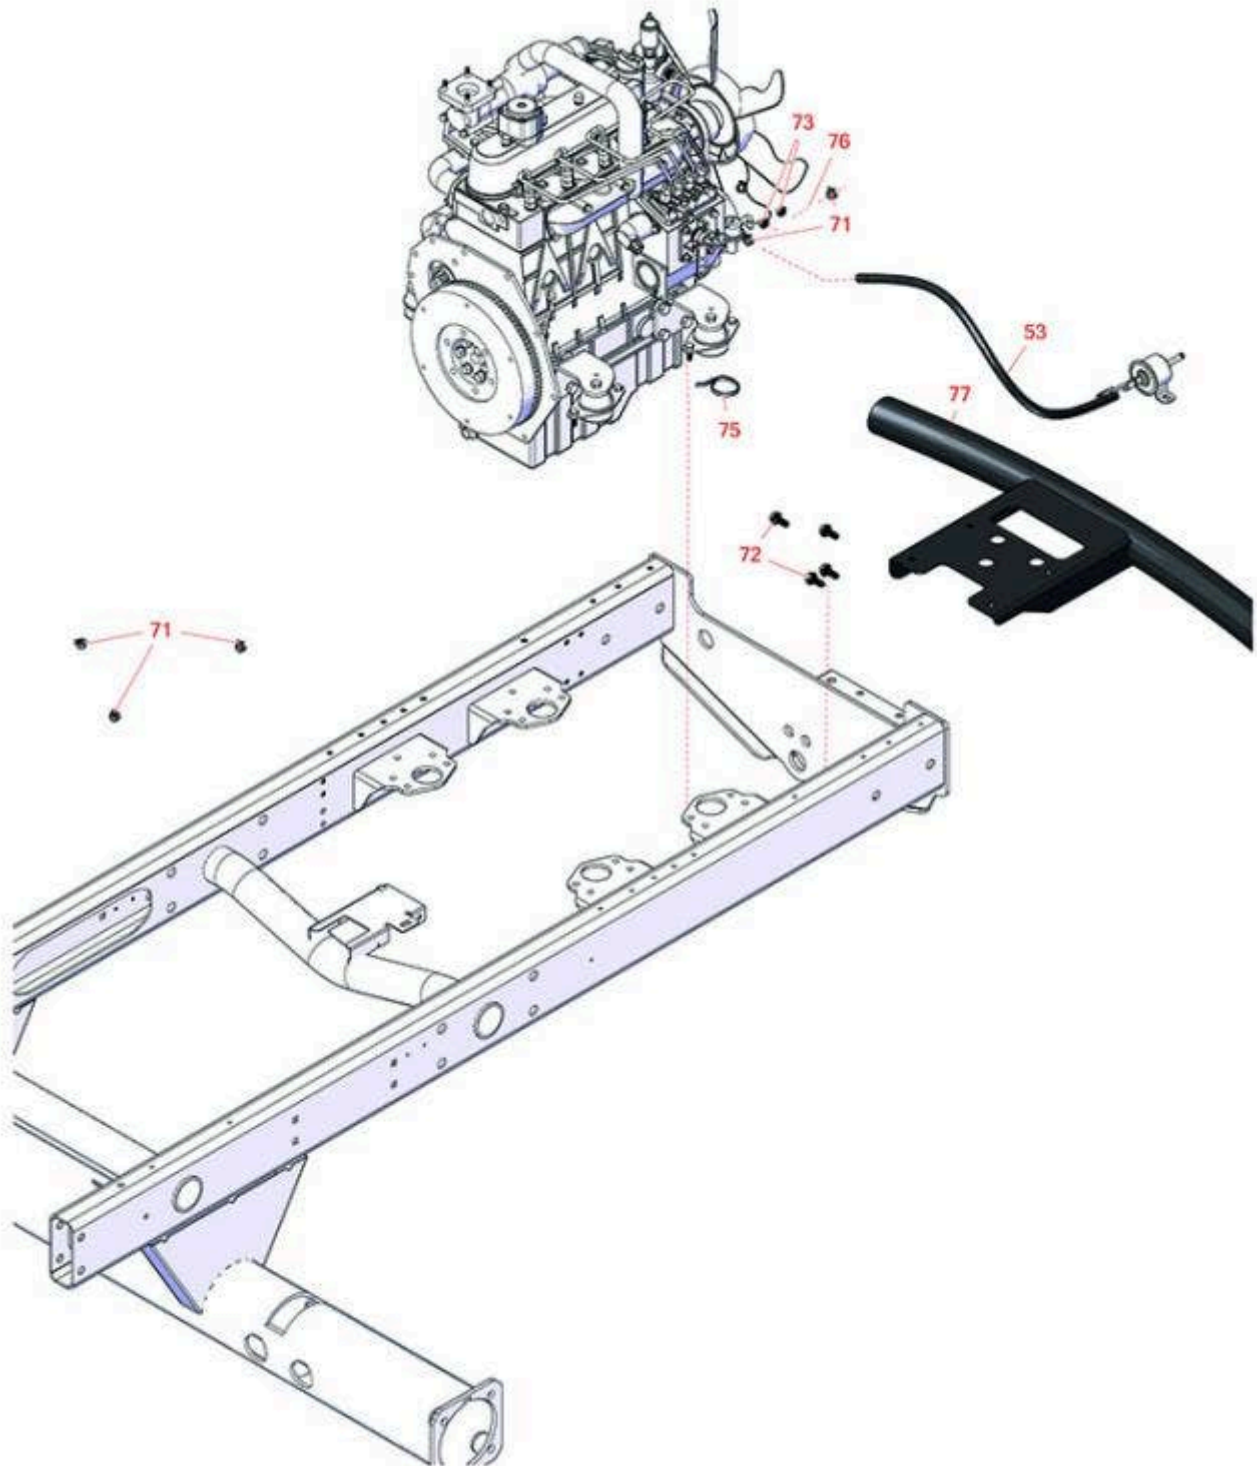

# Replaces Toro Reelmaster 5410-D Parts

*Traction Unit - with Yanmar Engine  
Fuel System, Battery & Bumper*

All original equipment manufacturers names and part numbers are used for identification purposes only, and we are in no way implying that our products are original equipment parts. Prices subject to change without notice.

# Replaces Toro Reelmaster 5410-D Parts

*Traction Unit - with Yanmar Engine  
Fuel System, Battery & Bumper*

Item No	R&R Part No.	OEM Part No.	Description	Qty Req	Order Quantity
<b>Hoses</b>					
53	<b>R109-0274</b>	109-0274	Hose- Fuel	1	
<b>Other Parts Available</b>					
71	<b>R92-2379</b>	92-2379	Clamp - Hose	6	
72	<b>R32144-14</b>	32104-32, 32104-49, 32144-14	Bolt - Hex Washer 5/16-18 x 5/8	4	
73	<b>R104-8300</b>	104-8300, 104-8300 , 119-4041	Locknut - 5/16-18 Flanged Y/Zinc	3	
75	<b>R3290-378</b>	30-1740, 3290-378, 52-6570, 60-4340	Cable Tie	1	
77	<b>R110-8951-03</b>	110-8951-03	Bumper Assy	2	