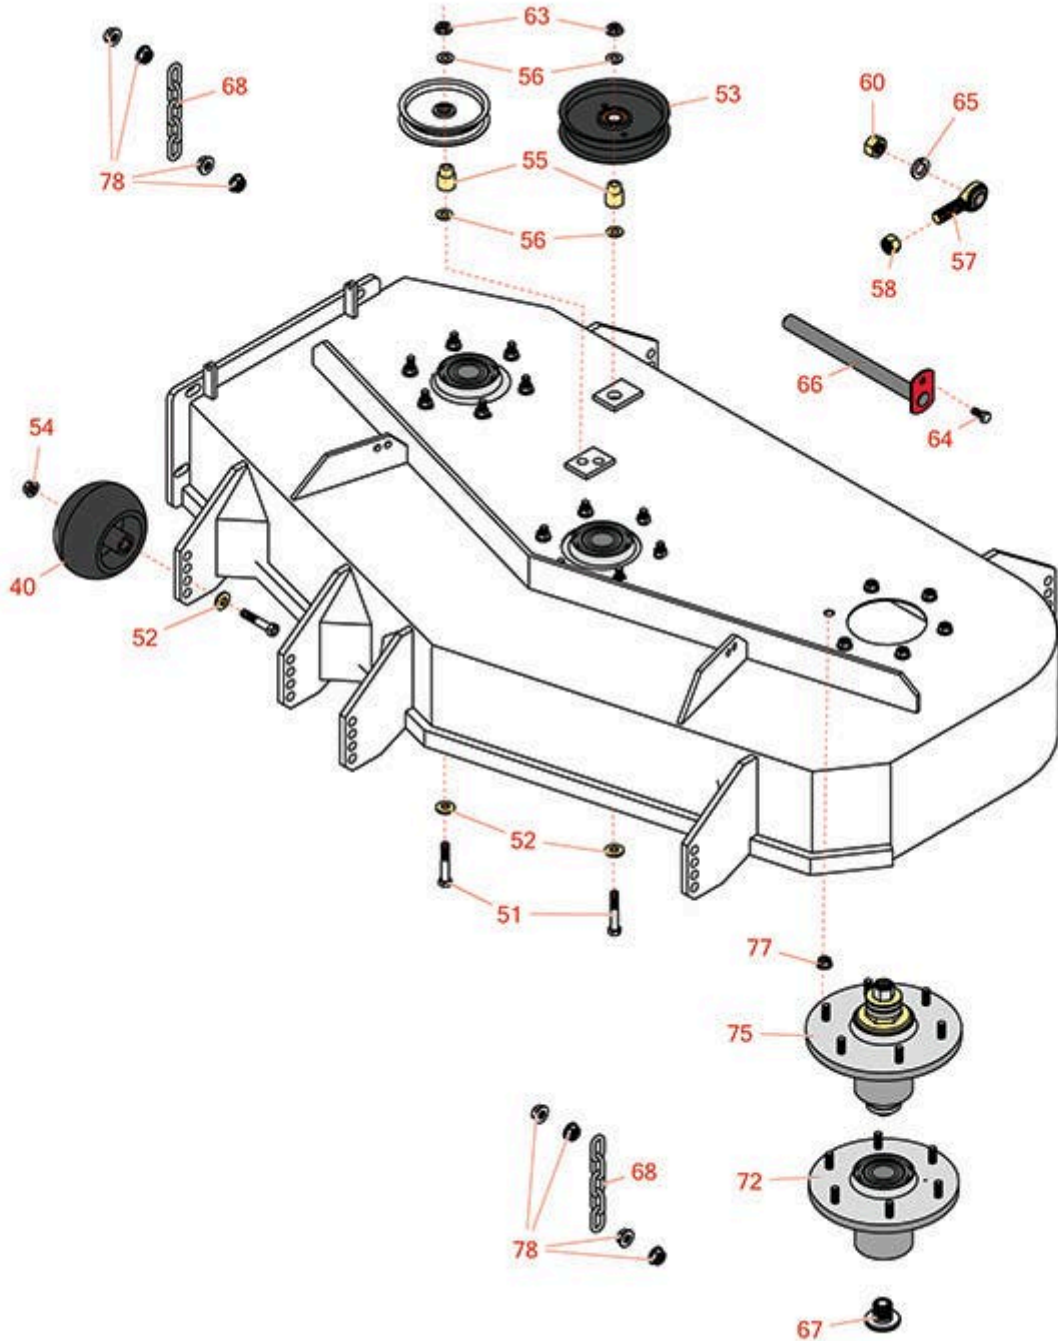

# Replaces Exmark Lazer Z HP-Series Parts

Zero-Turn Mower with 56 in Deck - Models LHP23KA565,  
LHP27KC565  
56in Deck

All original equipment manufacturers names and part numbers are used for identification purposes only, and we are in no way implying that our products are original equipment parts. Prices subject to change without notice.

# Replaces Exmark Lazer Z HP-Series Parts

Zero-Turn Mower with 56 in Deck - Models LHP23KA565,  
LHP27KC565  
56in Deck

Item No	R&R Part No.	OEM Part No.	Description	Qty Req	Order Quantity
40	<b>R103-8415</b>	103-8415	Roller - Anti Scalp	6	
51	<b>R323-11</b>	323-11	Bolt - 3/8-16 x 2 1/4 GR5	2	
52	<b>R98-5975</b>	98-5975	Washer - Belleville	5	
53	<b>R1-613098</b>	1-613098	Pulley- Idler	1	
54	<b>R104-8301</b>	104-8301, 109-6658	Locknut - 3/8-16 Nylon Flanged	3	
55	<b>R1-633456</b>	1-633456	Bushing - Idler	3	
56	<b>R453011</b>	3256-23, 3256-24, 3256-3, 3256-4, 80-7730	Washer - Flat 3/8 SAE Y/Zinc	12	
57	<b>R1-633029</b>	1-633029	Ball Joint - 5/8-18 RH Thread	2	
58	<b>R3219-6</b>	3219-6	Nut - 5/8-18 Gr 8 Hex	2	
60	<b>R3217-11</b>	3217-11	Nut - Hex 5/8-11	10	
63	<b>R32128-43</b>	32128-43, 3290-357, 3296-29	Nut - Flanged Whiz - 3/8-16	3	
64	<b>R322-3</b>	322-2, 322-3	Bolt - Hex HD 5/16-18 x 3/4	2	
65	<b>RF104</b>	3253-8	Washer - Lock 5/8	2	
66	<b>R1-632199-01</b>	1-632199-01	Pin - Strut	2	
67	<b>R103-3037</b>	103-3037	Splined Bushing	3	
68	<b>R1-633447</b>	1-633447	Chain - Deck Lift	4	
72	<b>R103-9539</b>	103-9539	Spindle Housing Assy with Bearings	3	

# Replaces Exmark Lazer Z HP-Series Parts

*Zero-Turn Mower with 56 in Deck - Models LHP23KA565,  
LHP27KC565  
56in Deck*

Item No	R&R Part No.	OEM Part No.	Description	Qty Req	Order Quantity
75	<b>R109-2102</b>	109-2102	Spindle Housing Assy with Bearings and Shaft	3	
77	<b>R3296-39</b>	32128-43, 3296-39	Locknut - 3/8-16 Nylon	18	
78	<b>R32128-37</b>	32128-37	Nut - 7-16-14 Hx Serr Fl	16	