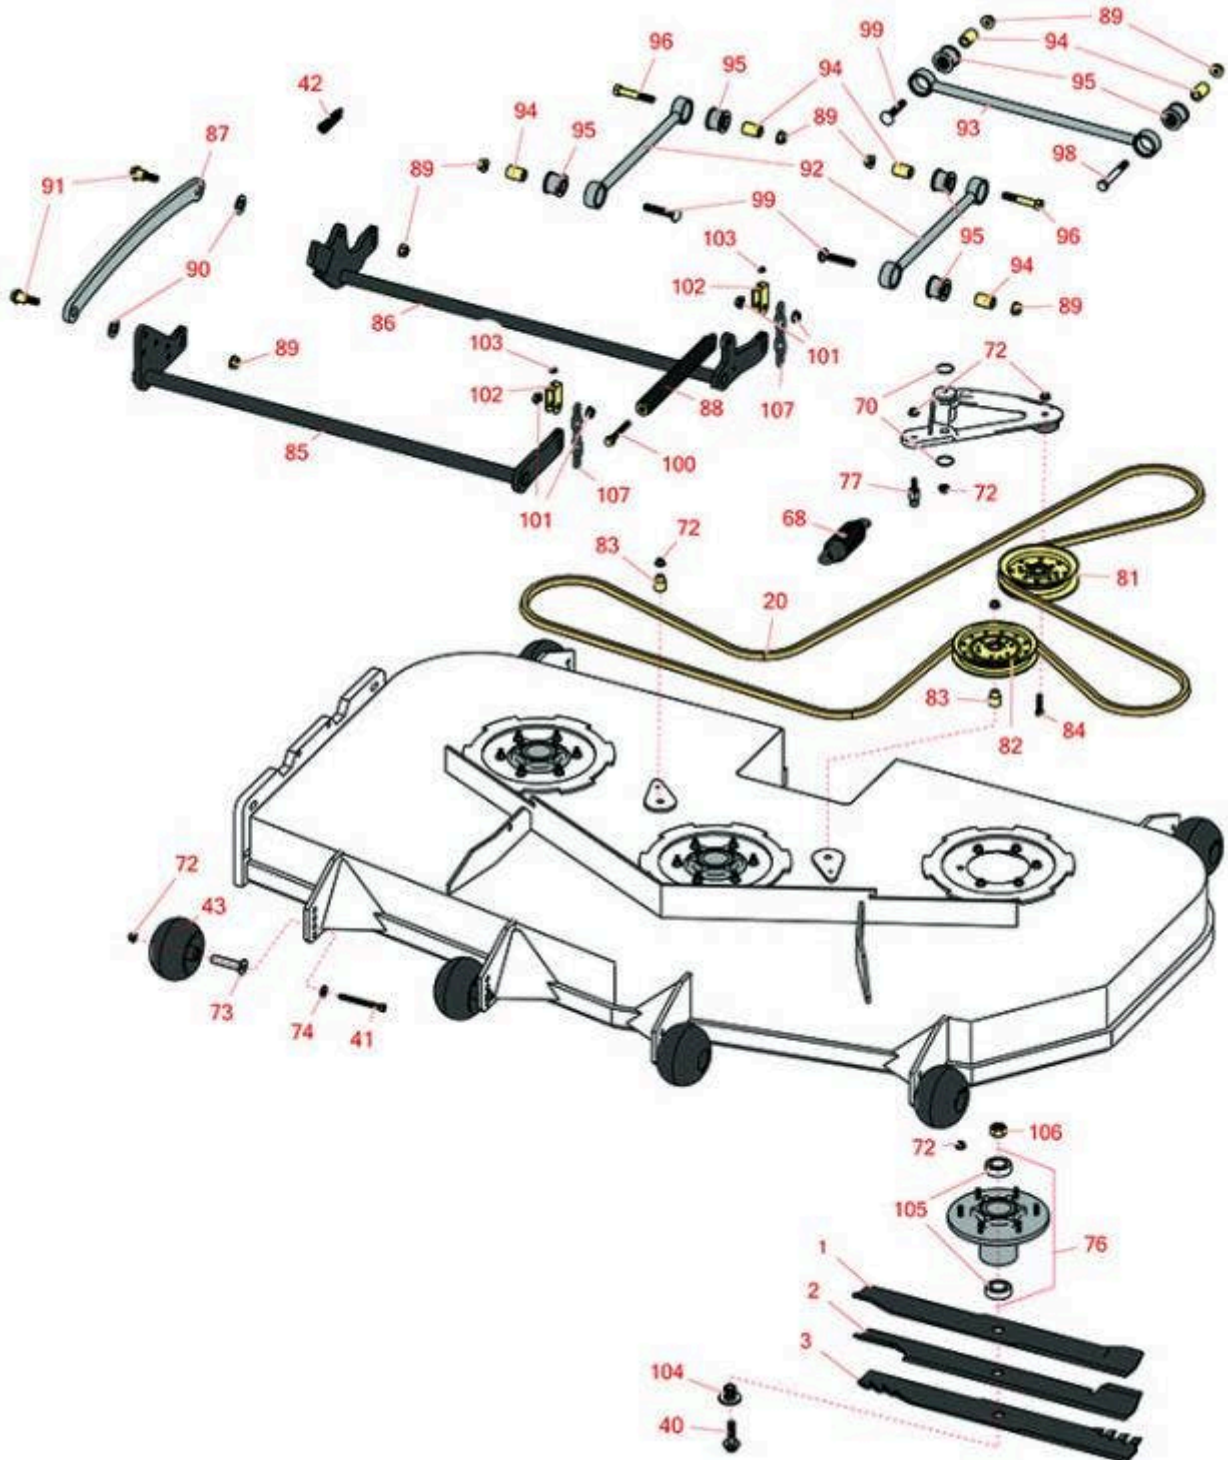

Replaces Exmark Lazer Z E-Series Parts

Zero-Turn Mower with 72in Deck - Model LZE751GKA724A1

& LZE751GKA724A3

72in Deck

All original equipment manufacturers names and part numbers are used for identification purposes only, and we are in no way implying that our products are original equipment parts. Prices subject to change without notice.

Replaces Exmark Lazer Z E-Series Parts

Zero-Turn Mower with 72in Deck - Model LZE751GKA724A1

& LZE751GKA724A3

72in Deck

Item No	R&R Part No.	OEM Part No.	Description	Qty Req	Order Quantity
Blades					
1	R103-6384	103-6384	Mower Blade - 24-1/2 in Solid	3	
2	R103-6404	103-6404	Mower Blade - 24-3/8 Notched	3	
3	RRB4110-2401	116-5171, 116-5171-S	Mower Blade - Mulcher 24.5 x 3in x 15/16 Mt Hole	3	
Belts					
20	R135-5777	135-5777	Belt - V	1	
Other parts					
40	R109-9220	109-9220	Bolt - Sems 1/2-20	3	
41	R116-9362	116-9362	Bolt - Hex HD 3/8-16 x 3 3/4 GR8 YZ	6	
42	R109-7124	109-7124	Spring - Extension	1	
43	R103-8415	103-8415	Roller - Anti Scalp	6	
68	R116-6317	116-0133, 116-6317	Spring - Extension	1	
70	R106-7159	106-7159	O-Ring	2	
72	R104-8301	104-8301, 109-6658	Locknut - 3/8-16 Nylon Flanged	31	
73	R116-8131	116-8131	Axle - Roller	6	
74	R98-5975	98-5975	Washer - Belleville	6	
76	R116-3344	116-3344	Spindle Housing Assy	3	
77	R126-0423	126-0423	Pin - Spring - Anchor	1	
81	R126-9196	126-9196	Idler Pulley - Flat	1	
82	R116-4667	126-7685	Idler -Pulley - Flat	1	