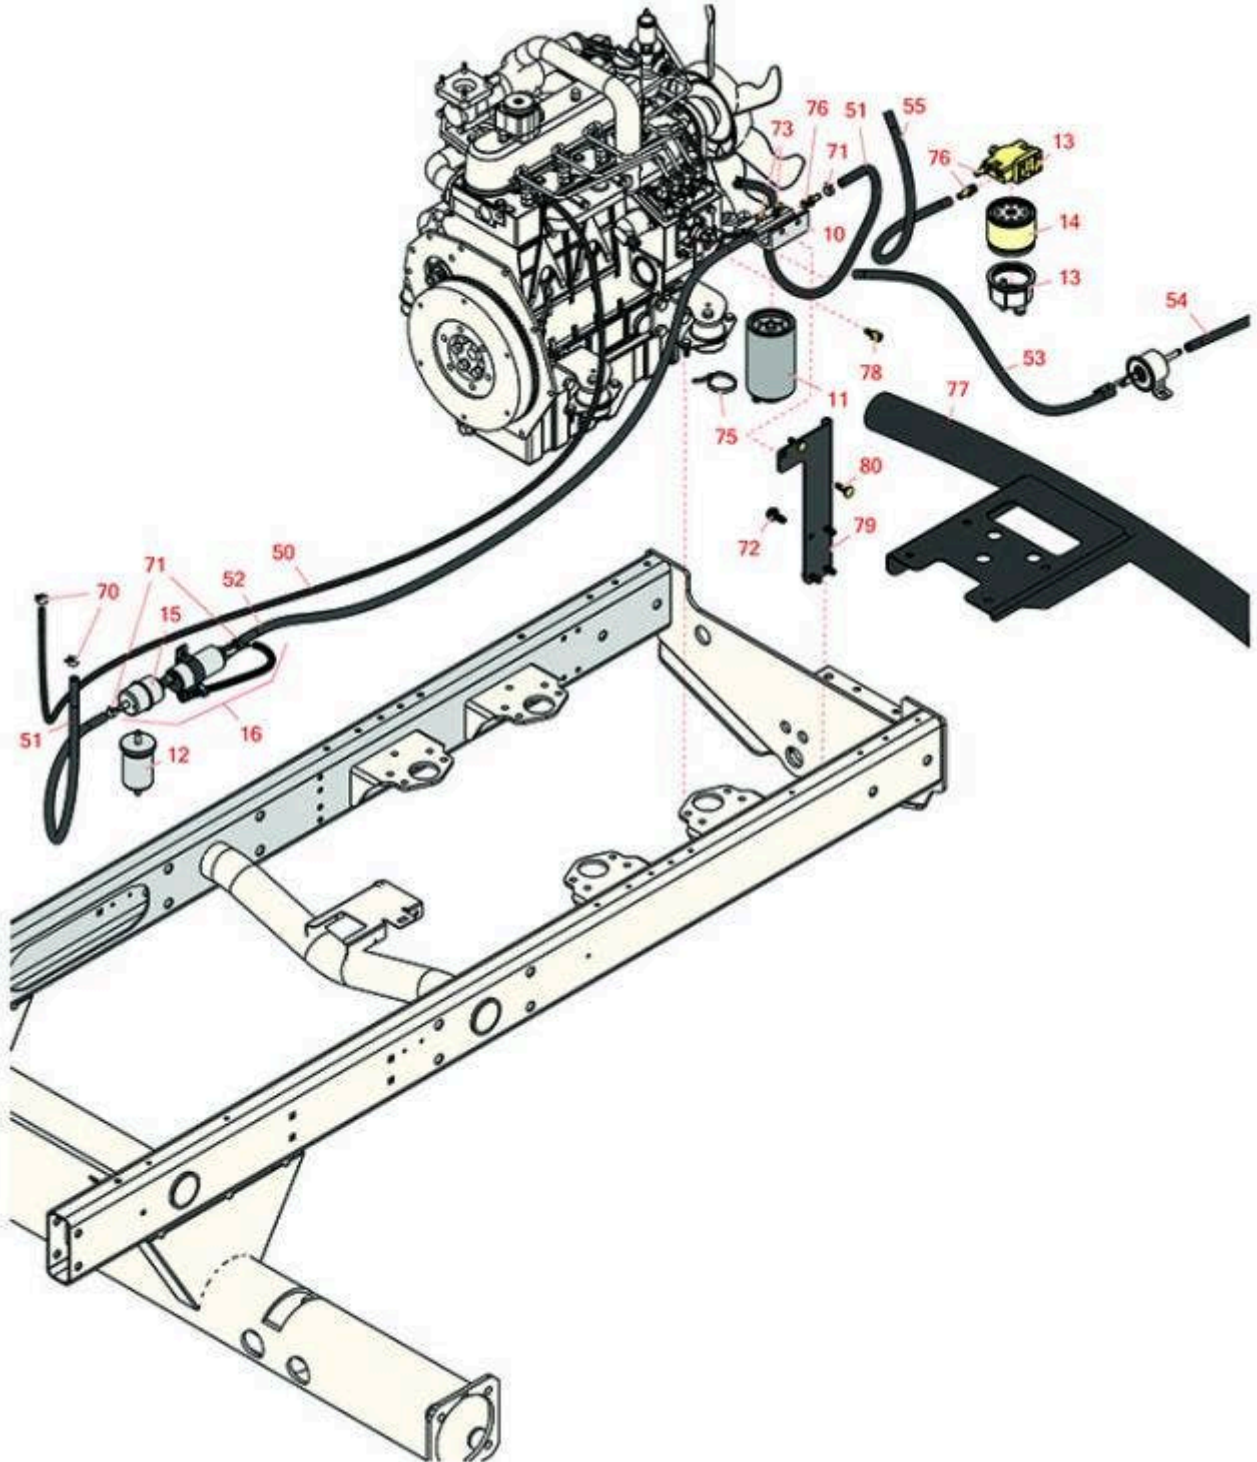

Replaces Toro Reelmaster 5410-D Parts

Traction Unit

Fuel System, Battery & Bumper

All original equipment manufacturers names and part numbers are used for identification purposes only, and we are in no way implying that our products are original equipment parts. Prices subject to change without notice.

Replaces Toro Reelmaster 5410-D Parts

Traction Unit

Fuel System, Battery & Bumper

Item No	R&R Part No.	OEM Part No.	Description	Qty Req	Order Quantity
Filters					
10	R110-9044	110-9044	Donaldson Water/Fuel Separator Assy	1	
11	R110-9049	110-9049	Donaldson Fuel Filter - Spin On	1	
12	RX1258143012	108-3828, 98-7612	Kubota Fuel Filter	1	
13	R98-9305	98-9305	Water/Fuel Separator Assy	1	
14	R98-9764	98-9764	Element - Water Fuel Separator	1	
15	RRF10534	112-7836, RR ONLY, RRONLY	SilverGuard Fuel Filter - Inline	1	
15	R112-7836	112-7836, RR ONLY	Baldwin Fuel Filter - in Line	1	
16	R110-8806	110-8806	Fuel Pump and Filter Assy	1	
Hoses					
50	R110-9011	100-6588, 110-5688, 110-9011, 43-4230	Hose-Fuel	1	
51	R110-3257	110-3257, 63-7630	Hose-Fuel	1	
52	R110-3259	110-3259	Hose-Fuel	1	
53	R109-0274	109-0274	Hose- Fuel	1	
54	R109-0309	109-0309	Hose-Fuel	1	
55	R110-4107	109-0278, 110-4107	Hose-Fuel	1	
Other Parts Available					
70	R2412-146	2412-146	Hose Clamp	6	

Replaces Toro Reelmaster 5410-D Parts

Traction Unit

Fuel System, Battery & Bumper

Item No	R&R Part No.	OEM Part No.	Description	Qty Req	Order Quantity
71	R92-2379	92-2379	Clamp - Hose	6	
72	R32144-14	32104-32, 32104-49, 32144-14	Bolt - Hex Washer 5/16-18 x 5/8	4	
73	R104-8300	104-8300, 104-8300 , 119-4041	Locknut - 5/16-18 Flanged Y/Zinc	3	
75	R3290-378	30-1740, 3290-378, 52-6570, 60-4340	Cable Tie	1	
76	R353-783	353-783	Fitting - Straight	4	
77	R110-8951-03	110-8951-03	Bumper Assy	2	
78	R98-9311	98-9311	Swivel-Throttle	1	
79	R110-8968-01	110-8968-01	Mount - Water Separator	1	
80	R3230-22	3230-22, R3230-22	Bolt - Carriage 5/16-18 x 1	2	