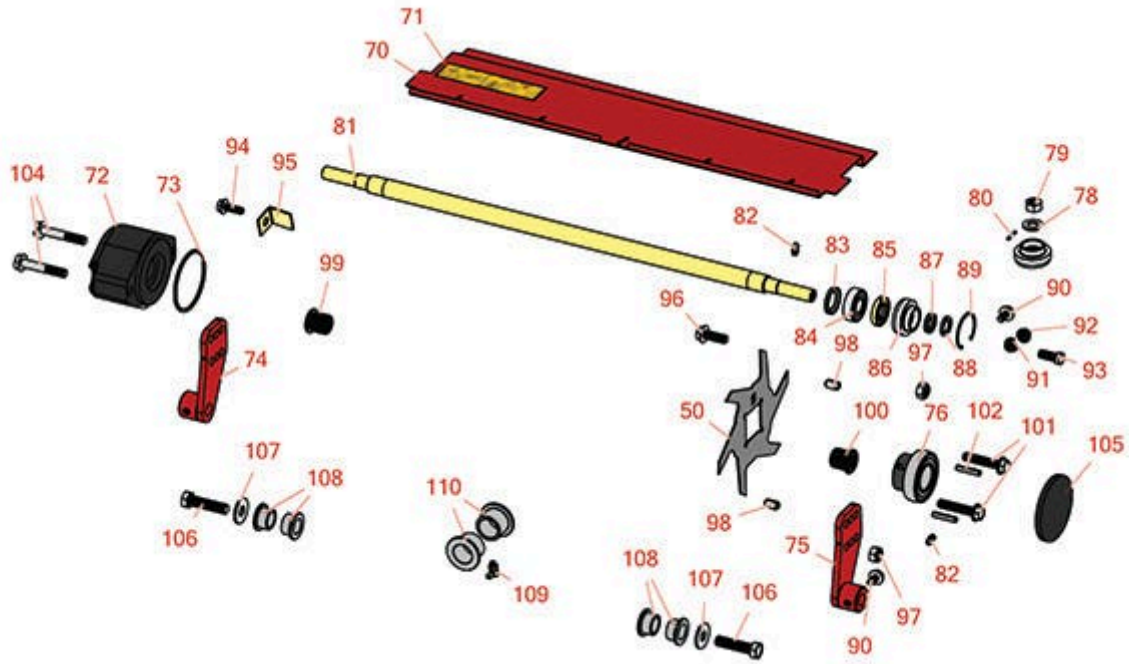

Replaces Toro Reelmaster 6700D Parts

Dethatcher Unit - Model 03871

Dethatcher Reel

All original equipment manufacturers names and part numbers are used for identification purposes only, and we are in no way implying that our products are original equipment parts. Prices subject to change without notice.

Replaces Toro Reelmaster 6700D Parts

Dethatcher Unit - Model 03871

Dethatcher Reel

Item No	R&R Part No.	OEM Part No.	Description	Qty Req	Order Quantity
Blades					
50	R93-3038-03	93-3038, 93-3038-03	Blade - Vertical Mower 1/16x7.25	16	
Other Parts Available					
70	R98-7978	93-9761, 94-8942, 98-7978	Front Grass Shield	1	
71	R93-6688	93-6688	Decal - Warning	1	
72	R105-4011-03	105-4011, 105-4011-03, 94-4347, 94-4347-01, 94-4347-03	Weight - End	1	
73	R93-9783	93-9783	O-Ring - Reel	2	
74	R94-4332	94-4332, 94-4332-01	Bracket - LH Front Roller	1	
75	R94-4333	94-4333, 94-4333-01	Bracket - RH Front Roller	1	
76	R94-2710	94-2710	Bearing - Ball 1-3/16 Cyl	2	
78	R33096-00	33096-00	Washer-Flat	2	
79	R94-4307	94-4307	Nut-Hex Lock	4	
80	R32121-50	32121-50	Pin - Roll Spiral Lock 1/8 1147	2	
81	R93-2887	93-2887	Shaft - Roller	1	

Replaces Toro Reelmaster 6700D Parts

Dethatcher Unit - Model 03871

Dethatcher Reel

Item No	R&R Part No.	OEM Part No.	Description	Qty Req	Order Quantity
82	R302-5	21-6010, 302-11, 302-37, 302-47, 302-5, 302-57, 302-58, 302-6, 31-0300, 32-9660, 60-0800, 62-3880, 92-4181	Fitting - Grease	6	
83	R93-3007	93-3007	Seal	2	
84	R343667	109966, 251-6, 38-7820	Bearing - Ball	2	
85	R93-1251	93-1251	Seal	2	
86	R93-1252	93-1252	Seal - Outer	2	
87	R253-70	253-70	Seal	2	
88	R93-2931	93-2931	Washer - Roller Seal	2	
89	R32120-62	32120-62	Ring - Retaining	2	
90	R33114-016	33114-016, 42-9230, 42-9270, 48-7680, 48-7690, 48-7700	Bolt - Hx HD 8mm x 1.25 x 15	4	
91	R445795	30-4020, 32128-25, 445795	Nut - 5/16-18 Flanged	4	