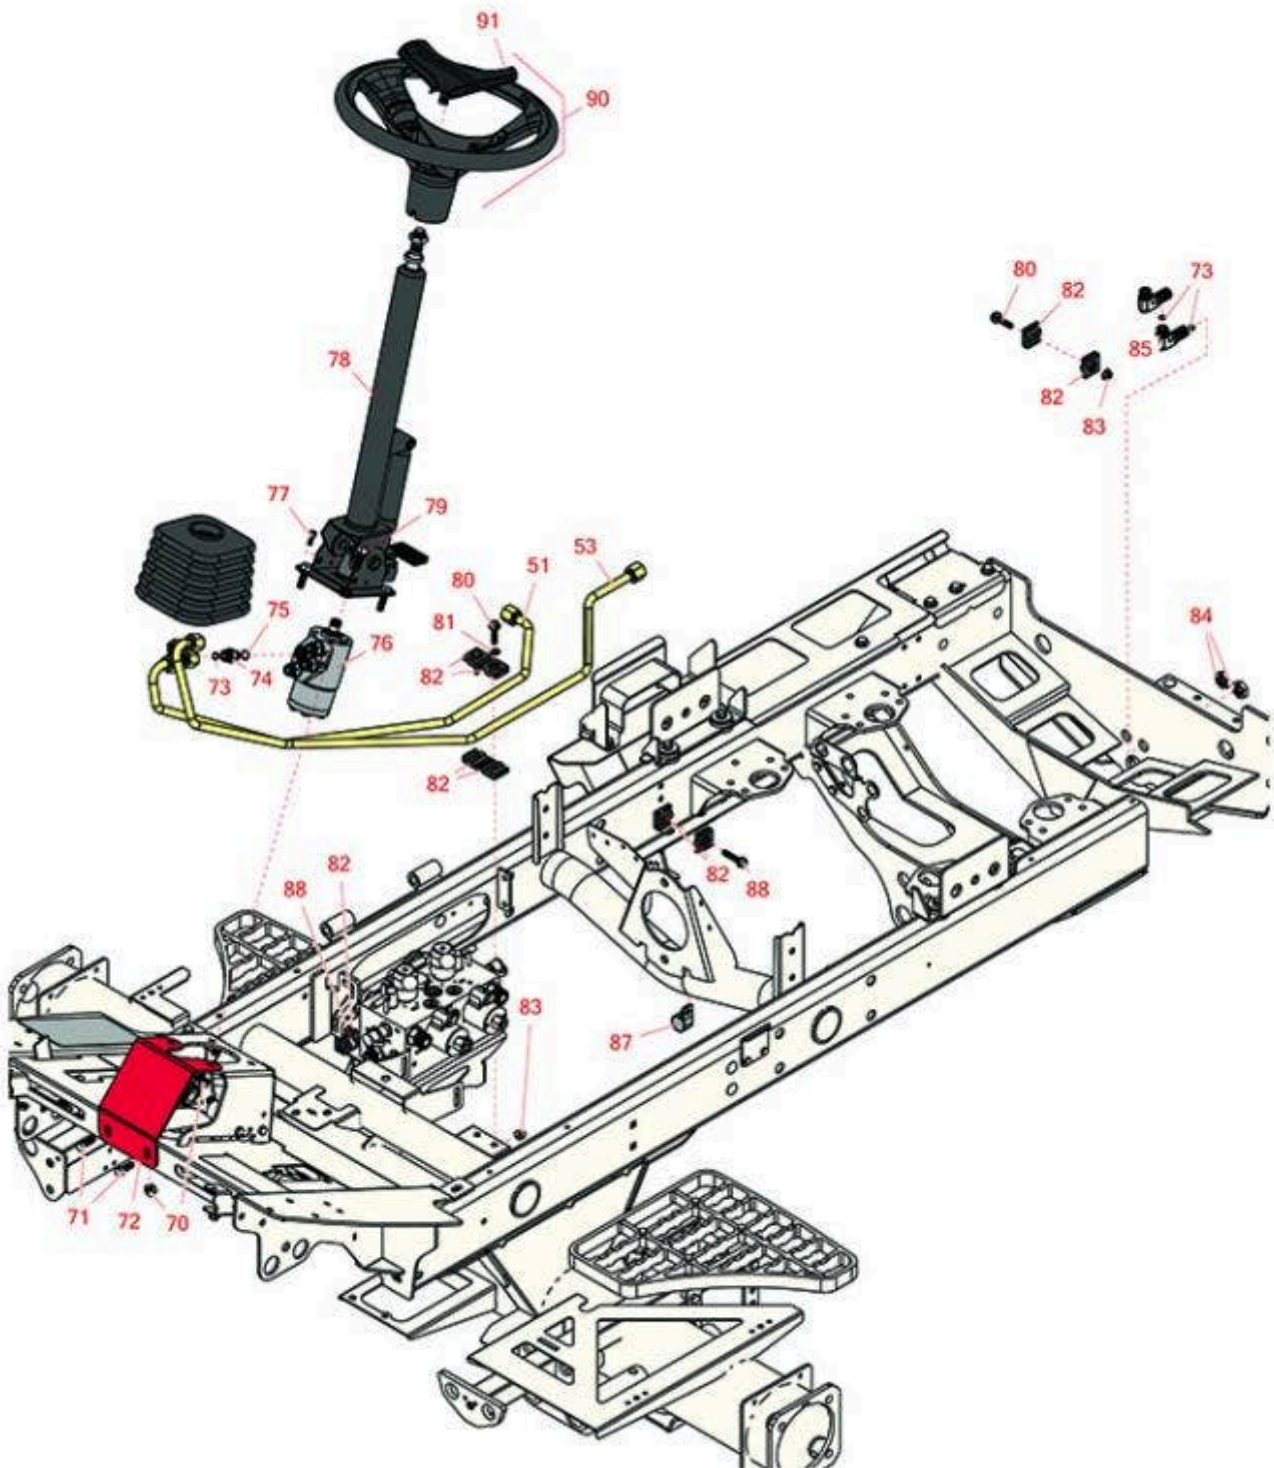

Replaces Toro Reelmaster 5410-D Parts

*Traction Unit - with Yanmar Engine
Steering Column*

All original equipment manufacturers names and part numbers are used for identification purposes only, and we are in no way implying that our products are original equipment parts. Prices subject to change without notice.

Replaces Toro Reelmaster 5410-D Parts

*Traction Unit - with Yanmar Engine
Steering Column*

Item No	R&R Part No.	OEM Part No.	Description	Qty Req	Order Quantity
Hoses					
51	R108-1710	108-1710	Tube Assy	1	
53	R108-1711	108-1711	Tube Assy	1	
Other Parts Available					
70	R104-8301	104-8301, 104-9301, 109-6658, 133-7570	Locknut - 3/8-16 Nylon Flanged	14	
71	R3234-11	3234-11	Bolt - Hex Washer HD	2	
72	R110-8876-01	110-8876-01	Brace - Column	1	
73	R237-22	107-8844, 237-22, 237-78	O-Ring	4	
74	R340-2	340-2, 60-1920	Hydraulic Fitting - Striaight	4	
75	R237-42	237-42, 31-4160	O-Ring	4	
76	R106-3621	106-3621	Valve - Steering	1	
77	R105-2409	105-2409	M6-1.0 x 16 Socket HD C/S Pln	4	
78	R106-3622	106-3622	Column Assy - Tilt	1	
79	R3274-1	3274-1	Bolt - 3/8-16 x 1 1/4 Soc HD Cap	4	
80	R322-7	01-150-0750, 01-150-0760, 01-178-0512, 20-28-AD, 20-28-AGD, 322-7, 3223-4	Bolt - Hex HD 5/16-18 x 1-1/2	2	

Replaces Toro Reelmaster 5410-D Parts

*Traction Unit - with Yanmar Engine
Steering Column*

Item No	R&R Part No.	OEM Part No.	Description	Qty Req	Order Quantity
81	R453009	01-166-0400, 24-10-BD, 24-9-AD, 32-9650, 3256-2, 3256-23, 3256-3, 3256-67, 3290-217, 3556-3, 4-2390, 7-0152	Washer - Flat 5/16 SAE	2	
82	R56-7973	56-7973	Clamp - Tube	6	
83	R104-8300	104-8300, 104-8300 , 119-4041	Locknut - 5/16-18 Flanged Y/Zinc	25	
84	R340-70	340-70	Nut - Lock	4	
85	R340-154	340-154, 93-9150	Union - Bulkhead	2	
87	R2412-4	2412-4, Oct-70, Oct-80	Clamp - 3/4 in	1	
88	R32144-57	32144-57	Bolt - Hex Washer 5/16-18 x 1-1/2	1	
90	R98-1471	93-5212, 94-3500, 98-1471	Steering Wheel Assy - 14 in Incl Cap	1	
91	R98-1468	98-1468	Cap - 14" Steering Wheel	1	