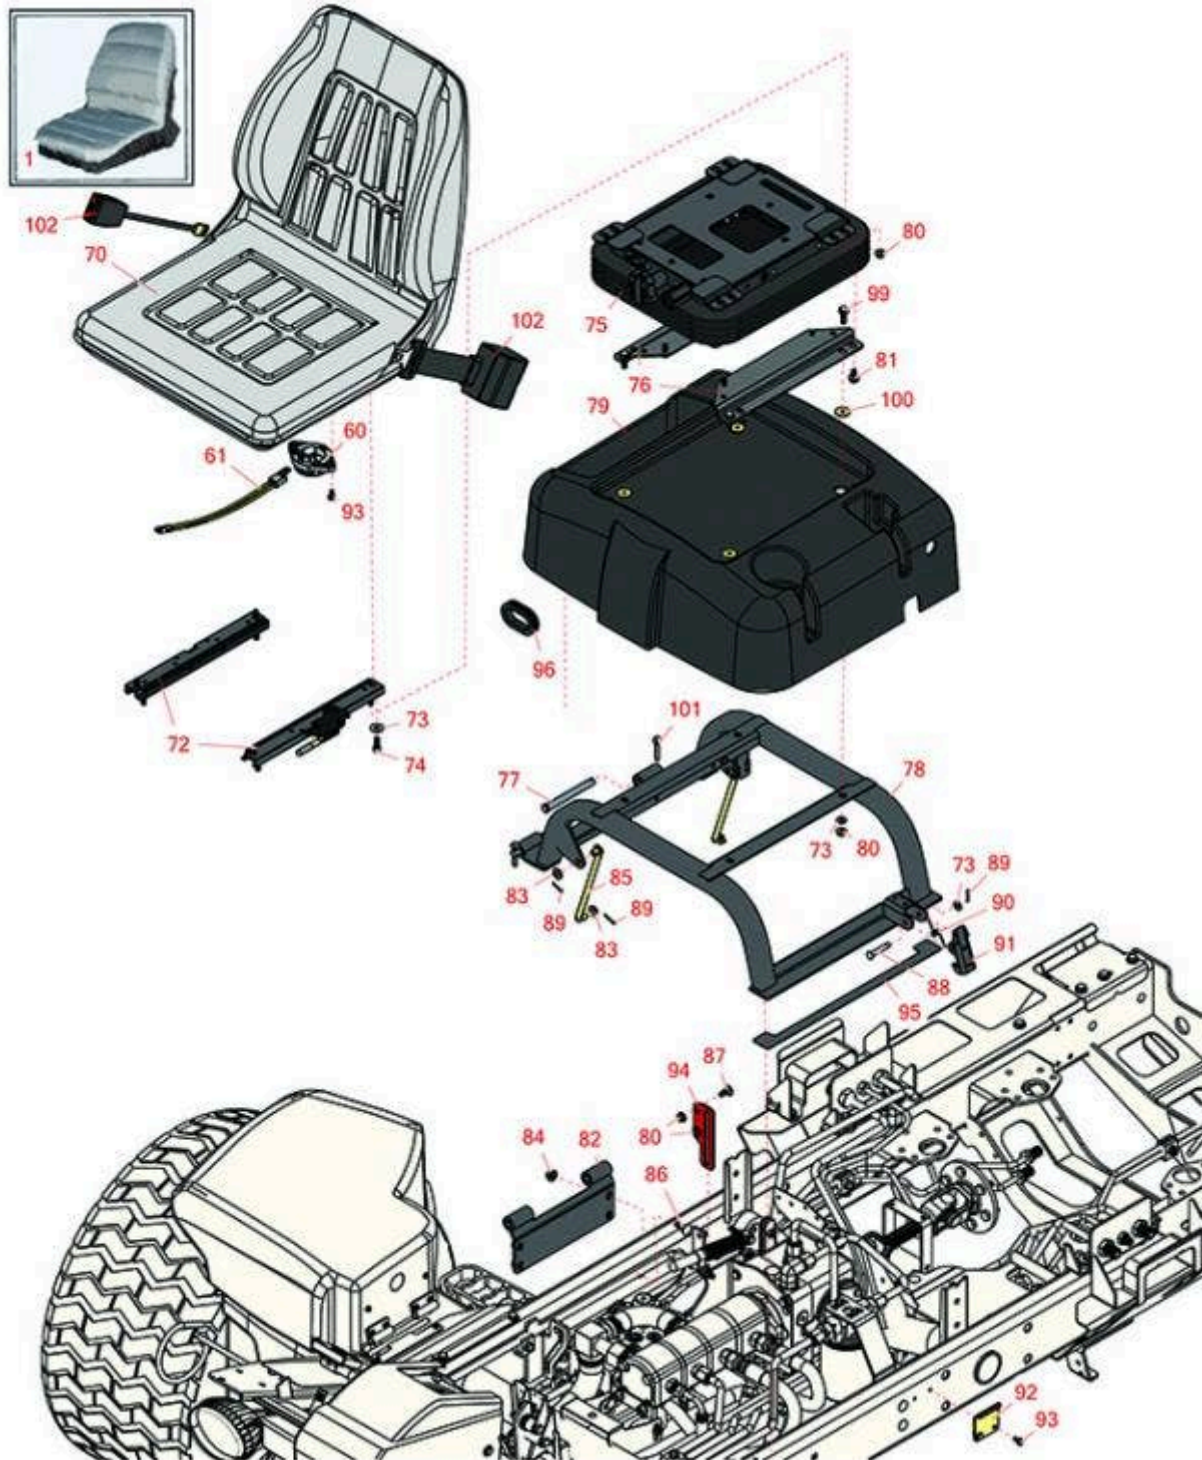

Replaces Toro Reelmaster 5410-D Parts

*Traction Unit - with Yanmar Engine
Seat*

All original equipment manufacturers names and part numbers are used for identification purposes only, and we are in no way implying that our products are original equipment parts. Prices subject to change without notice.

Replaces Toro Reelmaster 5410-D Parts

*Traction Unit - with Yanmar Engine
Seat*

Item No	R&R Part No.	OEM Part No.	Description	Qty Req	Order Quantity
---------	--------------	--------------	-------------	---------	----------------

Replaces Toro Reelmaster 5410-D Parts

*Traction Unit - with Yanmar Engine
Seat*

Item No	R&R Part No.	OEM Part No.	Description	Qty Req	Order Quantity
74	R434024	3274-12	Bolt - Soc HD Cap 5/16-18 x 3/4	4	
75	R110-8851	110-8851	Mechanical Suspension - Seat	1	
76	R108-6590-03	108-6590-03	Seat Bracket - Lower	2	
77	R283-83	283-83, 42194, 93-5343	Pin - Clevis	0	
78	R108-7577-03	108-7577-03	Seat Base Assy	1	
79	R108-1757	108-1757	Cover-Seat Base	1	
80	R104-8300	104-8300, 104-8300 , 119-4041	Locknut - 5/16-18 Flanged Y/Zinc	10	
81	R33114-016	33114-016, 42-9230, 42-9270, 48-7680, 48-7690, 48-7700	Bolt - Hx HD 8mm x 1.25 x 15	4	
82	R108-7582-03	108-7582-03	Pivot Plate Assy	1	