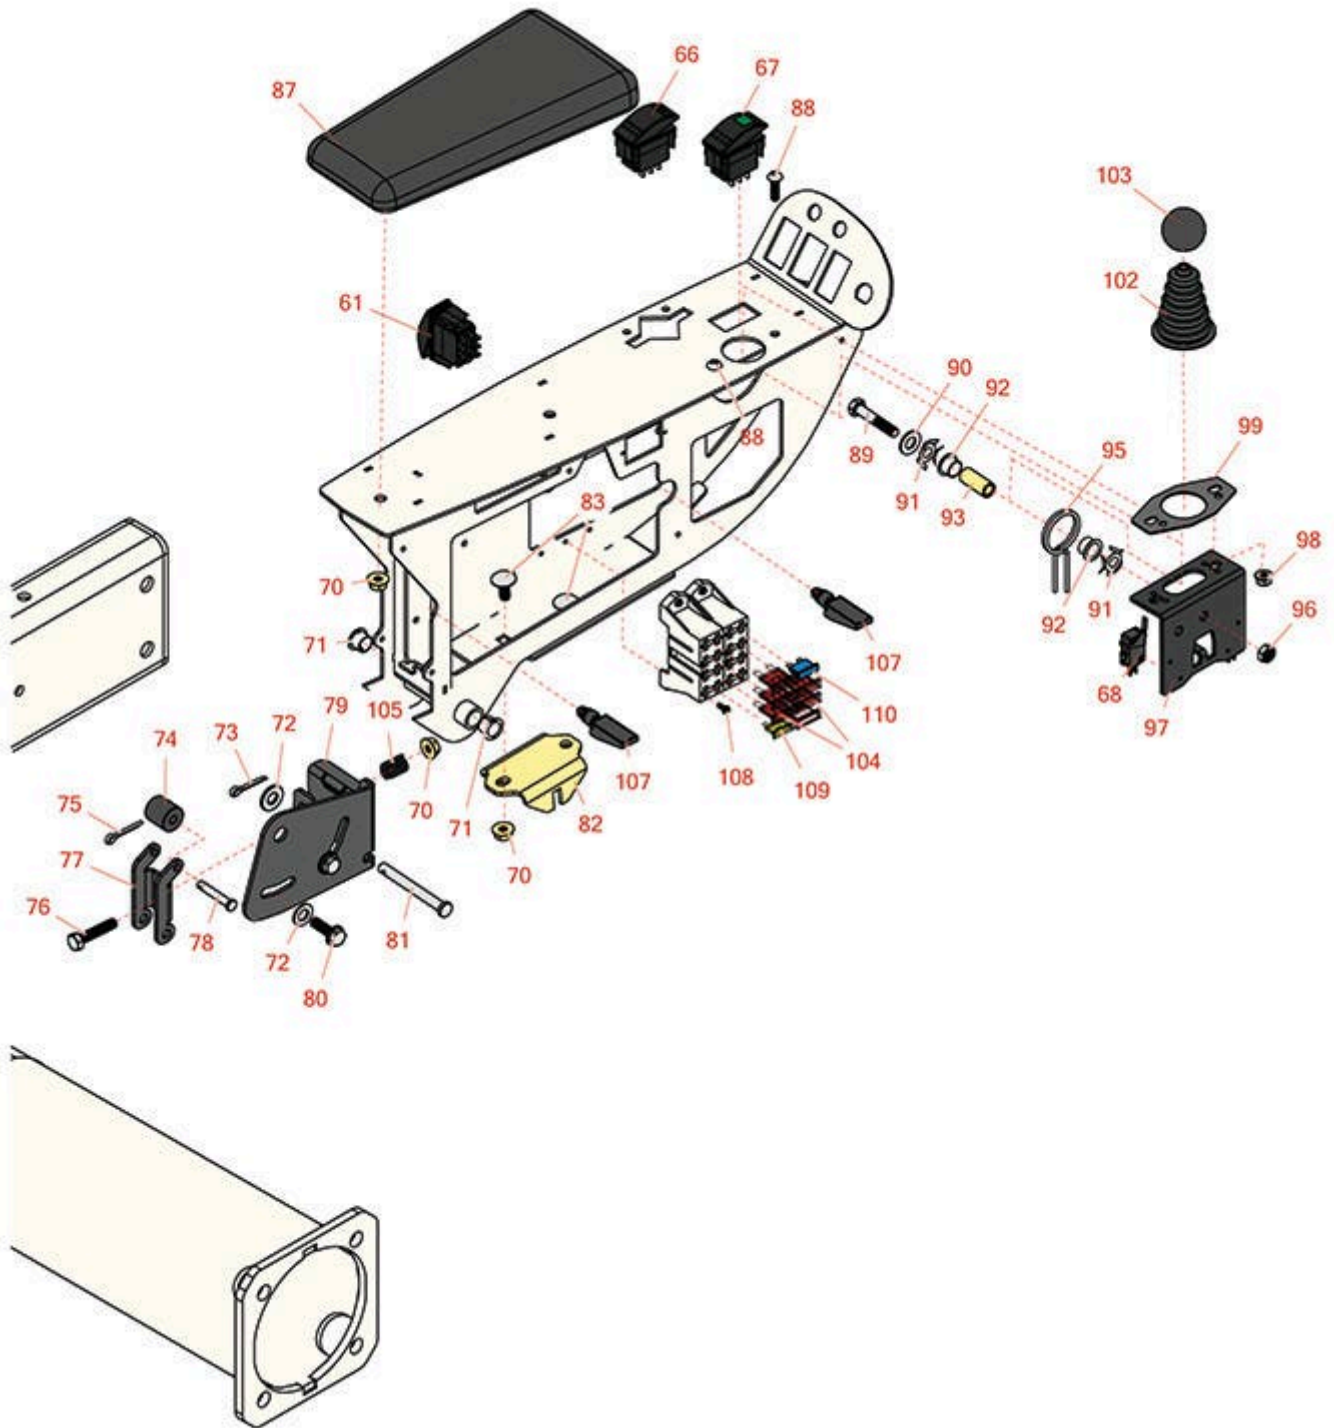

# Replaces Toro Reelmaster 5410-D Parts

*Traction Unit - with Yanmar Engine  
Joystick Bracket*

All original equipment manufacturers names and part numbers are used for identification purposes only, and we are in no way implying that our products are original equipment parts. Prices subject to change without notice.

# Replaces Toro Reelmaster 5410-D Parts

*Traction Unit - with Yanmar Engine  
Joystick Bracket*

Item No	R&R Part No.	OEM Part No.	Description	Qty Req	Order Quantity
<b>Gauges and Controls</b>					
61	<b>R95-8999</b>	95-8999	Switch - Headlight	1	
66	<b>R100-1535</b>	100-1535, 100-8492	Switch	1	
67	<b>R105-4232</b>	105-4232	Switch - Enable-Disable	1	
68	<b>R108-6496</b>	108-6496	Micro Switch w/Boot	2	
<b>Other Parts Available</b>					
70	<b>R104-8300</b>	104-8300, 104-8300, 119-4041	Locknut - 5/16-18 Flanged Y/Zinc	5	
71	<b>R256-257</b>	256-257, 256-295	Nyliner Bushing	2	
72	<b>R453009</b>	01-166-0400, 24-10-BD, 24-9-AD, 32-9650, 3256-2, 3256-23, 3256-3, 3256-67, 3290-217, 3556-3, 4-2390, 7-0152	Washer - Flat 5/16 SAE	2	
73	<b>R3272-10</b>	01-151-0120, 105-7512, 3272-10, N/A	Pin - Cotter 1/8 x 3/4	1	
74	<b>R110-8856</b>	110-8856	Spacer	1	
75	<b>R3272-1</b>	3272-1, 3272-51, 352-111, 352-142, 58-1480	Pin-Cotter	1	