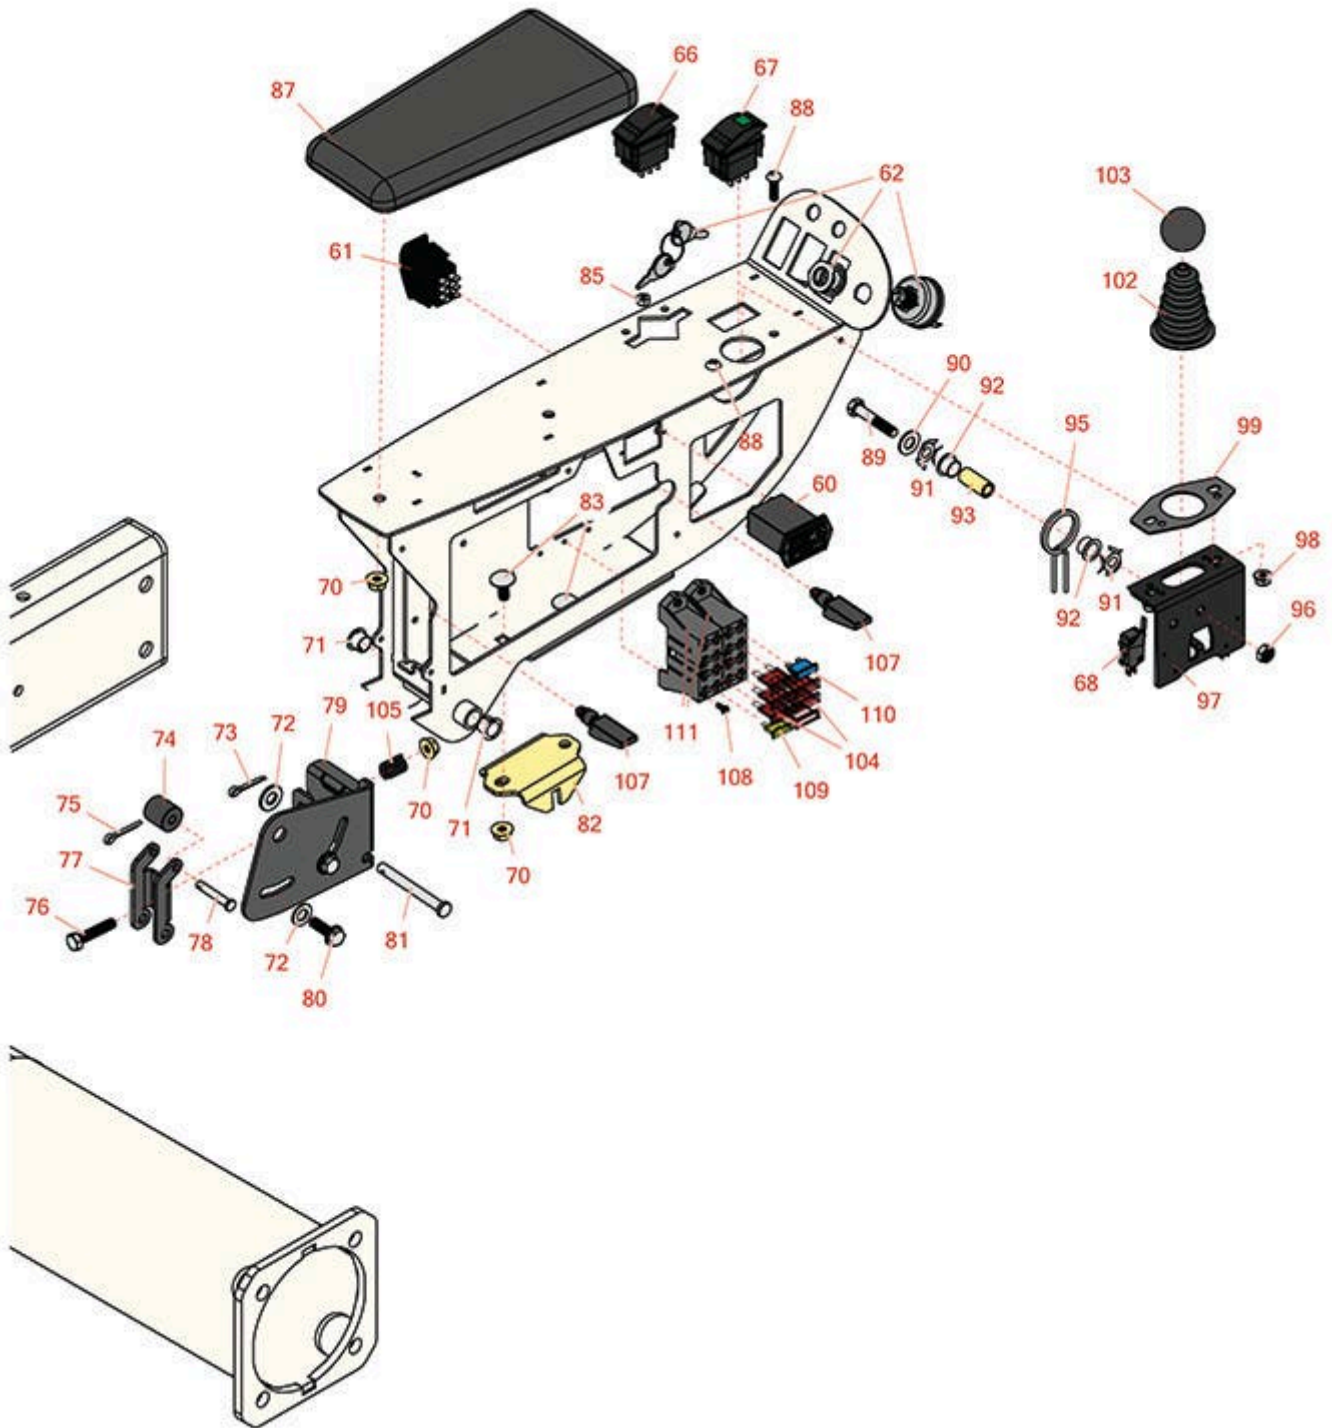

Replaces Toro Reelmaster 5410-D Parts

*Traction Unit - with Yanmar Engine
Console & Control Arm*

All original equipment manufacturers names and part numbers are used for identification purposes only, and we are in no way implying that our products are original equipment parts. Prices subject to change without notice.

Replaces Toro Reelmaster 5410-D Parts

*Traction Unit - with Yanmar Engine
Console & Control Arm*

Item No	R&R Part No.	OEM Part No.	Description	Qty Req	Order Quantity
Gauges and Controls					
60	R75-6820	75-6820	Meter - Hour - Quartz	1	
61	R95-8999	95-8999	Switch - Headlight	1	
62	R151386	106-5269	Ignition Switch Assy	1	
66	R100-1535	100-1535, 100-8492	Switch	1	
67	R105-4232	105-4232	Switch - Enable-Disable	1	
68	R108-6496	108-6496	Micro Switch w/Boot	2	
Other Parts Available					
70	R104-8300	104-8300, 104-8300 , 119-4041	Locknut - 5/16-18 Flanged Y/Zinc	5	
71	R256-257	256-257, 256-295	Nyliner Bushing	2	
72	R453009	01-166-0400, 24-10-BD, 24-9-AD, 32-9650, 3256-2, 3256-23, 3256-3, 3256-67, 3290-217, 3556-3, 4-2390, 7-0152	Washer - Flat 5/16 SAE	2	
73	R3272-10	01-151-0120, 105-7512, 3272-10, N/A	Pin - Cotter 1/8 x 3/4	1	
74	R110-8856	110-8856	Spacer	1	