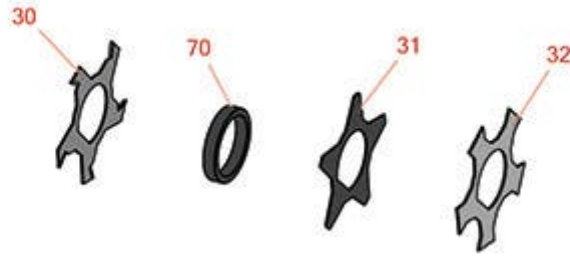

Replaces Toro Greensmaster Flex 1800

Parts

DPA Cutting Unit - Model 04253 & 04254

Groomer Reels - Model 04263

All original equipment manufacturers names and part numbers are used for identification purposes only, and we are in no way implying that our products are original equipment parts. Prices subject to change without notice.

Replaces Toro Greensmaster Flex 1800 Parts

*DPA Cutting Unit - Model 04253 & 04254
Groomer Reels - Model 04263*

Item No	R&R Part No.	OEM Part No.	Description	Qty Req	Order Quantity
---------	--------------	--------------	-------------	---------	----------------

Blades

30	R110-2343	110-2343	Groomer Blade - Carbide Tipped - Helix 1.5mm	35	
30	R110-2333	110-2333	Groomer Blade - Helix .028 Thick	35	
30	R132-4626	132-4626	Groomer Blade - Helix .035 Thick	35	

Other Parts Available

70	R70-1350	70-1350	Spacer - 1/4 Fits Groomer Shaft	68	
----	-----------------	---------	---------------------------------	----	--

All original equipment manufacturers names and part numbers are used for identification purposes only, and we are in no way implying that our products are original equipment parts. Prices subject to change without notice.