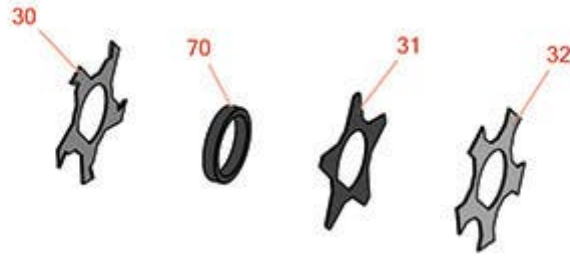

# Replaces Toro Greensmaster eFlex 1800

## Parts

*DPA Cutting Unit - Model 04253 & 04254*

*Groomer Reels - Model 04263*

All original equipment manufacturers names and part numbers are used for identification purposes only, and we are in no way implying that our products are original equipment parts. Prices subject to change without notice.

# Replaces Toro Greensmaster eFlex 1800 Parts

*DPA Cutting Unit - Model 04253 & 04254  
Groomer Reels - Model 04263*

Item No	R&R Part No.	OEM Part No.	Description	Qty Req	Order Quantity
---------	--------------	--------------	-------------	---------	----------------