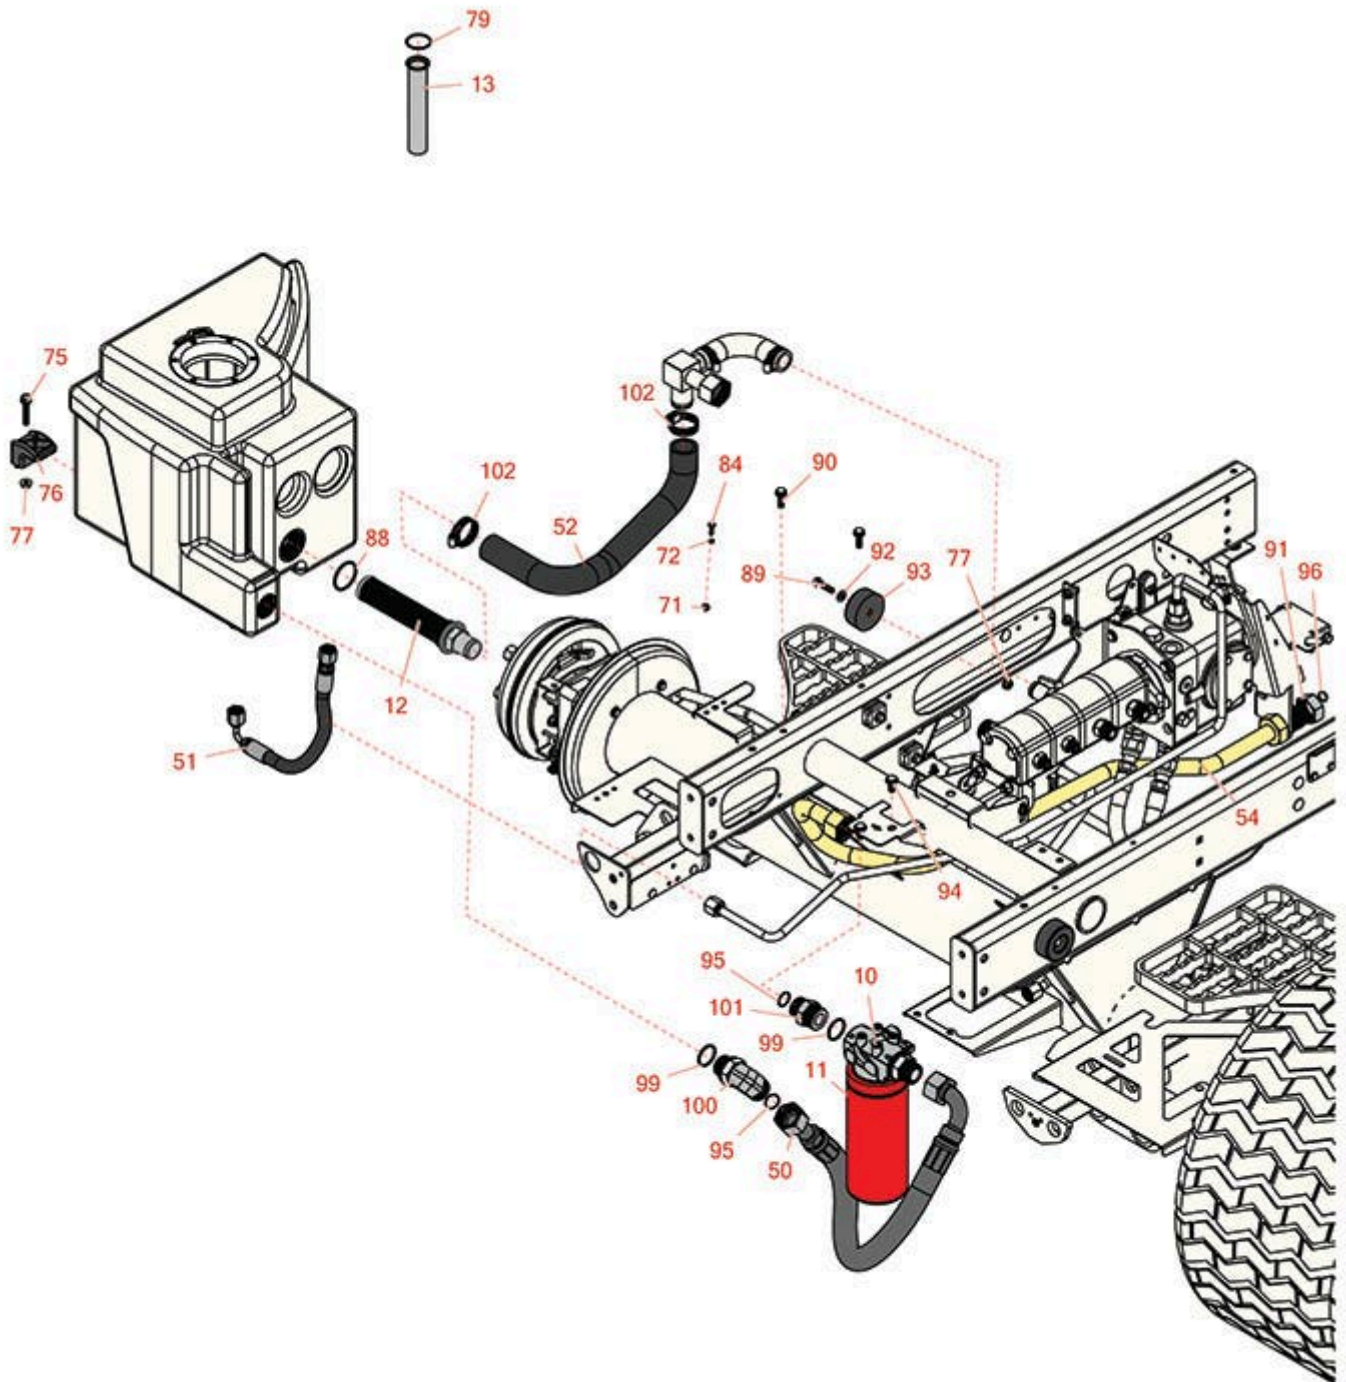

Replaces Toro Reelmaster 5410-D Parts

Traction Unit - with Yanmar Engine
Hydraulic Tank

All original equipment manufacturers names and part numbers are used for identification purposes only, and we are in no way implying that our products are original equipment parts. Prices subject to change without notice.

Replaces Toro Reelmaster 5410-D Parts

*Traction Unit - with Yanmar Engine
Hydraulic Tank*

Item No	R&R Part No.	OEM Part No.	Description	Qty Req	Order Quantity
84	R32105-13	32105-13	Screw - Hx Was HD 10-32 x 3/4	8	
88	R340-136	340-136	O-Ring	1	
89	R400190	01-150-0720, 01-178-0510, 30-8680, 322-6, 513343	Bolt - Hex HD 5/16-18 x 1-1/4 GR5	1	
90	R3234-29	3234-17, 3234-29	Bolt - 5/16-18x1 Serr Hex	2	
91	R340-128	340-128	Nut-Bulkhead	1	
92	R453009	01-166-0400, 24-10-BD, 24-9-AD, 32-9650, 3256-2, 3256-23, 3256-3, 3256-67, 3290-217, 3556-3, 4-2390, 7-0152	Washer - Flat 5/16 SAE	1	
93	R108-1605	108-1605	Bumper-Recess	1	
94	R3234-1	321-11, 3234-1	Bolt - Flanged Serrated Hex HD 3/8-16 x 3/4	4	
95	R340-65	340-65	O-Ring	4	
96	R237-30	23-6320, 237-30	O-Ring - Seal	2	
99	R237-146	237-146, 340-146	O-Ring	2	
100	R340-129	340-129	Hydraulic Fitting - 90 Deg	1	
101	R104-3797	104-3797	Hydraulic Fitting - Striaight	2	