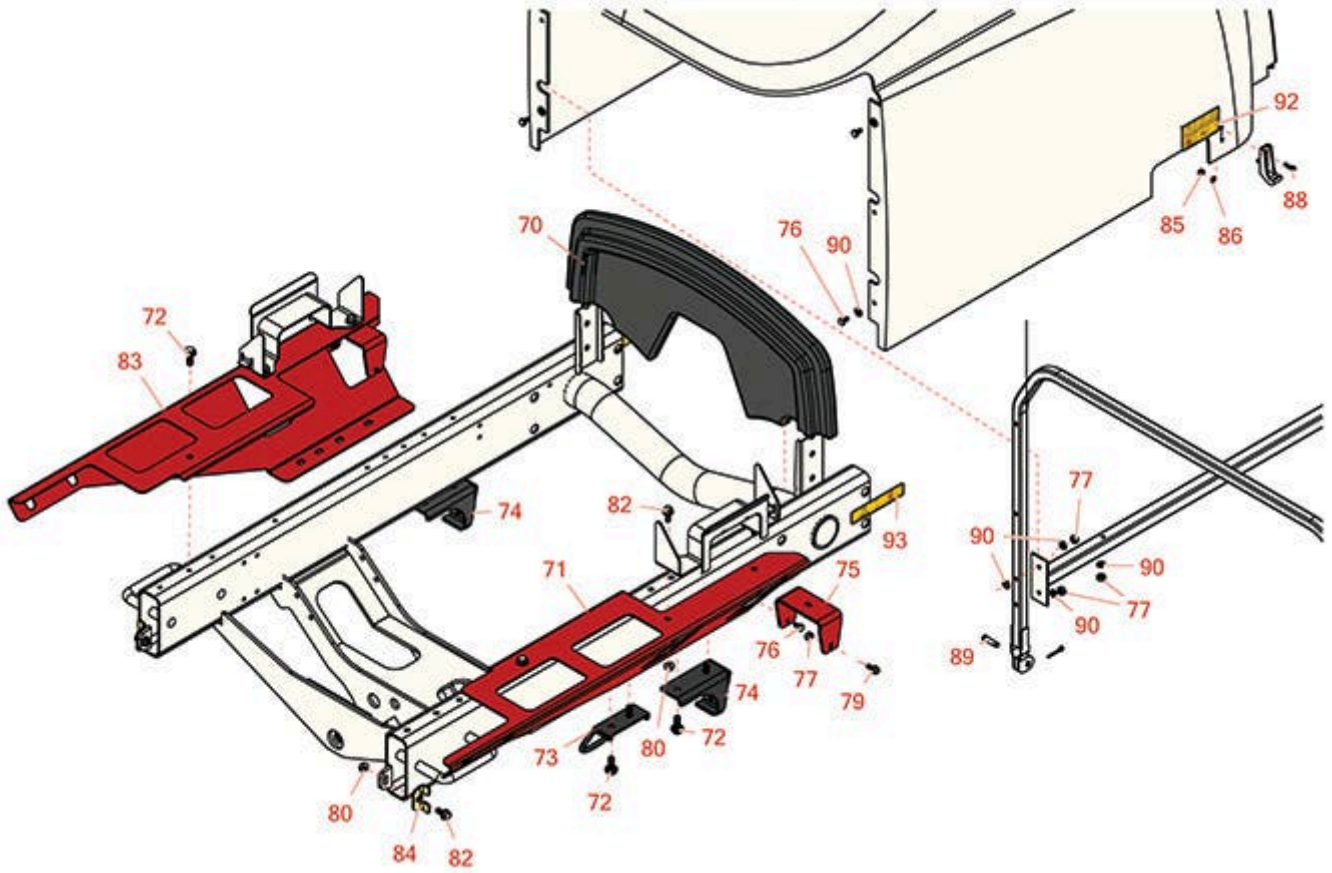

# Replaces Toro Reelmaster 5410-D Parts

Traction Unit - with Yanmar Engine  
Hood & Body

All original equipment manufacturers names and part numbers are used for identification purposes only, and we are in no way implying that our products are original equipment parts. Prices subject to change without notice.

# Replaces Toro Reelmaster 5410-D Parts

*Traction Unit - with Yanmar Engine  
Hood & Body*

Item No	R&R Part No.	OEM Part No.	Description	Qty Req	Order Quantity
<b>Other Parts Available</b>					
70	<b>R108-7587</b>	108-7587	Saddle-Hood	1	
71	<b>R110-5254-01</b>	110-5254-01	Adapter-Hood, RH	1	
72	<b>R32144-14</b>	32104-32, 32104-49, 32144-14	Bolt - Hex Washer 5/16-18 x 5/8	8	
73	<b>R110-8999</b>	110-8999	Muffler Guard	1	
74	<b>R110-0979-03</b>	110-0979-03	Bracket-Deflector	2	
75	<b>R110-5256-01</b>	110-5256-01	Bracket - Latch - Hood	2	
76	<b>R12-3270</b>	12-3270, 30-0700, 32104-17, 9266714, Aug-80	Bolt - Hex Washer 1/4-20 x 1/2	6	
77	<b>R301504</b>	2296-42, 301504, 32127-24, 32128-33, 32146-17, 3296-16, 3296-42, 3296-42 , 915661P	Locknut - ESNA 1/4-20	8	
77	<b>R104-7201</b>	104-7201	Locknut - 1/4-20 ESNA Flanged	8	
79	<b>R3234-33</b>	3234-33	Bolt - 1/4-20 x 3/4 Serr Hex Flanged	2	
80	<b>R104-8300</b>	104-8300, 104-8300 , 119-4041	Locknut - 5/16-18 Flanged Y/Zinc	6	
82	<b>R3234-5</b>	3234-5, 62-3310	Bolt - 5/16-18x3/4 Hx Ser Was HD	6	
83	<b>R110-5253-01</b>	110-5253-01	Adapter-Hood, LH	1	