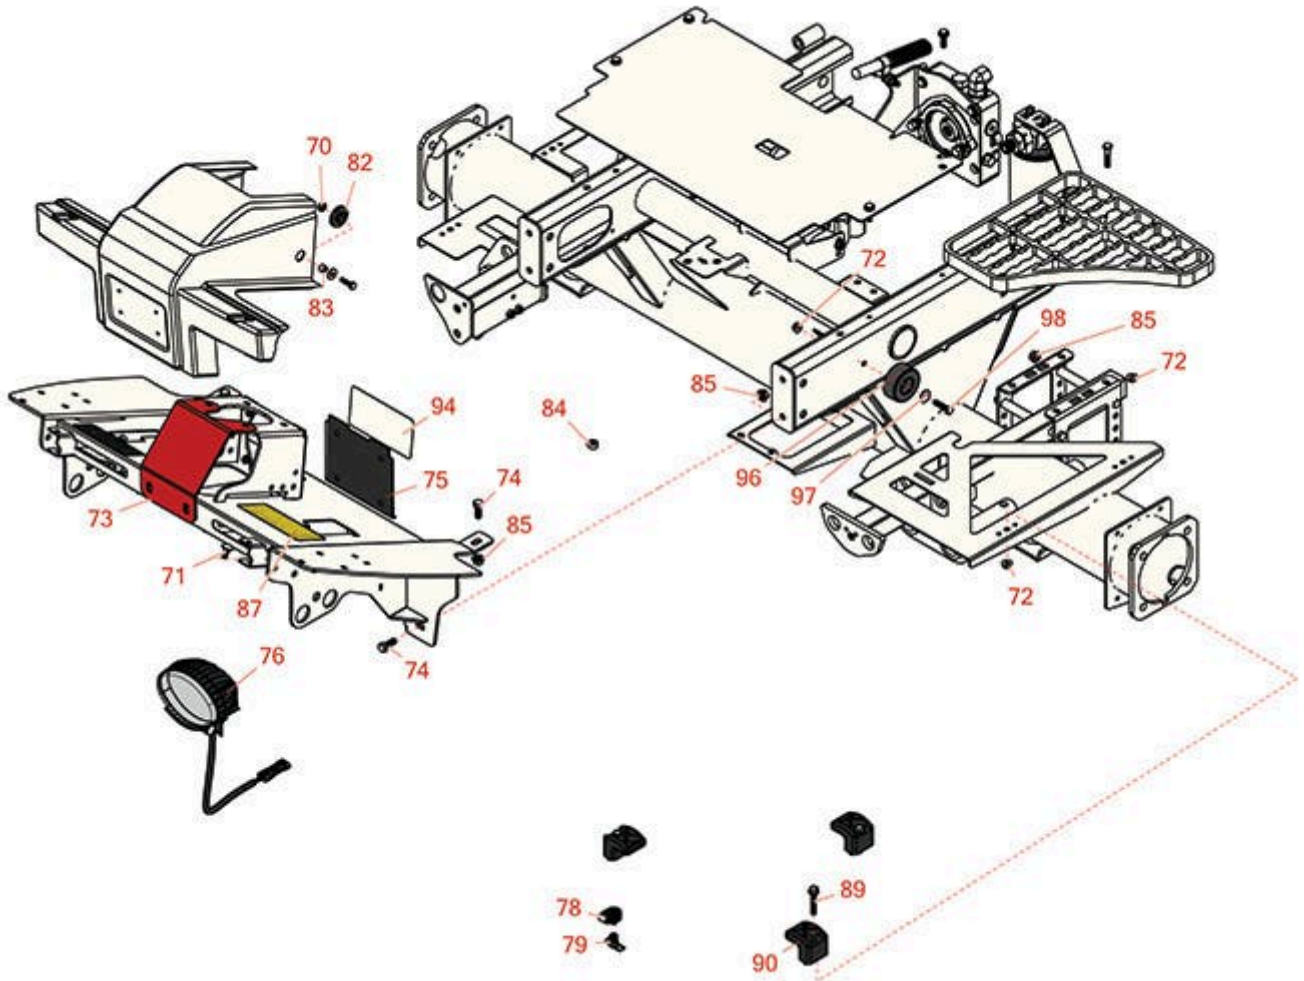

Replaces Toro Reelmaster 5410-D Parts

Traction Unit - with Yanmar Engine
Front Frame

All original equipment manufacturers names and part numbers are used for identification purposes only, and we are in no way implying that our products are original equipment parts. Prices subject to change without notice.

Replaces Toro Reelmaster 5410-D Parts

*Traction Unit - with Yanmar Engine
Front Frame*

Item No	R&R Part No.	OEM Part No.	Description	Qty Req	Order Quantity
Other Parts Available					
70	R301504	2296-42, 301504, 32127-24, 32128-33, 32146-17, 3296-16, 3296-42, 3296-42, 915661P	Locknut - ESNA 1/4-20	2	
70	R32128-33	32128-33	Nut - 1/4-20 Flanged Serr	2	
71	R3230-1	01-173-0506, 3230-1, 3230-20, 900037P	Bolt - Carriage 5/16-18 x 3/4	2	
72	R104-8300	104-8300, 104-8300, 119-4041	Locknut - 5/16-18 Flanged Y/Zinc	13	
73	R110-8876-01	110-8876-01	Brace - Column	1	
74	R3234-11	3234-11	Bolt - Hex Washer HD	4	
75	R110-0947-03	110-0947, 110-0947-03	Plate - Cover	1	
76	R151712	108-6471, 112-9177, 94-9024	LED Oval Work Light - 12 LED 30w	2	
78	R2412-36	2210-87, 2412-36, 31-9140, 93-5818, 99-0772	Clamp - Hose 1/2	1	
79	R304-46	304-46	Draincock	1	
82	R240-11	240-11	Bushing - Rubber - Flanged	2	
83	R66-8010	66-8010	Spacer	2	

Replaces Toro Reelmaster 5410-D Parts

*Traction Unit - with Yanmar Engine
Front Frame*

Item No	R&R Part No.	OEM Part No.	Description	Qty Req	Order Quantity
84	R92-2379	92-2379	Clamp - Hose	1	
85	R104-8301	104-8301, 104-9301, 109-6658, 133-7570	Locknut - 3/8-16 Nylon Flanged	8	
87	R110-8924	110-8924	Decal-Danger	1	
89	R94-5780	94-5780	Bolt - 5/16-18 x 1 3/4 Hx Fl	2	
90	R107-4543	107-4543	Clamp	2	
94	R110-0986	110-0986	Decal - Cover Plate	1	
96	R108-1605	108-1605	Bumper-Recess	1	
97	R310266	3256-23, 3256-3, 3556-3	Washer - Flat 5/16 USS	1	
98	R400190	01-150-0720, 01-178-0510, 30-8680, 322-6, 513343	Bolt - Hex HD 5/16-18 x 1-1/4 GR5	1	