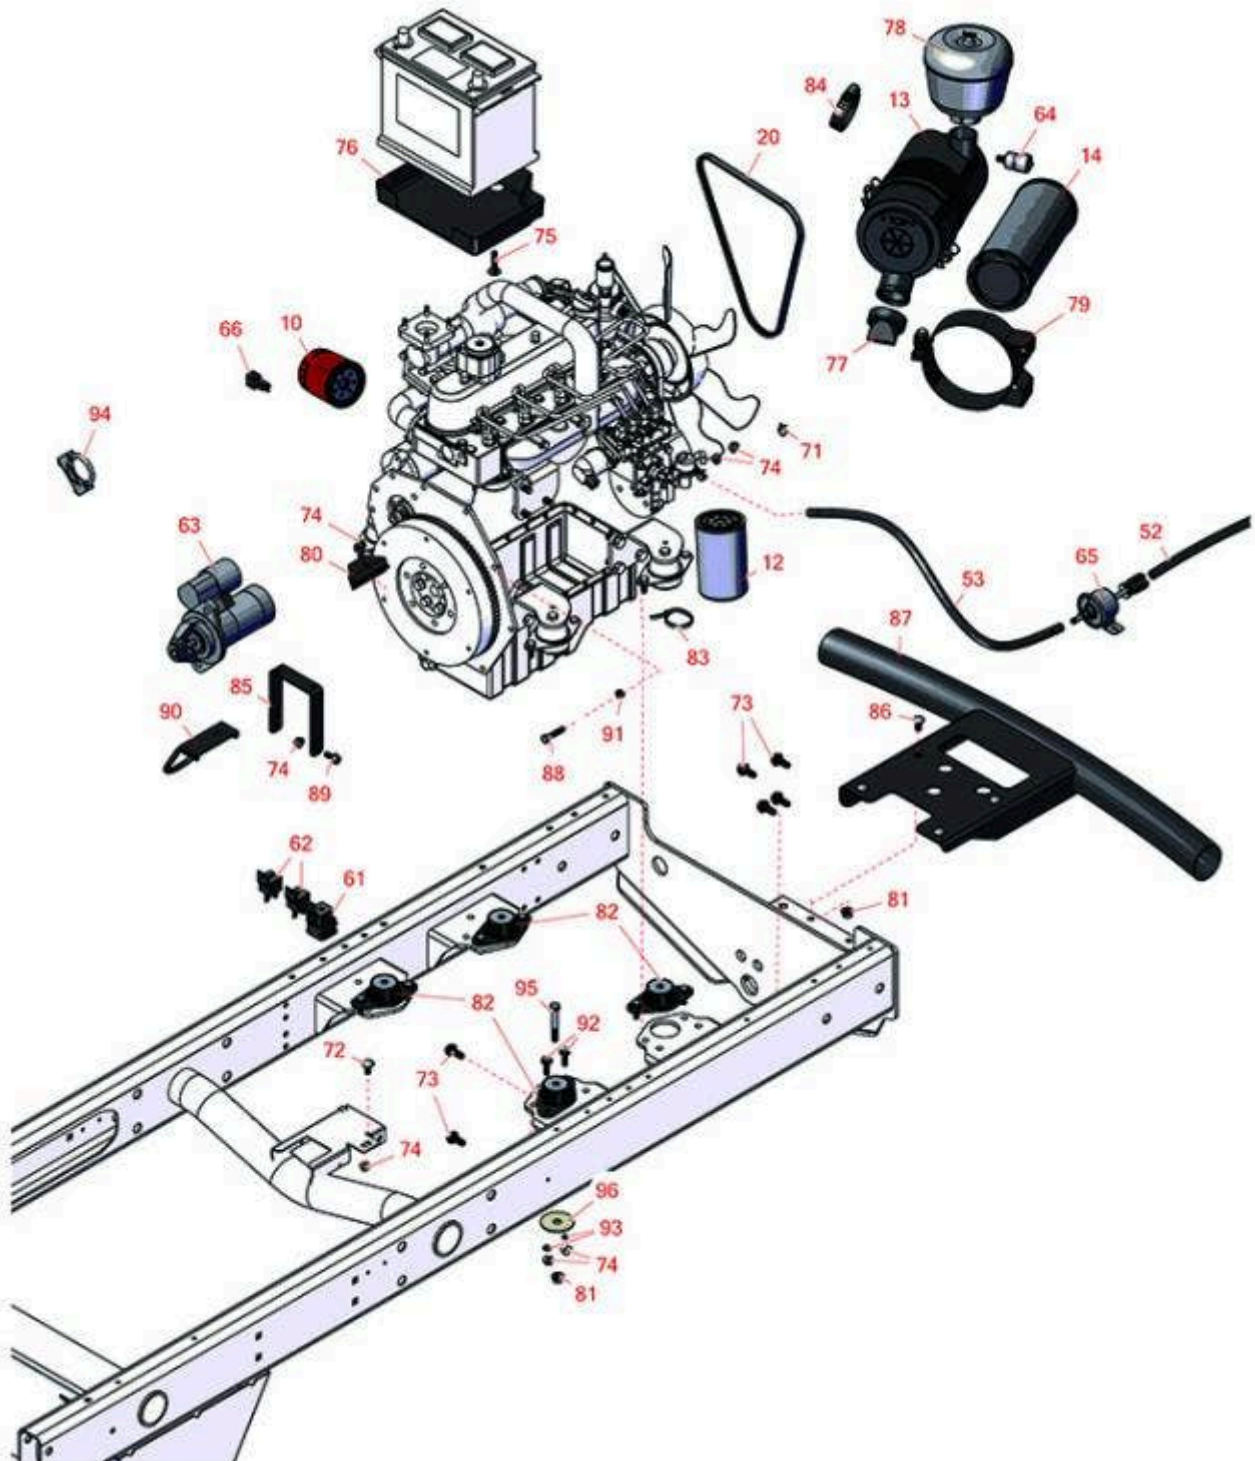

# Replaces Toro Reelmaster 5410-D Parts

*Traction Unit - with Yanmar Engine  
Engine Mounting, Intake & Exhaust*

All original equipment manufacturers names and part numbers are used for identification purposes only, and we are in no way implying that our products are original equipment parts. Prices subject to change without notice.

# Replaces Toro Reelmaster 5410-D Parts

*Traction Unit - with Yanmar Engine  
Engine Mounting, Intake & Exhaust*

Item No	R&R Part No.	OEM Part No.	Description	Qty Req	Order Quantity
<b>Filters</b>					
10	<b>R125-7025</b>	125-7025	Baldwin Oil Filter	1	
12	<b>R125-8752</b>	125-8752	Filter - Fuel/Oil Donaldson	1	
12	<b>RRF10536</b>	125-2915	Filter - Fuel/Water SilverGuard	1	
13	<b>R106-5277</b>	106-5277	Air Cleaner Assy	1	
14	<b>R5000919</b>	108-3810, 1083810, 98-9763, 989763	Baldwin Air Filter Element	1	
<b>Belt</b>					
20	<b>R127-2998</b>	127-2998	Belt - V	1	
<b>Hoses</b>					
52	<b>R109-0308</b>	109-0308	Fuel Hose	1	
53	<b>R109-0274</b>	109-0274	Hose- Fuel	1	
<b>Gauges and Controls</b>					
61	<b>R99-7430</b>	99-7430	Relay - 30 Amp	1	
62	<b>R99-7435</b>	99-7435	Relay - 70 Amp	2	
63	<b>R127-3818</b>	127-3818	Starter Assy	1	
64	<b>R93-9164</b>	93-9164	Indicator - Service - Air Filter	1	
65	<b>R121-5613</b>	121-5613, 127-3008	Fuel Pump - Electric	1	
66	<b>R100-4918</b>	100-4818, 100-4918	Diode	1	