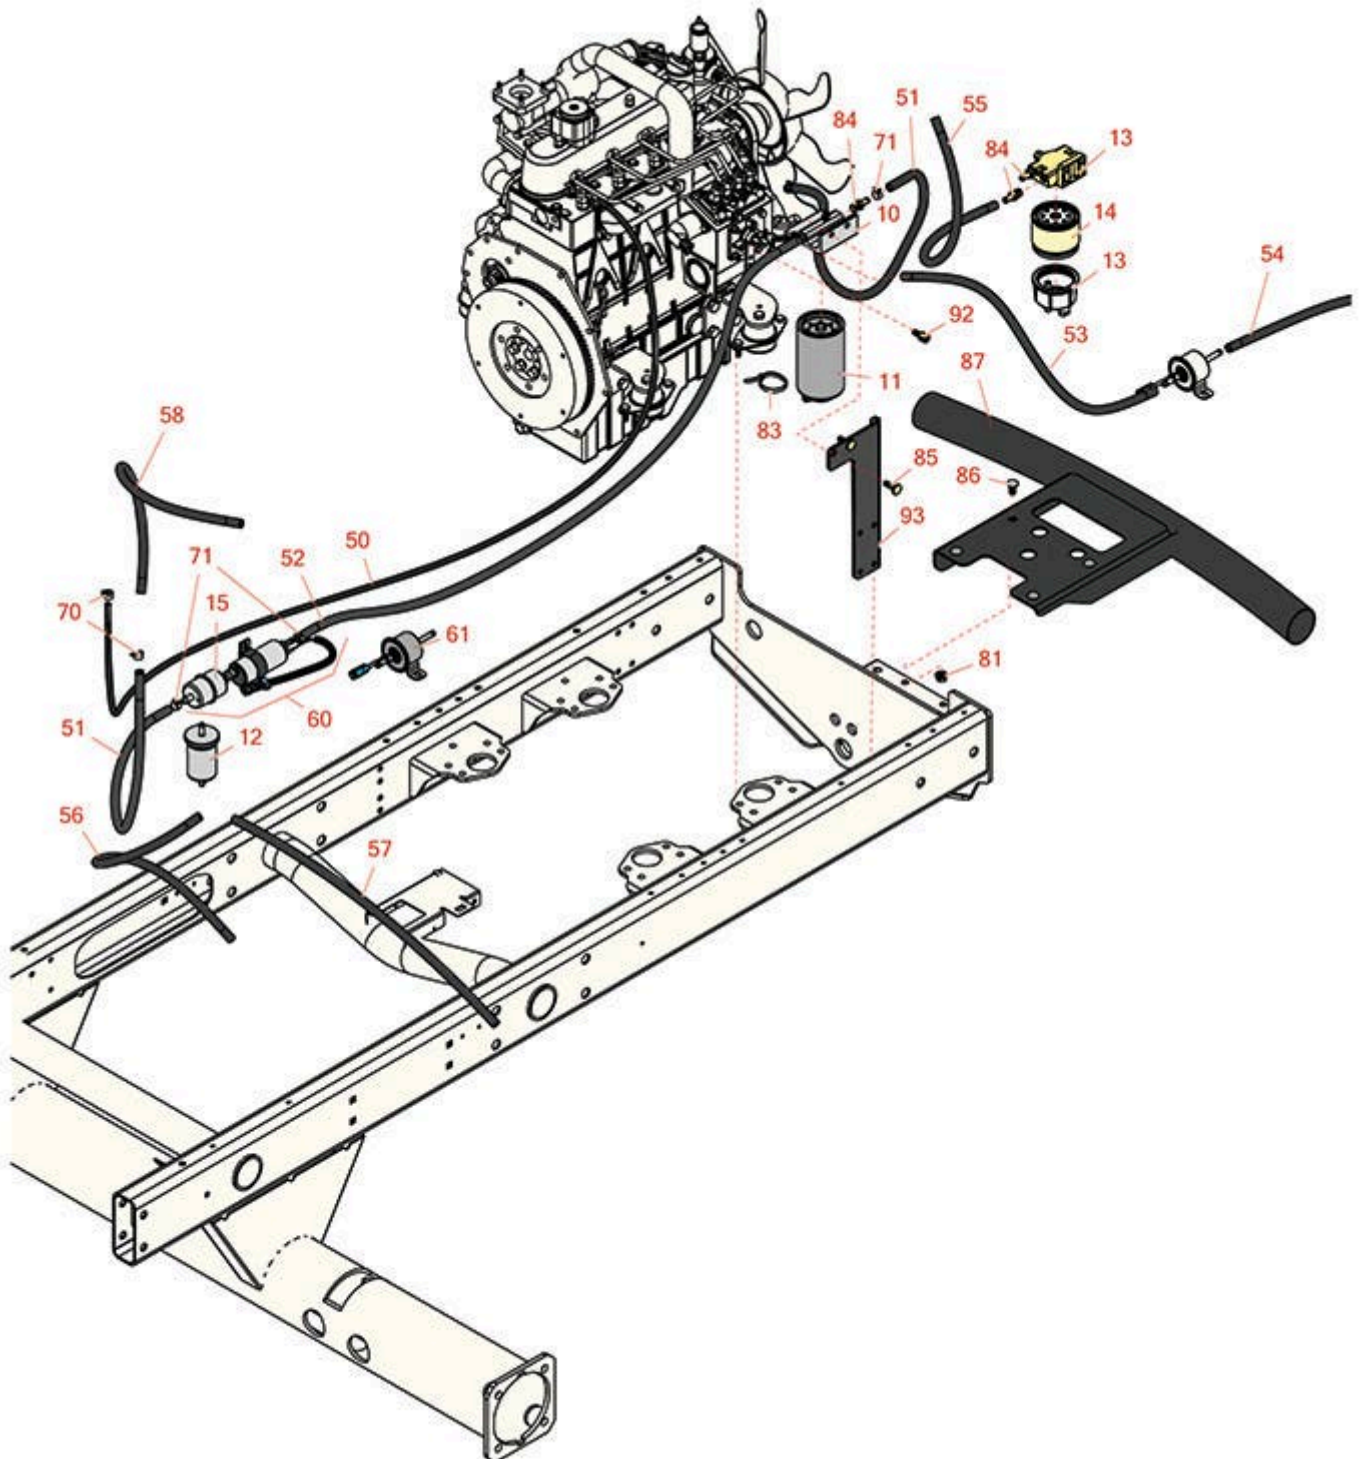

Replaces Toro Reelmaster 5410-D Parts

Traction Unit
Fuel System & Tank

All original equipment manufacturers names and part numbers are used for identification purposes only, and we are in no way implying that our products are original equipment parts. Prices subject to change without notice.

Replaces Toro Reelmaster 5410-D Parts

*Traction Unit
Fuel System & Tank*

Item No	R&R Part No.	OEM Part No.	Description	Qty Req	Order Quantity
56	R117-0298	117-0298, 125-8808	Hose-Fuel	1	
57	R109-0308	109-0308	Fuel Hose	1	
58	R108-3284	108-3284, 93-3949	Hose - Fuel	1	
Gauges and Controls					
60	R110-8806	110-8806	Fuel Pump and Filter Assy	1	
61	RXRC60151350	104-5215, 107-0122, 112-8400, 99-3464	Kubota Fuel Pump - Electric	1	
61	R121-5613	121-5613, 127-3008	Fuel Pump - Electric	1	
Other Parts Available					
70	R2412-146	2412-146	Hose Clamp	2	
71	R92-2379	92-2379	Clamp - Hose	9	
81	R104-8301	104-8301, 104-9301, 109-6658, 133-7570	Locknut - 3/8-16 Nylon Flanged	8	
83	R3290-378	30-1740, 3290-378, 52-6570, 60-4340	Cable Tie	10	
84	R353-783	353-783	Fitting - Straight	4	
85	R3230-22	3230-22, R3230-22	Bolt - Carriage 5/16-18 x 1	2	
86	R3231-21	3231-21	Screw - 3/8-16 x 3/4 Carriage	4	
87	R110-8951-03	110-8951-03	Bumper Assy	1	

Replaces Toro Reelmaster 5410-D Parts

*Traction Unit
Fuel System & Tank*

Item No	R&R Part No.	OEM Part No.	Description	Qty Req	Order Quantity
92	R98-9311	98-9311	Swivel-Throttle	1	
93	R110-8968-01	110-8968-01	Mount - Water Separator	1	