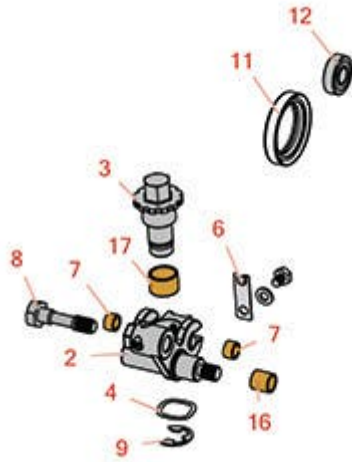

Replaces Toro Greensmaster eFlex 1820 Parts

*DPA Cutting Unit - Models 04289 & 04291
Groomer Drive - Counter-Rotating Model 04260*

All original equipment manufacturers names and part numbers are used for identification purposes only, and we are in no way implying that our products are original equipment parts. Prices subject to change without notice.

Replaces Toro Greensmaster eFlex 1820 Parts

*DPA Cutting Unit - Models 04289 & 04291
Groomer Drive - Counter-Rotating Model 04260*

Item No	R&R Part No.	OEM Part No.	Description	Qty Req	Order Quantity
1	R106-8536	106-8536	LH Lift Arm Assy	1	
2	R106-8535	106-8535	RH Lift Arm Assy	1	
3	R106-8482	106-8482	Adjuster-Groomer	2	
4	R107-8107	106-8490, 107-8107	Washer - Wave	2	
5	R106-8527	106-8527	Bushing	1	
6	R104-4754	104-4754	Spring-Detent	2	
7	R106-8489	106-8489	Bushing-Sleeve	2	
8	R106-8528	106-8528	Screw - Lock	2	
9	R32120-19	32120-19, 32120-81	E-Ring	2	
11	R253-146	105-0150, 253-143, 253-146, 253-153	Seal	1	
12	R106-4237	106-4237	Bearing	2	
14	R106-8530	106-8530	Seal - Oil	2	
15	R107-8105	106-8520, 107-8105	Bearing-Ball - Extended	2	
16	R256-2	256-2	Bushing - Idler Pulley	2	
17	R256-42	256-42	Bushing	2	