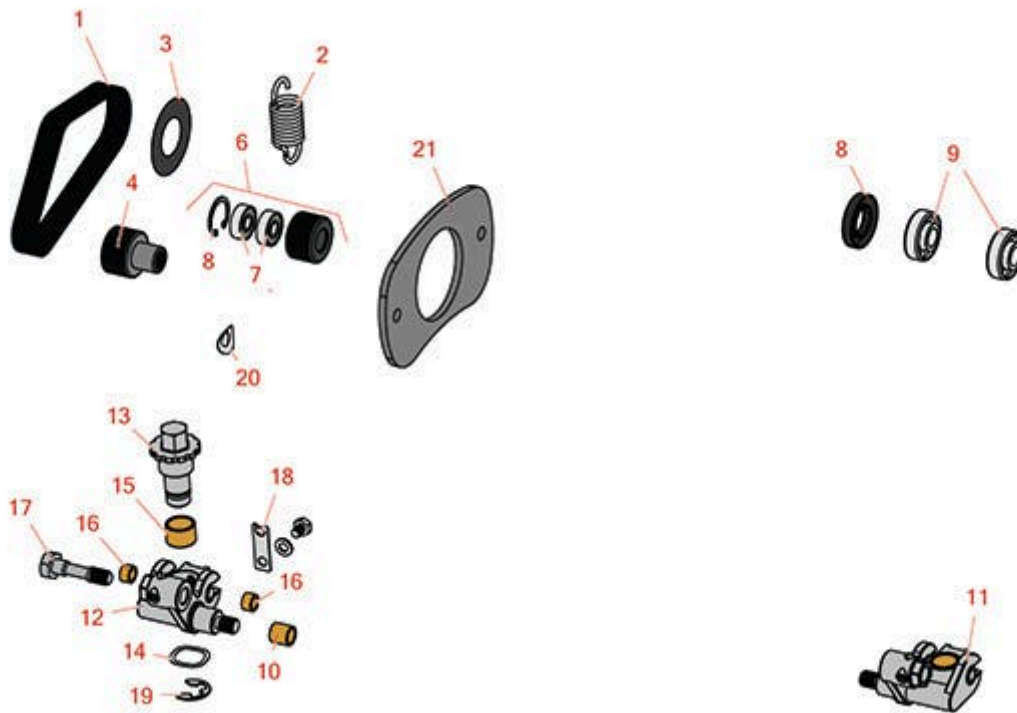

# Replaces Toro Greensmaster eFlex 1800 Parts

DPA Cutting Unit - Model 04253 & 04254

Groomer Drive - Forward-Rotating Model 04259

All original equipment manufacturers names and part numbers are used for identification purposes only, and we are in no way implying that our products are original equipment parts. Prices subject to change without notice.

# Replaces Toro Greensmaster eFlex 1800 Parts

*DPA Cutting Unit - Model 04253 & 04254  
Groomer Drive - Forward-Rotating Model 04259*

Item No	R&R Part No.	OEM Part No.	Description	Qty Req	Order Quantity
<b>Belts</b>					
1	<b>R104-4705</b>	104-4705, 120-2763	Belt - Groomer	1	
<b>Other Parts Available</b>					
2	<b>R110-1700</b>	110-1700, 66-4460	Spring-Extension	1	
3	<b>R106-8521</b>	106-8521	Decal-Warning	1	
4	<b>R115-5219</b>	115-5219	Pulley-Driven, Splined	1	
6	<b>R106-2630</b>	106-2630	Idler Bearing Assy	1	
7	<b>R251-259</b>	251-259, 251-307	Bearing - Ball	2	
8	<b>R106-8530</b>	106-8530	Seal - Oil	1	
9	<b>R107-8105</b>	106-8520, 107-8105	Bearing-Ball - Extended	1	
10	<b>R256-2</b>	256-2	Bushing - Idler Pulley	2	
11	<b>R106-8536</b>	106-8536	LH Lift Arm Assy	1	
12	<b>R106-8535</b>	106-8535	RH Lift Arm Assy	1	
13	<b>R106-8482</b>	106-8482	Adjuster-Groomer	2	
14	<b>R107-8107</b>	106-8490, 107-8107	Washer - Wave	2	
15	<b>R256-42</b>	256-42	Bushing	2	
16	<b>R106-8489</b>	106-8489	Bushing-Sleeve	2	
17	<b>R106-8528</b>	106-8528	Screw - Lock	2	
18	<b>R104-4754</b>	104-4754	Spring-Detent	2	

# Replaces Toro Greensmaster eFlex 1800 Parts

*DPA Cutting Unit - Model 04253 & 04254*

*Groomer Drive - Forward-Rotating Model 04259*

Item No	R&R Part No.	OEM Part No.	Description	Qty Req	Order Quantity
19	<b>R32120-19</b>	32120-19, 32120-81	E-Ring	2	
20	<b>R121-4605</b>	121-4506, 121-4605	Washer - Spring - Curved	2	
21	<b>R106-8463</b>	106-8463	Shim-Groomer	1	