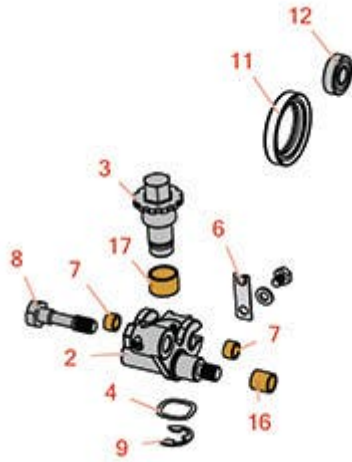

Replaces Toro Greensmaster eFlex 1800 Parts

DPA Cutting Unit - Model 04253 & 04254
Groomer Drive - Counter-Rotating Model 04260

All original equipment manufacturers names and part numbers are used for identification purposes only, and we are in no way implying that our products are original equipment parts. Prices subject to change without notice.

Replaces Toro Greensmaster eFlex 1800 Parts

*DPA Cutting Unit - Model 04253 & 04254
Groomer Drive - Counter-Rotating Model 04260*

Item No	R&R Part No.	OEM Part No.	Description	Qty Req	Order Quantity
1	R106-8536	106-8536	LH Lift Arm Assy	1	
2	R106-8535	106-8535	RH Lift Arm Assy	1	
3	R106-8482	106-8482	Adjuster-Groomer	2	
4	R107-8107	106-8490, 107-8107	Washer - Wave	2	
5	R106-8527	106-8527	Bushing	1	
6	R104-4754	104-4754	Spring-Detent	2	
7	R106-8489	106-8489	Bushing-Sleeve	2	
8	R106-8528	106-8528	Screw - Lock	2	
9	R32120-19	32120-19, 32120-81	E-Ring	2	
11	R253-146	105-0150, 253-143, 253-146, 253-153	Seal	1	
12	R106-4237	106-4237	Bearing	2	
14	R106-8530	106-8530	Seal - Oil	2	
15	R107-8105	106-8520, 107-8105	Bearing-Ball - Extended	2	
16	R256-2	256-2	Bushing - Idler Pulley	2	
17	R256-42	256-42	Bushing	2	