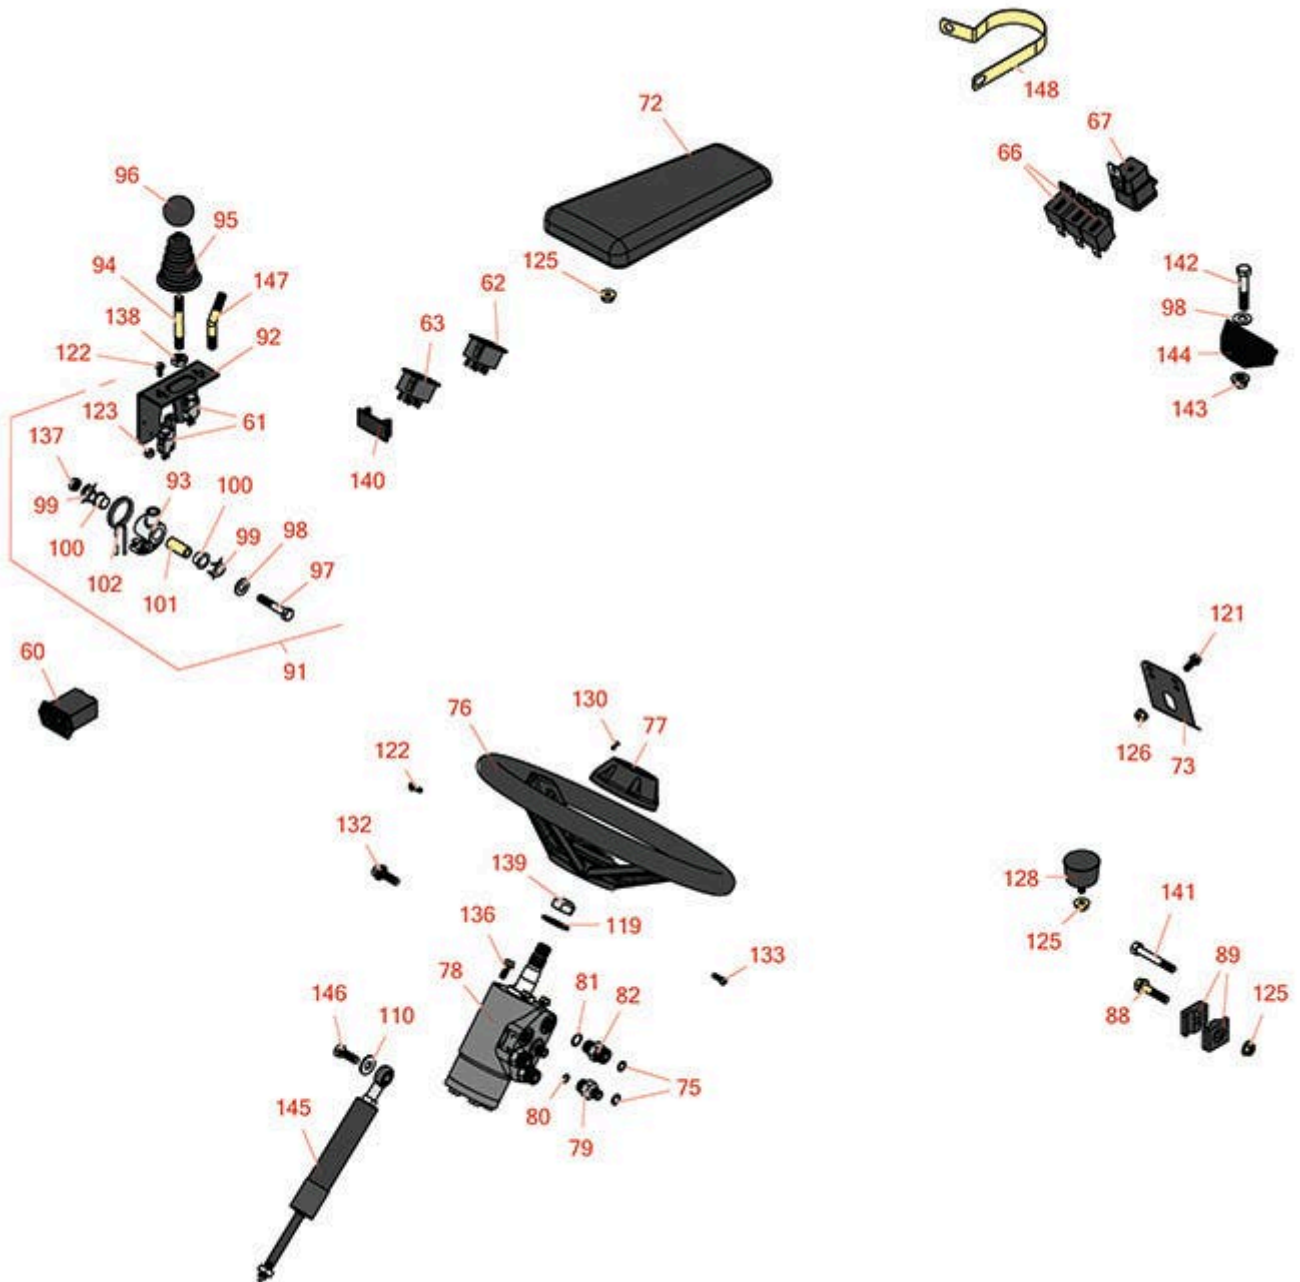

# Replaces Toro Greensmaster TriFlex

## 3420 Parts

Traction Unit - Model 04540  
Seat, Steering & Controls

All original equipment manufacturers names and part numbers are used for identification purposes only, and we are in no way implying that our products are original equipment parts. Prices subject to change without notice.

## 3420 Parts

Traction Unit - Model 04540  
Seat, Steering & Controls

Item No	R&R Part No.	OEM Part No.	Description	Qty Req	Order Quantity
---------	--------------	--------------	-------------	---------	----------------

# Replaces Toro Greensmaster TriFlex 3420 Parts

Traction Unit - Model 04540  
Seat, Steering & Controls

Item No	R&R Part No.	OEM Part No.	Description	Qty Req	Order Quantity
88	<b>R115-1794</b>	115-1794	Bolt - Hx HD Fl 5/16-18 x 1 1/2	1	
89	<b>R56-7973</b>	56-7973	Clamp - Tube	2	
91	<b>R106-4167</b>	106-4167	Joystick Bracket Assy	1	
92	<b>R115-5357-03</b>	115-5357-03	Bracket - Joystick	1	
93	<b>R105-7507</b>	105-7507	Pivot - Joystick	1	
94	<b>R105-8288</b>	105-8288	Rod-Joystick	1	
<i>Tech Note: 311000001-312999999:</i>					
95	<b>R93-5961</b>	93-5961	Dust Guard - Shifter	1	
96	<b>R233-42</b>	1-603175, 120-9752, 233-42, 233-47	Knob	2	
97	<b>R19H3130</b>	322-9, 3223-5	Bolt - Hex HD 5/16-18 x 1-3/4	1	