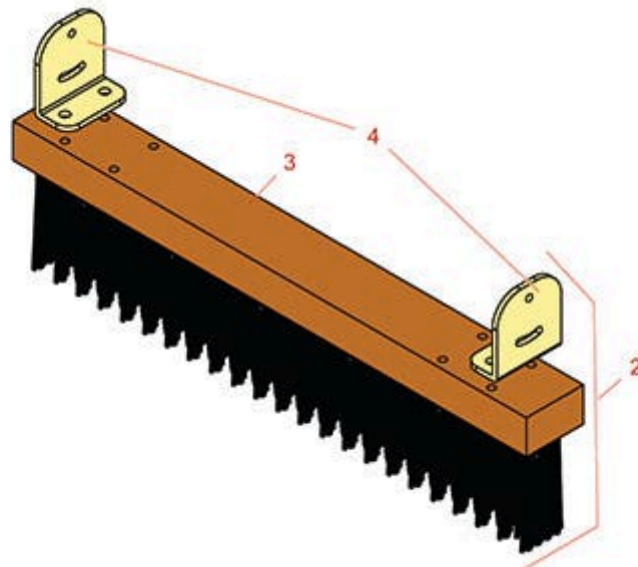

# Replaces Toro Greensmaster eFlex 1820 Parts

*DPA Cutting Unit - Models 04289 & 04291*  
*Out-Front Brush - Model 04266*

All original equipment manufacturers names and part numbers are used for identification purposes only, and we are in no way implying that our products are original equipment parts. Prices subject to change without notice.

# Replaces Toro Greensmaster eFlex 1820 Parts

*DPA Cutting Unit - Models 04289 & 04291  
Out-Front Brush - Model 04266*

Item No	R&R Part No.	OEM Part No.	Description	Qty Req	Order Quantity
---------	--------------	--------------	-------------	---------	----------------

### **Other Parts Available**

2	<b>R105-9602</b>	105-9602	Brush - Incl 2 Ea R150283 Brackets	1	
3	<b>R391235</b>		Brush - 18/22 in Nylon Push	1	
4	<b>R150283</b>	120-9630	Bracket - Brush - Fits R&R Brush Only	2	