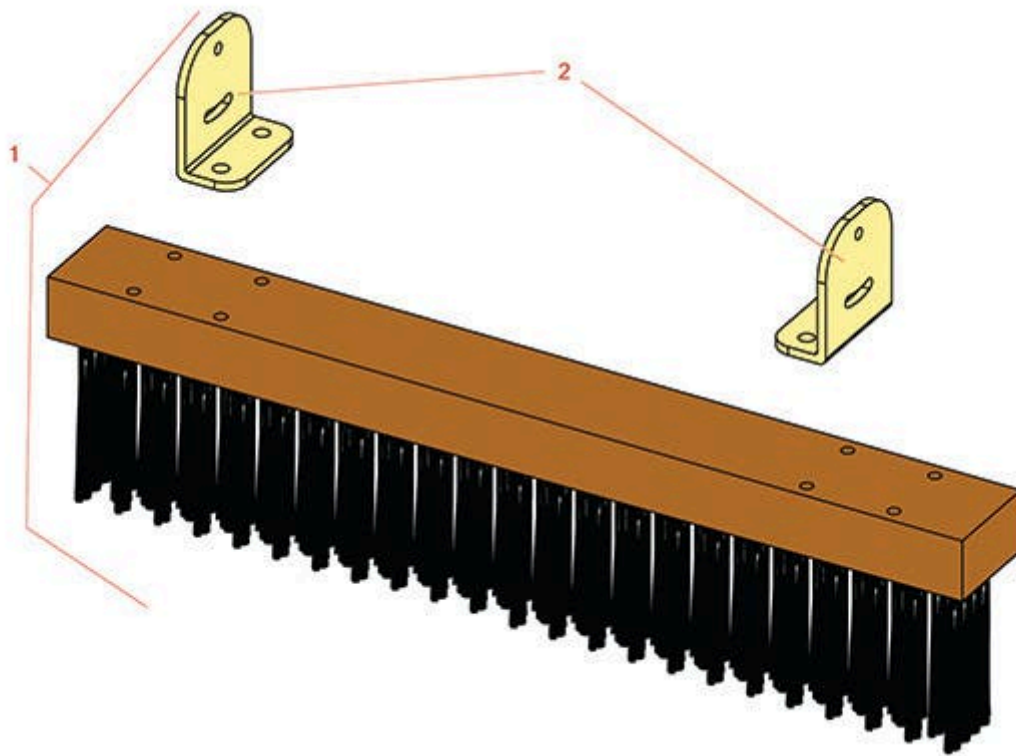

Replaces Toro Greensmaster Flex 1800 Parts

Traction Unit - Model 04041
Out-Front Brush - Model 04266

All original equipment manufacturers names and part numbers are used for identification purposes only, and we are in no way implying that our products are original equipment parts. Prices subject to change without notice.

Replaces Toro Greensmaster Flex 1800 Parts

Traction Unit - Model 04041

Out-Front Brush - Model 04266

Item No	R&R Part No.	OEM Part No.	Description	Qty Req	Order Quantity
1	R105-9602	105-9602	Brush - Incl 2 Ea R150283 Brackets	1	
2	R150283	120-9630	Bracket - Brush - Fits R&R Brush Only	2	