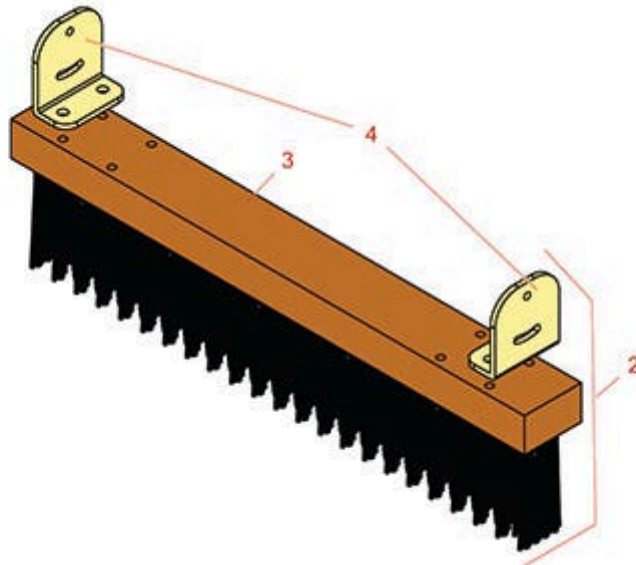

Replaces Toro Greensmaster eFlex 1800

Parts

DPA Cutting Unit - Model 04253 & 04254

Out-Front Brush - Model 04266

All original equipment manufacturers names and part numbers are used for identification purposes only, and we are in no way implying that our products are original equipment parts. Prices subject to change without notice.

Replaces Toro Greensmaster eFlex 1800 Parts

*DPA Cutting Unit - Model 04253 & 04254
Out-Front Brush - Model 04266*

Item No	R&R Part No.	OEM Part No.	Description	Qty Req	Order Quantity
---------	--------------	--------------	-------------	---------	----------------

Other Parts Available

2	R105-9602	105-9602	Brush - Incl 2 Ea R150283 Brackets	1	
3	R391235		Brush - 18/22 in Nylon Push	1	
4	R150283	120-9630	Bracket - Brush - Fits R&R Brush Only	2	

All original equipment manufacturers names and part numbers are used for identification purposes only, and we are in no way implying that our products are original equipment parts. Prices subject to change without notice.