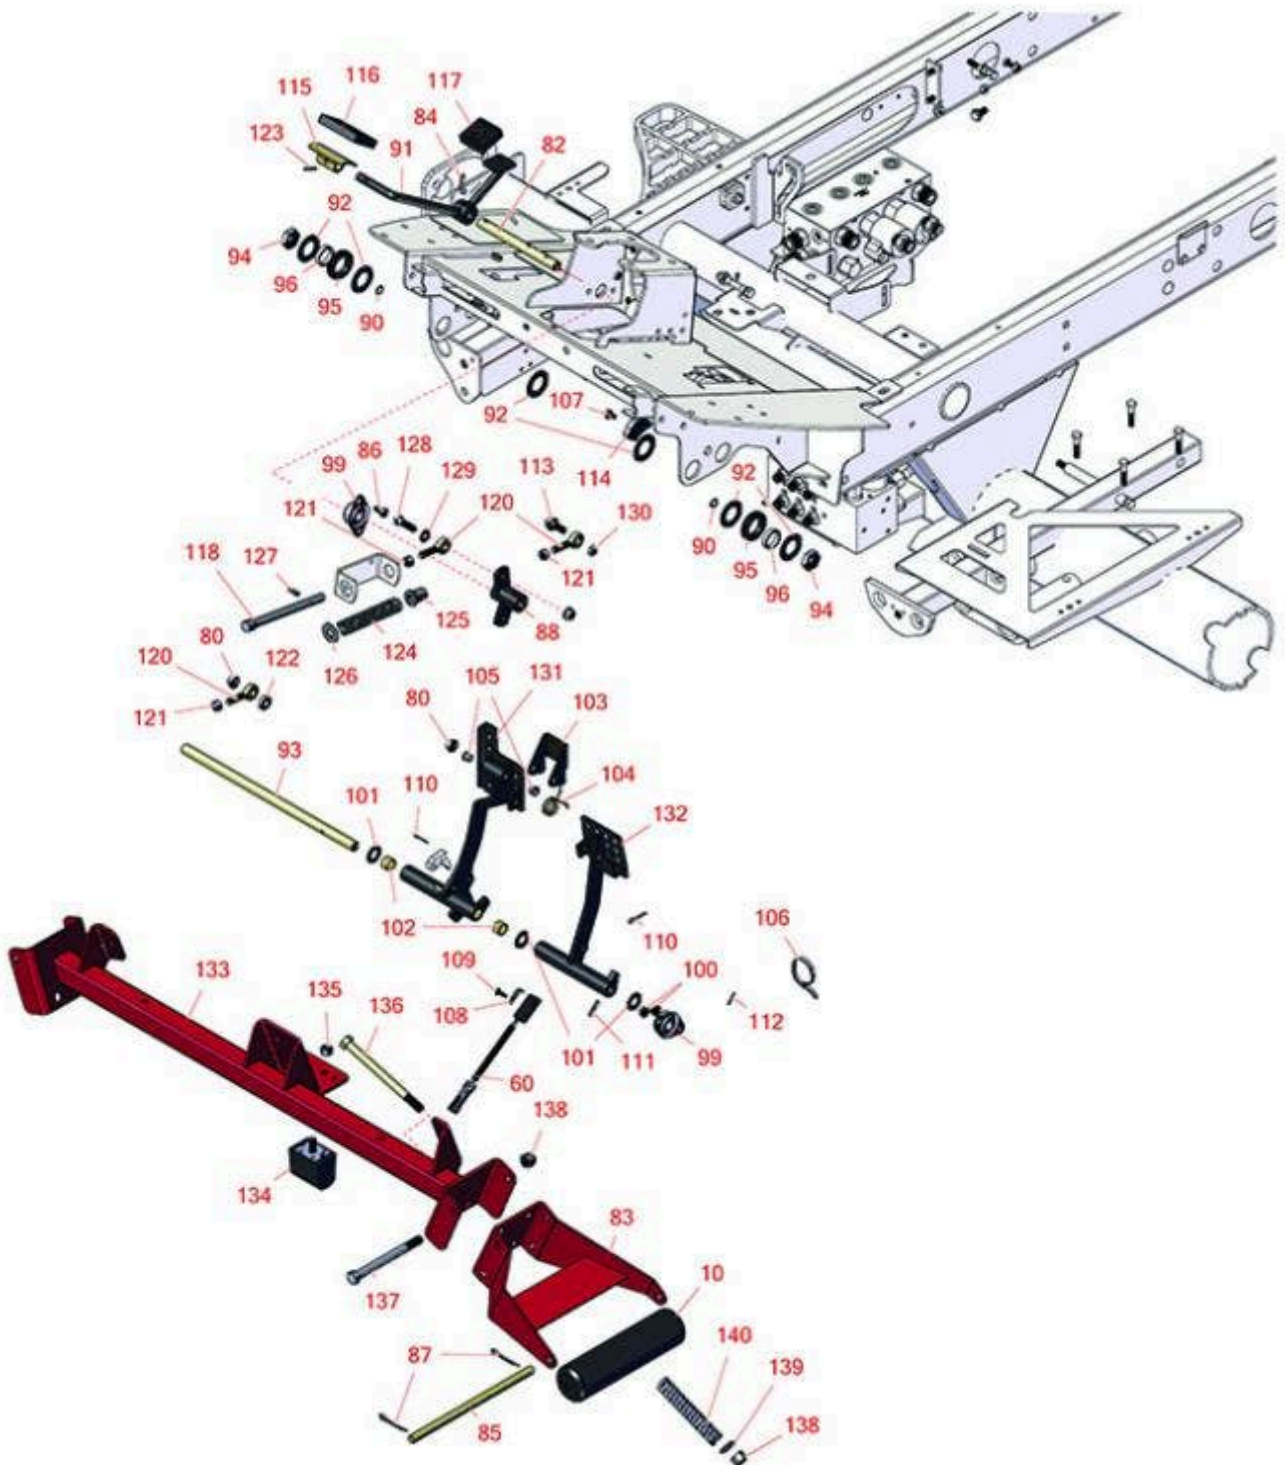

Replaces Toro Groundsmaster 4700-D

Parts

Traction Unit - Model 30882
Steering and Pedals

All original equipment manufacturers names and part numbers are used for identification purposes only, and we are in no way implying that our products are original equipment parts. Prices subject to change without notice.

Replaces Toro Groundsmaster 4700-D Parts

*Traction Unit - Model 30882
Steering and Pedals*

Item No	R&R Part No.	OEM Part No.	Description	Qty Req	Order Quantity
10	R105-9816	105-9816	Roller-Plastic	2	
Gauges and Controls					
60	R100-1270	100-1270	Sensor - Proximity	1	
Other Parts Available					
80	R104-8301	104-8301, 104-9301, 109-6658, 133-7570	Locknut - 3/8-16 Nylon Flanged	2	
82	R120-8091	120-8091	Pivot Shaft - Traction	1	
83	R105-3996-01	105-3996-01	Roller Support Assy	2	
84	R32121-69	119-4033, 120-8095, 32121-69	Pin - Roll 1/4 x 1-1/4	1	
85	R104-5545	104-5545	Shaft- Roller	2	
86	R322-2	322-2, 513338P	Bolt - Hex HD 5/16-18 x 5/8	4	
87	R3272-11	01-151-0010, 01-151-0040, 28-18-D, 28-28-D, 3211-72, 3272-11	Pin - Cotter	4	
88	R120-8088-03	120-8088-03	Hub - Traction Pedal Pivot	1	
90	R237-65	237-65, 237.65	O-Ring	2	
91	R120-8095	120-8095	Pedal w/Bushing	1	
92	R69-9010	69-9010, 9-9010	Washer	6	