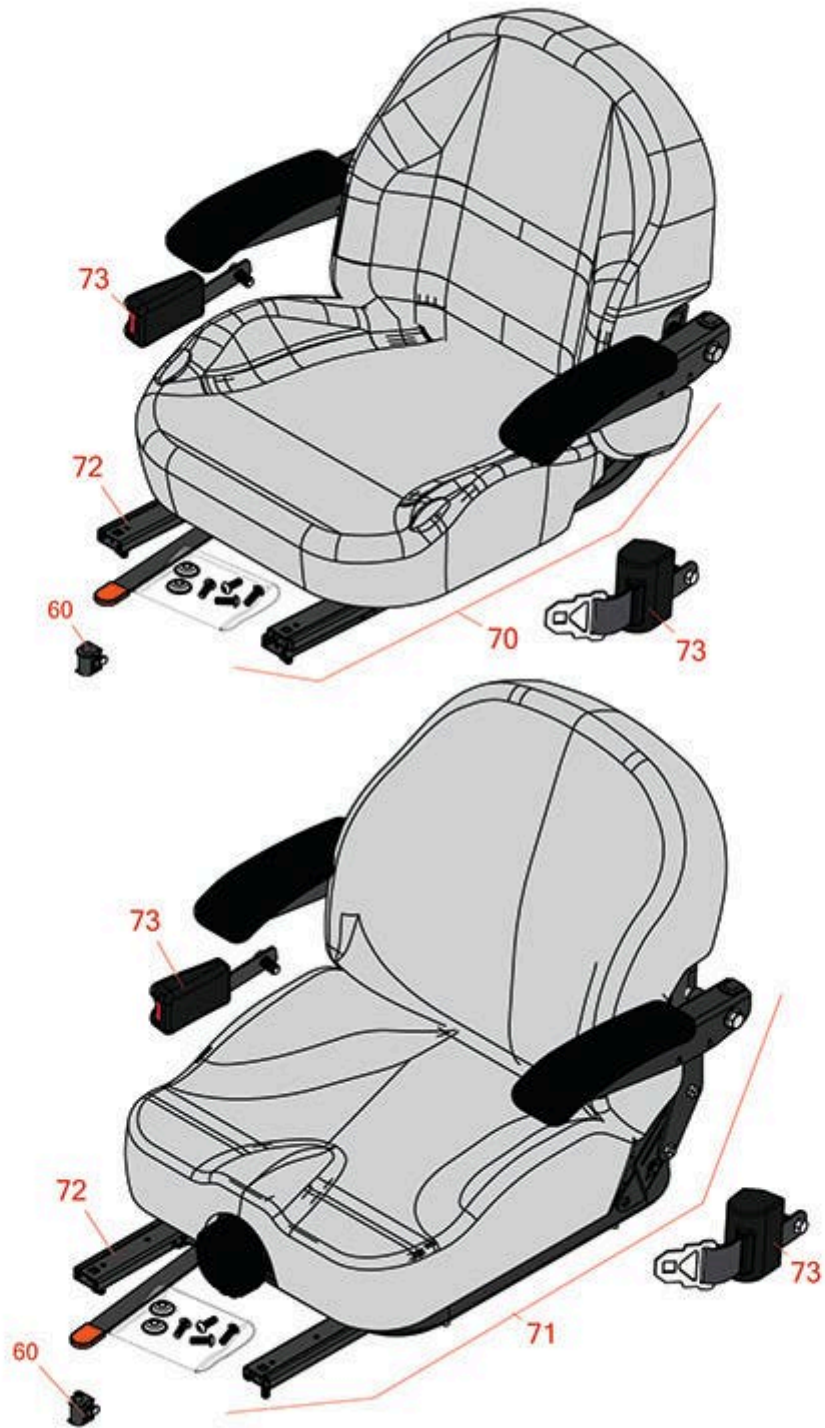

Replaces Toro Z Master Professional 7000 Parts

Zero Turn Mower with 52in Deck - Model 74279TE
Seat

All original equipment manufacturers names and part numbers are used for identification purposes only, and we are in no way implying that our products are original equipment parts. Prices subject to change without notice.

Replaces Toro Z Master Professional 7000 Parts

Zero Turn Mower with 52in Deck - Model 74279TE
Seat

Item No	R&R Part No.	OEM Part No.	Description	Qty Req	Order Quantity
60	R150229	82-2190	Switch - Operator Presence	1	
70	R750205	116-0035, 116-0038	Seat - Light Grey Deluxe w/Arms & Track Set	1	
71	R750210	121-7595, 125-3107, 127-3305, 130-0801	Seat - Light Grey Deluxe w/Arms w/Suspension	1	
<i>Tech Note: INCL SUSPENSION & TRACK SET:</i>					
72	R109-9801	109-9801	Seat Track Set	1	
73	R109-9805	109-9805	Seat Belt Kit	1	