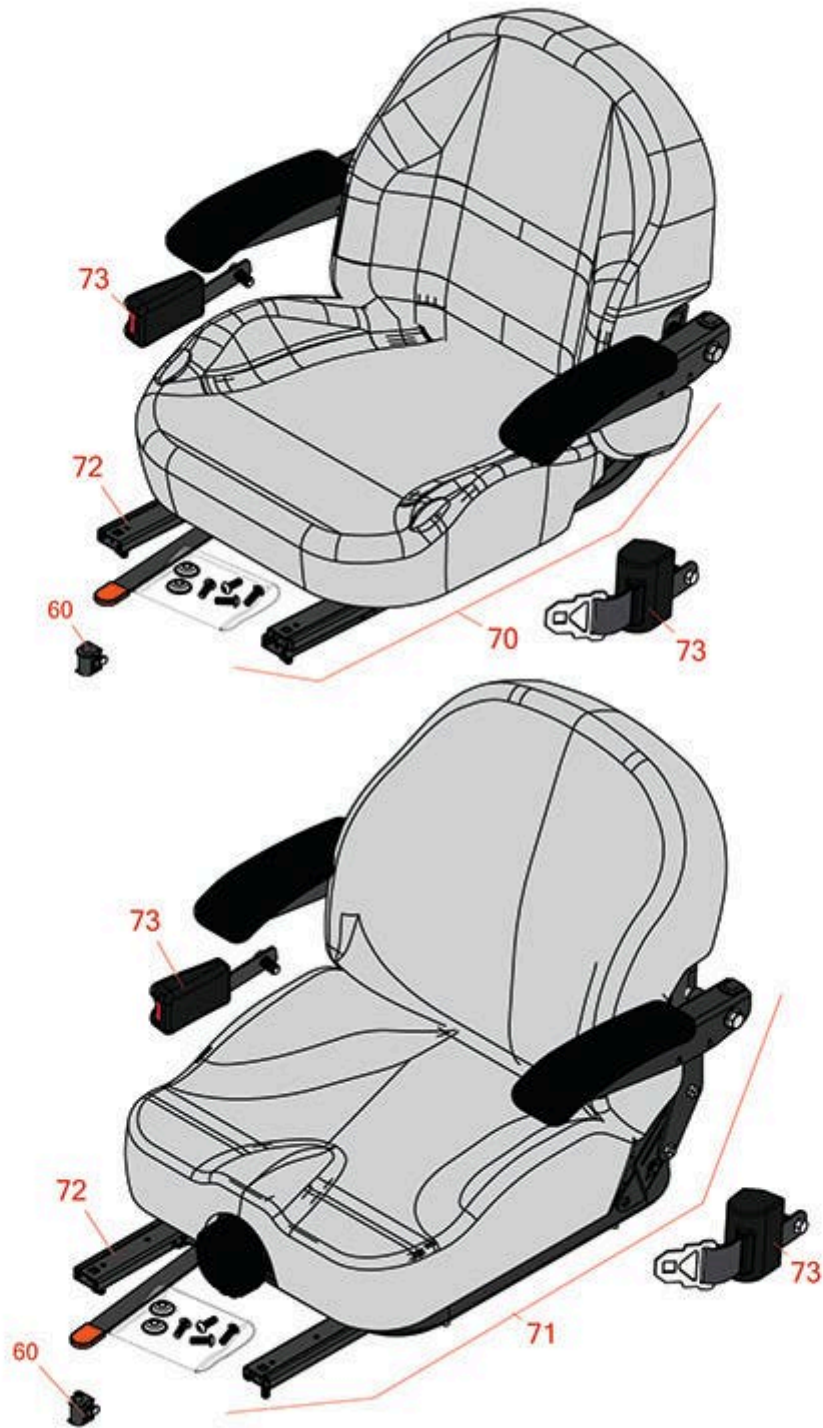

# Replaces Toro Z Master Professional 7000 Parts

Zero Turn Mower with 72in Deck - Model 74269  
Seat

All original equipment manufacturers names and part numbers are used for identification purposes only, and we are in no way implying that our products are original equipment parts. Prices subject to change without notice.

# Replaces Toro Z Master Professional 7000 Parts

Zero Turn Mower with 72in Deck - Model 74269  
Seat

Item No	R&R Part No.	OEM Part No.	Description	Qty Req	Order Quantity
60	<b>R150229</b>	82-2190	Switch - Operator Presence	1	
70	<b>R750205</b>	116-0035, 116-0038	Seat - Light Grey Deluxe w/Arms & Track Set	1	
71	<b>R750210</b>	121-7595, 125-3107, 127-3305, 130-0801	Seat - Light Grey Deluxe w/Arms w/Suspension	1	
<i>Tech Note: INCL SUSPENSION &amp; TRACK SET:</i>					
72	<b>R109-9801</b>	109-9801	Seat Track Set	1	
73	<b>R109-9805</b>	109-9805	Seat Belt Kit	1	