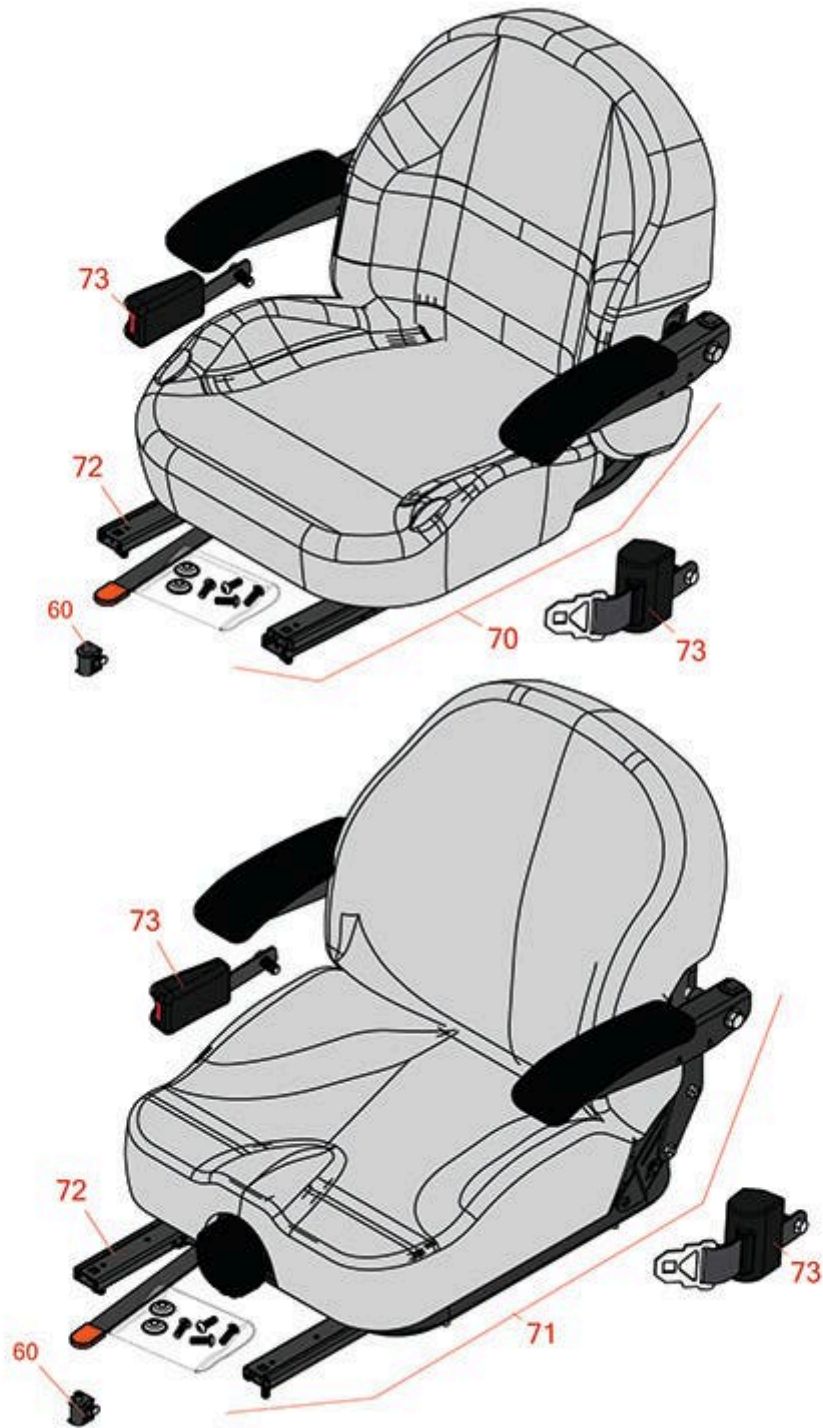

Replaces Toro Z Master Professional 7000 Parts

Zero Turn Mower with 60in Deck - Model 74268
Seat

All original equipment manufacturers names and part numbers are used for identification purposes only, and we are in no way implying that our products are original equipment parts. Prices subject to change without notice.

Replaces Toro Z Master Professional 7000 Parts

Zero Turn Mower with 60in Deck - Model 74268
Seat

Item No	R&R Part No.	OEM Part No.	Description	Qty Req	Order Quantity
60	R150229	82-2190	Switch - Operator Presence	1	
70	R750205	116-0035, 116-0038	Seat - Light Grey Deluxe w/Arms & Track Set	1	
71	R750210	121-7595, 125-3107, 127-3305, 130-0801	Seat - Light Grey Deluxe w/Arms w/Suspension	1	
<i>Tech Note: INCL SUSPENSION & TRACK SET:</i>					
72	R109-9801	109-9801	Seat Track Set	1	
73	R109-9805	109-9805	Seat Belt Kit	1	