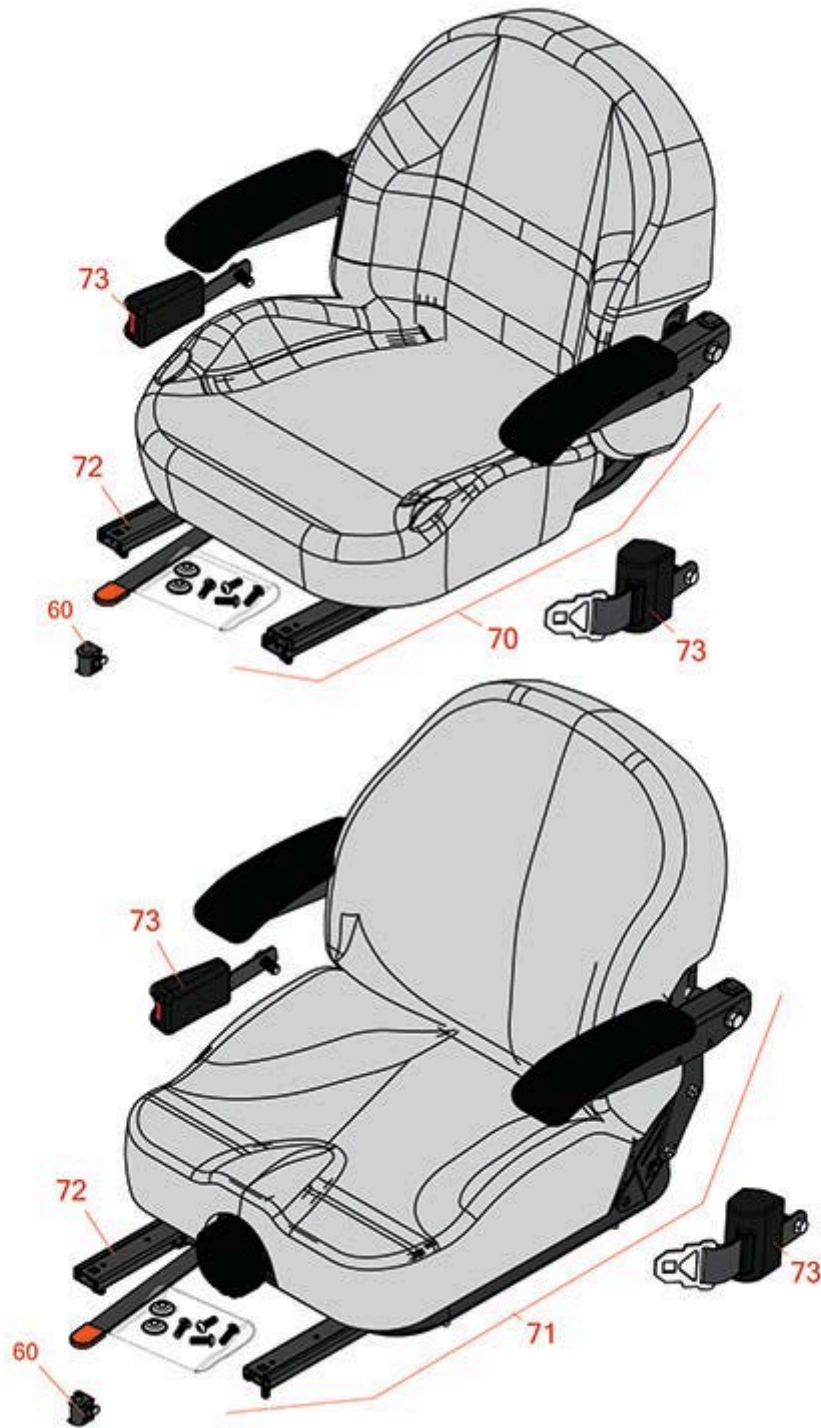

# Replaces Toro Z Master Professional 7000 Parts

Zero Turn Mower with 60in Deck - Model 74267  
Seat

All original equipment manufacturers names and part numbers are used for identification purposes only, and we are in no way implying that our products are original equipment parts. Prices subject to change without notice.

# Replaces Toro Z Master Professional 7000 Parts

Zero Turn Mower with 60in Deck - Model 74267  
Seat

Item No	R&R Part No.	OEM Part No.	Description	Qty Req	Order Quantity
60	<b>R150229</b>	82-2190	Switch - Operator Presence	1	
70	<b>R750205</b>	116-0035, 116-0038	Seat - Light Grey Deluxe w/Arms & Track Set	1	
71	<b>R750210</b>	121-7595, 125-3107, 127-3305, 130-0801	Seat - Light Grey Deluxe w/Arms w/Suspension	1	
<i>Tech Note: INCL SUSPENSION &amp; TRACK SET:</i>					
72	<b>R109-9801</b>	109-9801	Seat Track Set	1	
73	<b>R109-9805</b>	109-9805	Seat Belt Kit	1	