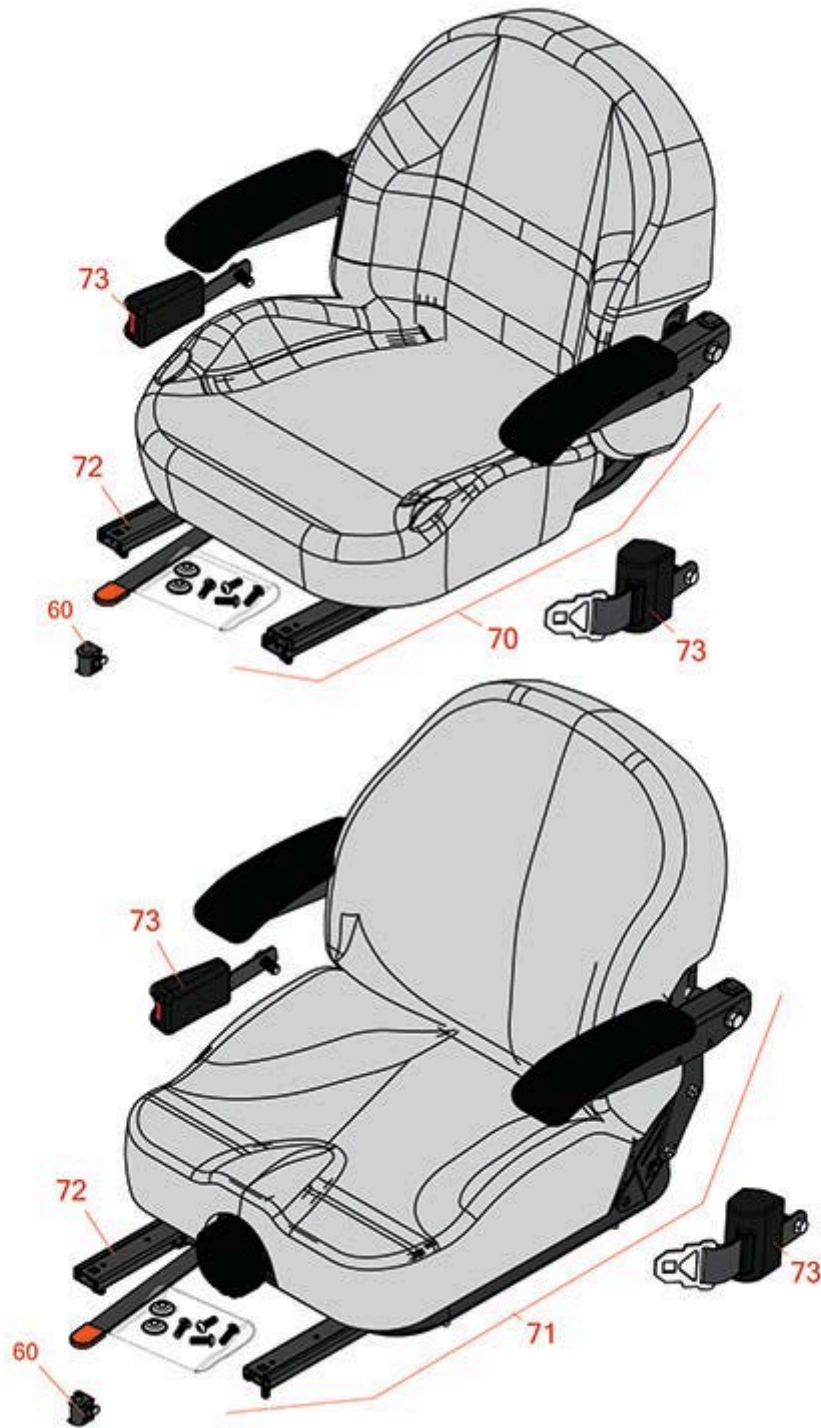

# Replaces Toro Z Master Professional 7000 Parts

Zero Turn Mower with 52in Deck - Model 74266  
Seat

All original equipment manufacturers names and part numbers are used for identification purposes only, and we are in no way implying that our products are original equipment parts. Prices subject to change without notice.

# Replaces Toro Z Master Professional 7000 Parts

Zero Turn Mower with 52in Deck - Model 74266  
Seat

Item No	R&R Part No.	OEM Part No.	Description	Qty Req	Order Quantity
60	<b>R150229</b>	82-2190	Switch - Operator Presence	1	
70	<b>R750205</b>	116-0035, 116-0038	Seat - Light Grey Deluxe w/Arms & Track Set	1	
71	<b>R750210</b>	121-7595, 125-3107, 127-3305, 130-0801	Seat - Light Grey Deluxe w/Arms w/Suspension	1	
<i>Tech Note: INCL SUSPENSION &amp; TRACK SET:</i>					
72	<b>R109-9801</b>	109-9801	Seat Track Set	1	
73	<b>R109-9805</b>	109-9805	Seat Belt Kit	1	