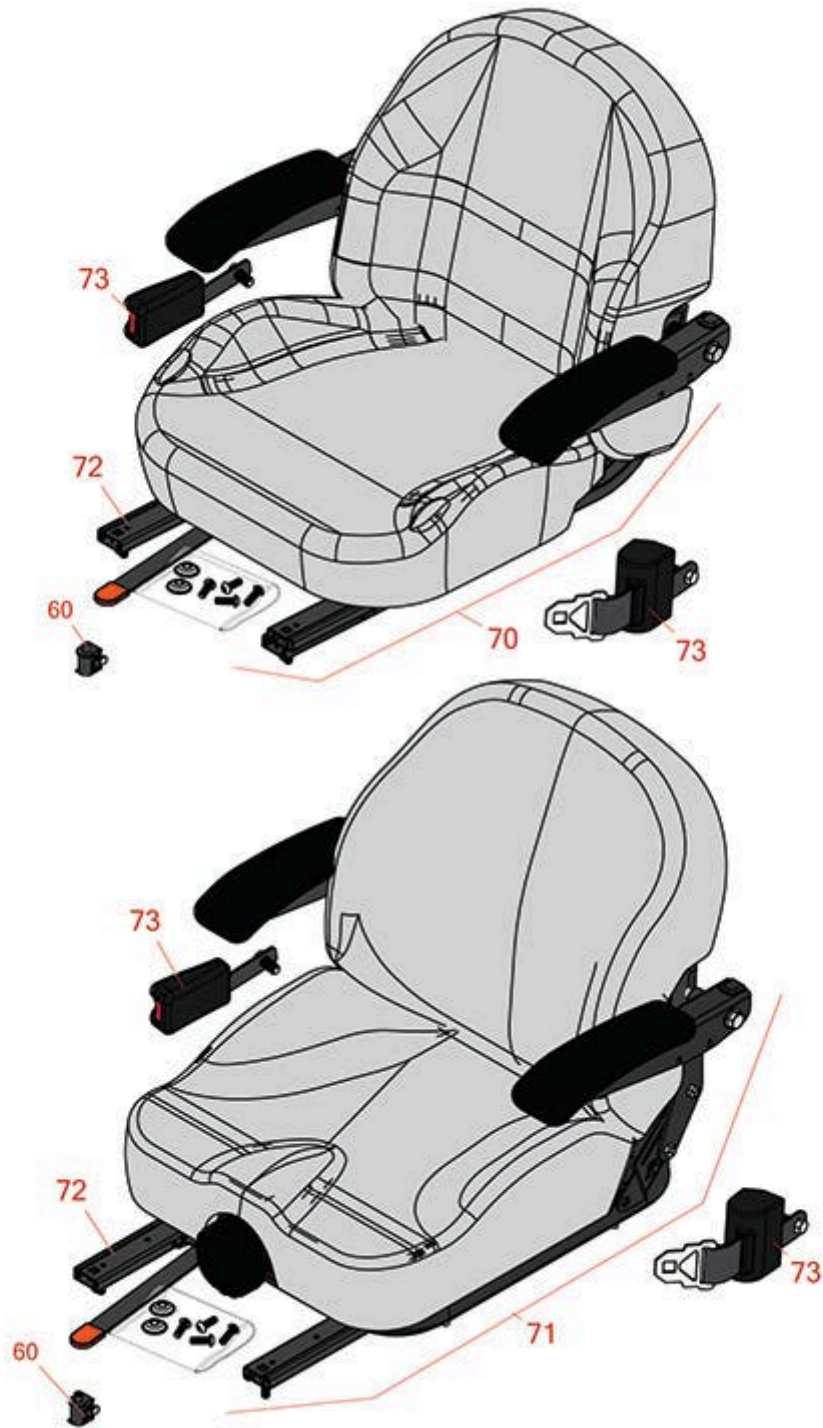

Replaces Toro Z Master Professional 7000 Parts

Zero Turn Mower with 152cm Deck - Model 74265TE
Seat

All original equipment manufacturers names and part numbers are used for identification purposes only, and we are in no way implying that our products are original equipment parts. Prices subject to change without notice.

Replaces Toro Z Master Professional 7000 Parts

Zero Turn Mower with 152cm Deck - Model 74265TE
Seat

Item No	R&R Part No.	OEM Part No.	Description	Qty Req	Order Quantity
60	R150229	82-2190	Switch - Operator Presence	1	
70	R750205	116-0035, 116-0038	Seat - Light Grey Deluxe w/Arms & Track Set	1	
71	R750210	121-7595, 125-3107, 127-3305, 130-0801	Seat - Light Grey Deluxe w/Arms w/Suspension	1	
<i>Tech Note: INCL SUSPENSION & TRACK SET:</i>					
72	R109-9801	109-9801	Seat Track Set	1	
73	R109-9805	109-9805	Seat Belt Kit	1	