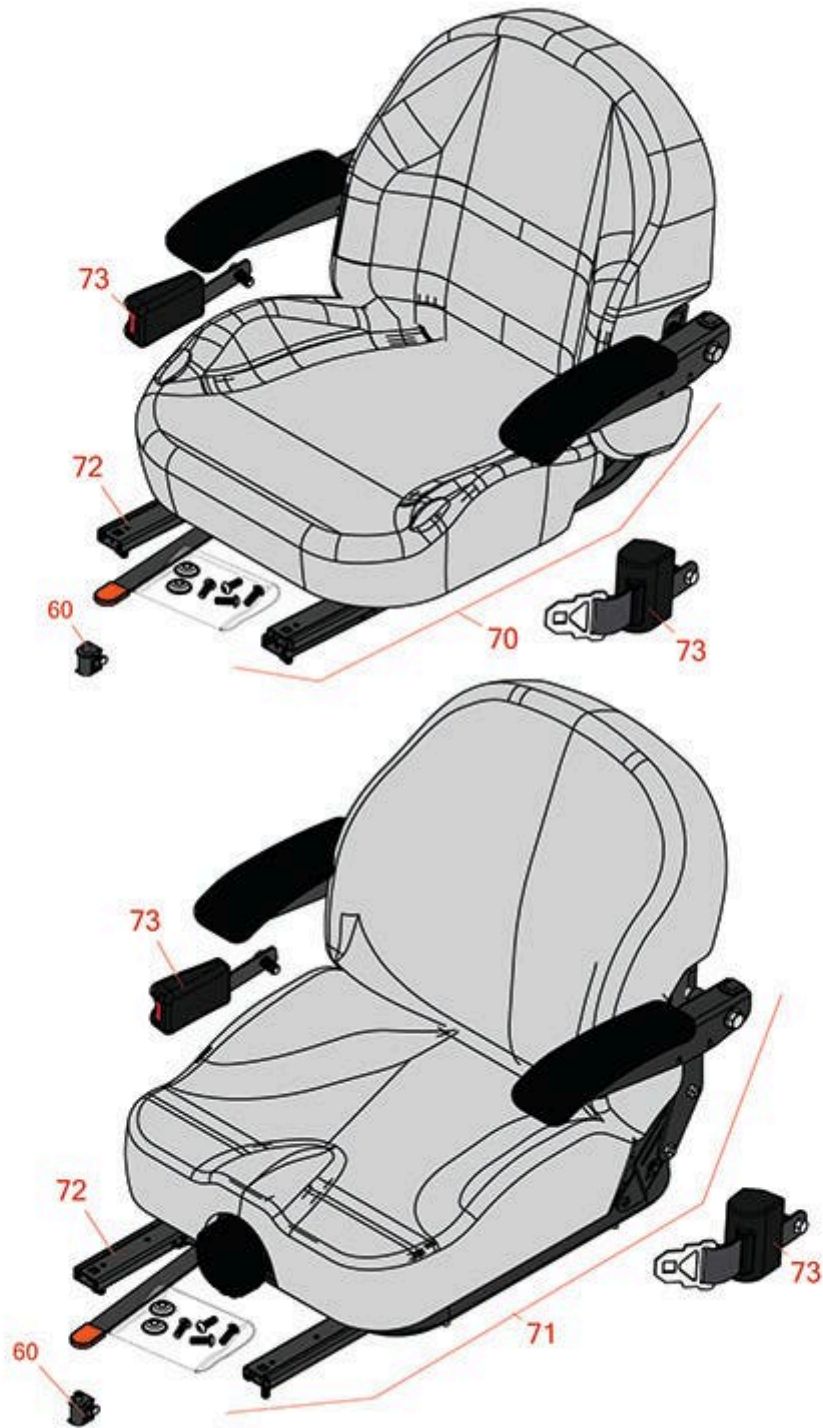

Replaces Toro Z Master Professional 7000 Parts

Zero Turn Mower with 52in Deck - Model 74264TE
Seat

All original equipment manufacturers names and part numbers are used for identification purposes only, and we are in no way implying that our products are original equipment parts. Prices subject to change without notice.

Replaces Toro Z Master Professional 7000 Parts

Zero Turn Mower with 52in Deck - Model 74264TE
Seat

Item No	R&R Part No.	OEM Part No.	Description	Qty Req	Order Quantity
60	R150229	82-2190	Switch - Operator Presence	1	
70	R750205	116-0035, 116-0038	Seat - Light Grey Deluxe w/Arms & Track Set	1	
71	R750210	121-7595, 125-3107, 127-3305, 130-0801	Seat - Light Grey Deluxe w/Arms w/Suspension	1	
<i>Tech Note: INCL SUSPENSION & TRACK SET:</i>					
72	R109-9801	109-9801	Seat Track Set	1	
73	R109-9805	109-9805	Seat Belt Kit	1	