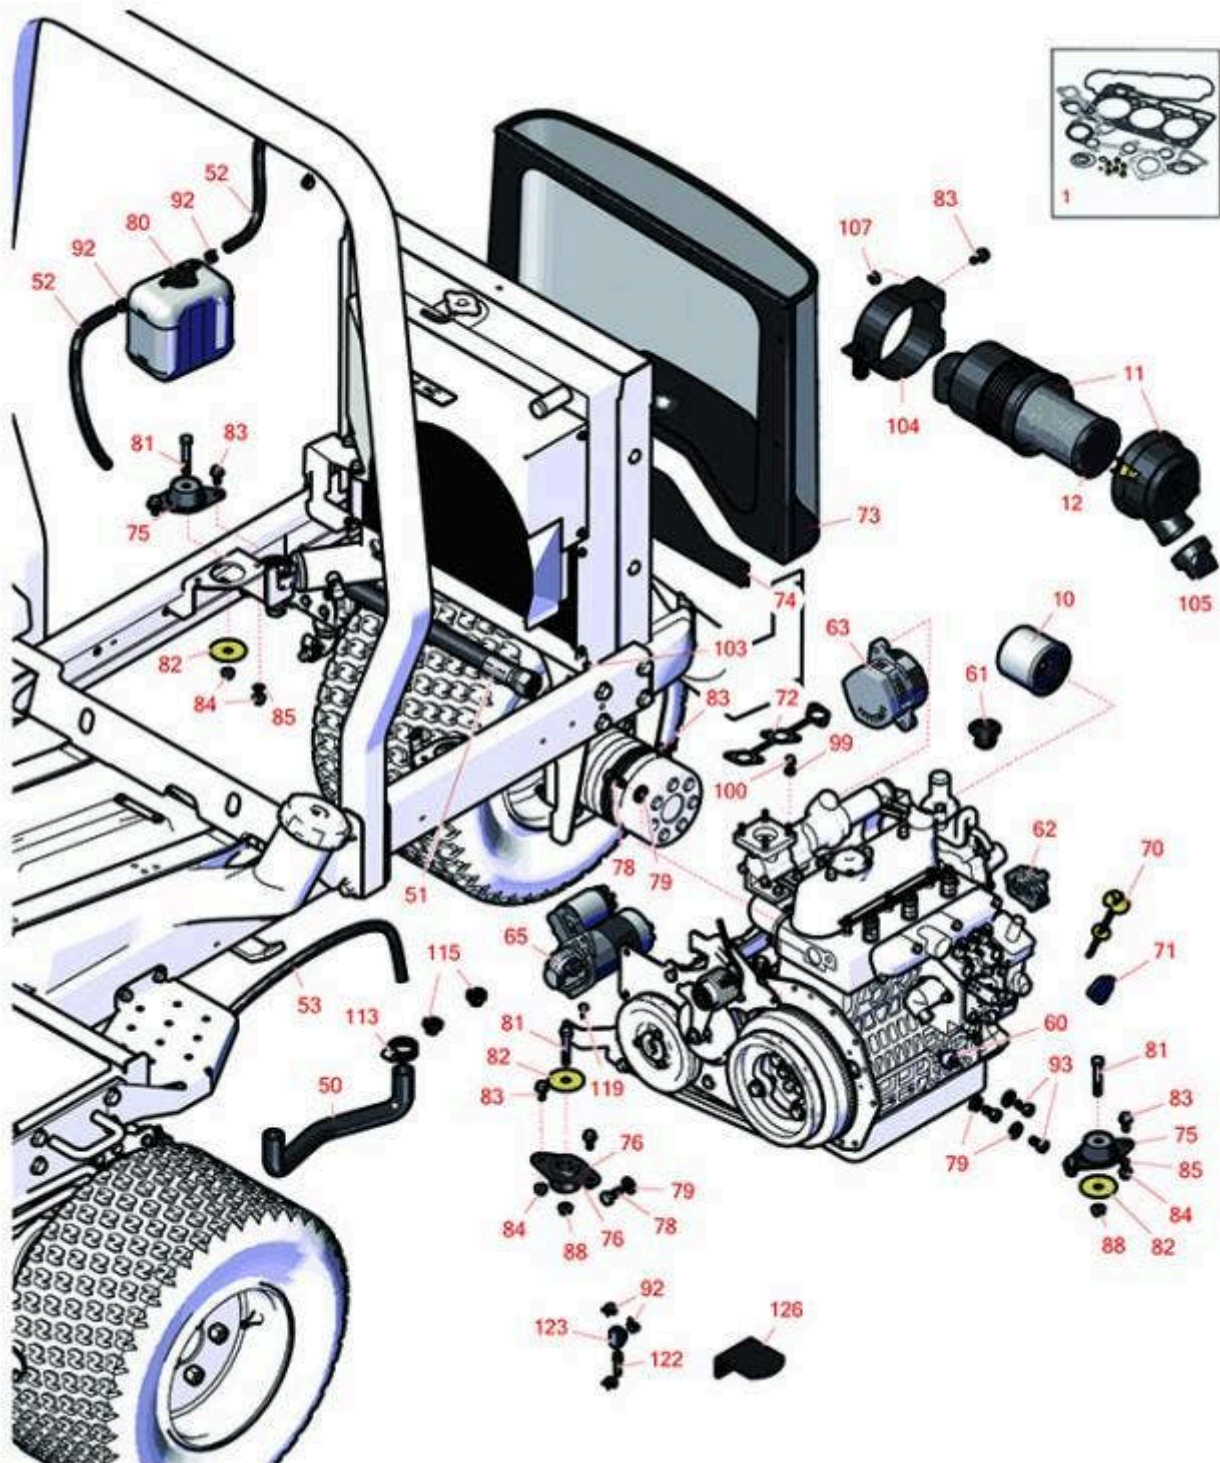

Replaces Toro Groundsmaster 3500-G

Parts

Traction Unit - Model 30809
Engine

All original equipment manufacturers names and part numbers are used for identification purposes only, and we are in no way implying that our products are original equipment parts. Prices subject to change without notice.

Replaces Toro Groundsmaster 3500-G

Parts

Traction Unit - Model 30809
Engine

Item No	R&R Part No.	OEM Part No.	Description	Qty Req	Order Quantity
1	R125-9150	125-9150	Upper Gasket Kit	1	
Filters					
10	R115-8189	115-8189	Baldwin Oil Filter - Engine	1	
10	RRF10614	100-1892, 115-8189	SilverGuard Oil Filter	1	
11	R93-2190	93-2190	Air Cleaner Assy	1	
12	R108-3811	108-3811	Element - Air Cleaner	1	
Hoses					
50	R105-4094	105-4094	Hose - Formed	1	
51	R92-7536	92-7536	Hydraulic Hose Assy	1	
52	R109-0274	109-0274	Hose- Fuel	2	
53	R110-3255	110-3255	Hose - Fuel	1	
Gauges and Controls					
60	RX1545139012	98-91416, 98-9416	Kubota Sensor - Oil Pressure	1	
61	RX1943473014	105-2881, 98-7438, 98-7778, 98-9715	Kubota Thermostat Assy	1	
62	R100-2002	100-2002	Oil Pump Assy	1	
63	RX1624164012	98-9474	Kubota Alternator - Assy 40A	1	
Ser# 313000001-315999999					
63	R117-5541	117-5541	Alternator Assy	1	
Ser# 405100000-406999999					