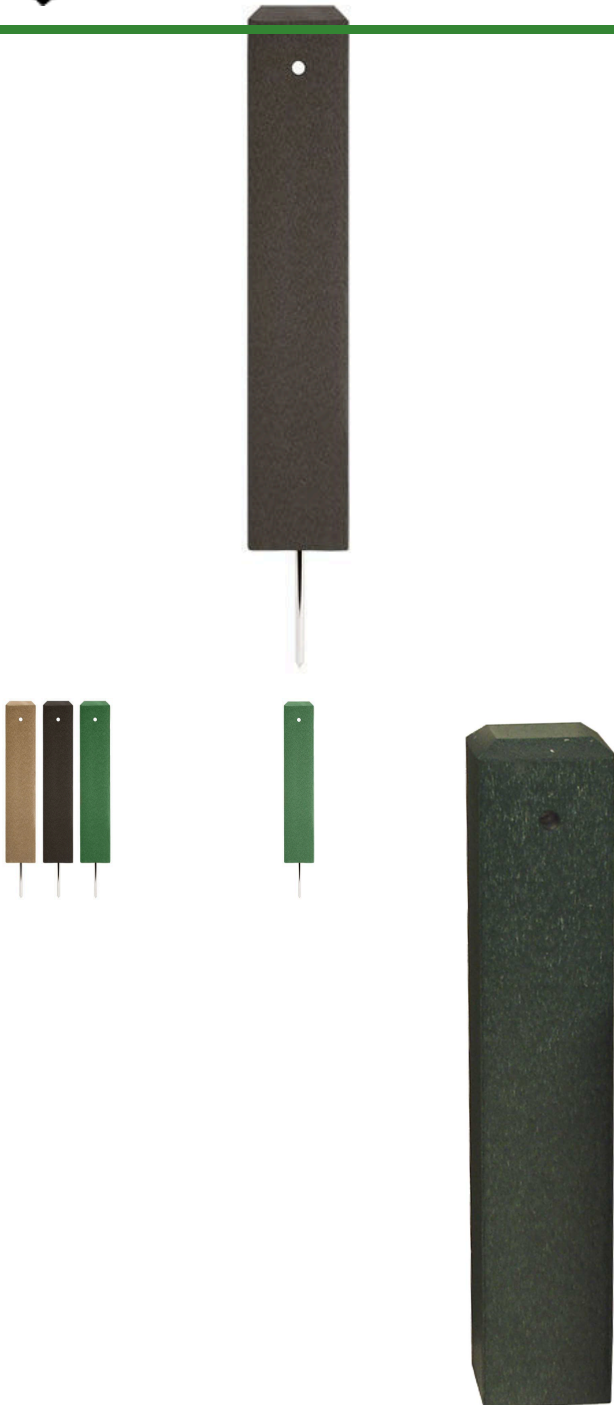

Rope Stake with Center Hole - 4 x 4

RP05

Details

Smooth design with a classic beveled edge. Maintenance-free, recycled plastic lumber has centered hole for permanent rope placement. Requires no painting and will not rot or splinter; fade resistant. Spike base for easy installation.

- Recycled plastic lumber requires no painting
- Maintenance free & fade resistant
- Center hole for rope and beveled edge top
- Steel Spike base

Specifications

Manufacturer R&R Products

Options

Length. 12 in
24 in
18 in
Color Green
Black

Replacement Parts

RP10016 Steel Stake - 3/8 x 8

Pekerti Jaya Sdn. Bad

45 Jalan Industri USJ 1/5, Taman Perindustrian USJ 1 Subang Jay, 47600
603-80216684

<https://pekertijaya.rrproducts.com/>

Rope Stake with Center Hole - 4 x 4