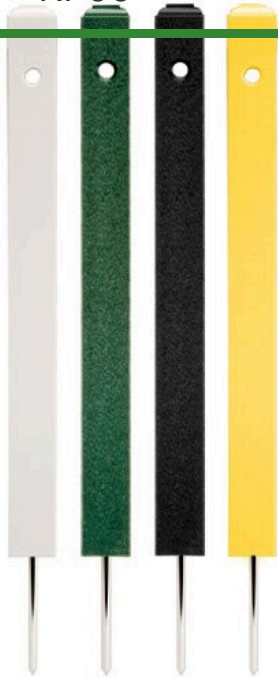

# Rope Stake with Center Hole - 2 x 2

RP00

## Details

Center hole pattern for permanent rope placement in recycled plastic lumber maintenance-free stakes. Requires no painting and will not rot or splinter. Fade resistant. Smooth, classic beveled edge top. Spike base for easy installation. Available in 12", 18" and 24" lengths

- Recycled plastic lumber requires no painting
- Maintenance free & fade resistant
- Center hole for rope and beveled edge top
- Steel Spike base

## Options

Length. 18 in  
24 in  
12 in

Color Black  
Green  
Yellow  
White