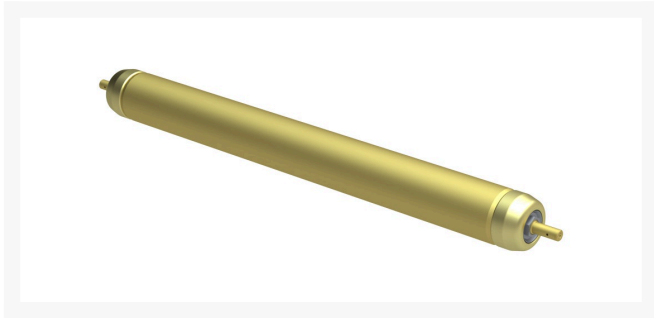

Roller Assy - with Hardened Shaft

R137-6141

Replaces

Toro 137-6141

Specifications

Manufacturer R&R Products

Fits Models

Toro Groundsmaster 3500-D
Toro Groundsmaster 3500-G
Toro Groundsmaster 3505-D
Toro Groundsmaster 4500-D

Replacement Parts

R114-5430	Overhaul Kit - Roller
R117-5100	Shaft- Long - Rear
	Roller - Hardened
R114-3717	Seal
R112-5290	Bearing - Stainless
R112-7494	Seal
R150690	Screw - Set 1/4-20 x 1/4

Pekerti Jaya Sdn. Bad