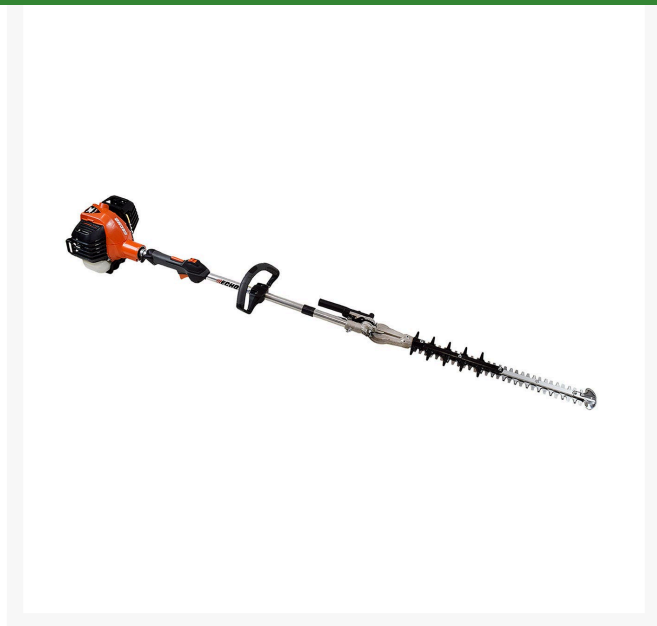

# Echo HCA2620S Short Shafted Articulating Hedge Trimmer 33in 25.4CC REHCA2620S

## Details

The ECHO HCA2620S articulating short shafted hedge trimmer features a 33in shaft with 21in blade. This lightweight workhorse with 25.4cc and 1.45 horsepower is the perfect answer for many trimmer jobs.

## Specifications

Manufacturer	Echo
Blade Length	21 in
Carburetor	Rotary
Engine Displacement	25.4 cc (1.6 cu in)
Fuel Capacity	20.6 fl oz
Shaft Length	33 in
Starting System	Standard
Weight (lbs)	5.7 lb