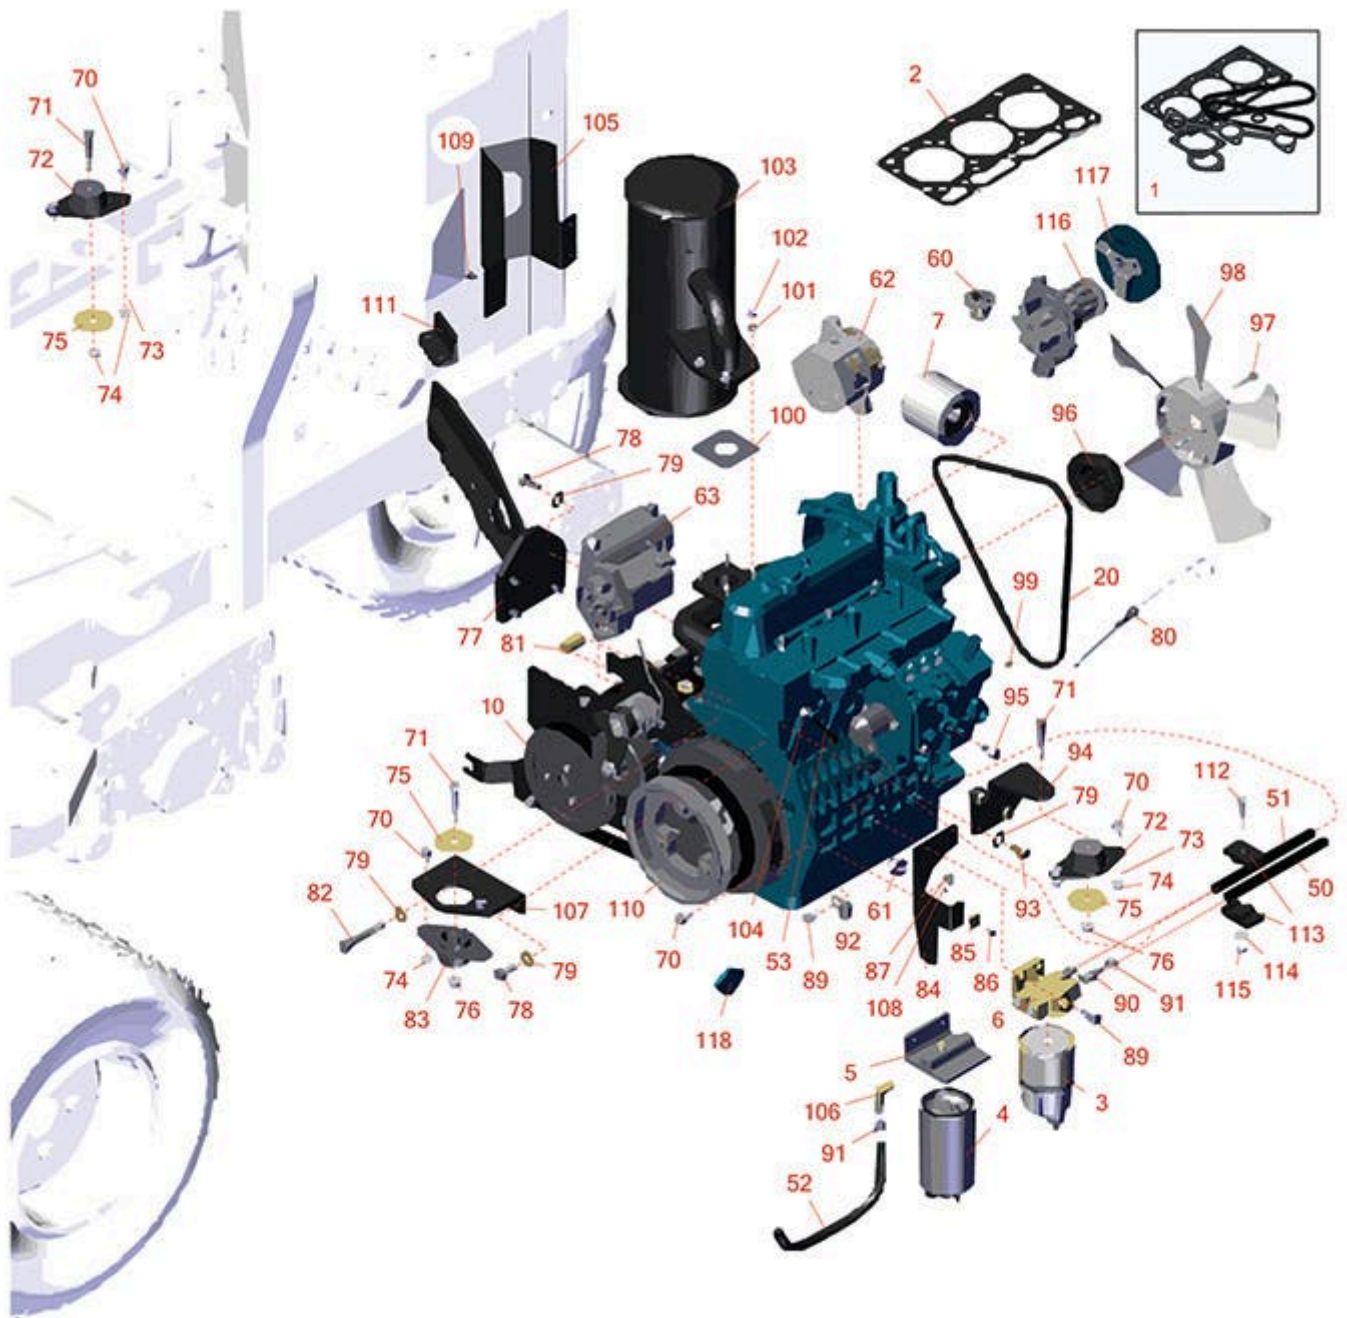

# Replaces Toro Reelmaster 3100-D Parts

Traction Unit - Model 03207  
Engine

All original equipment manufacturers names and part numbers are used for identification purposes only, and we are in no way implying that our products are original equipment parts. Prices subject to change without notice.

# Replaces Toro Reelmaster 3100-D Parts

Traction Unit - Model 03207  
Engine

Item No	R&R Part No.	OEM Part No.	Description	Qty Req	Order Quantity
<b>Overhaul Kits</b>					
1	<b>R107-7848</b>	107-7848	Upper Gasket Kit	1	
2	<b>R108-6573</b>	108-6573	Gasket - Cylinder Head	1	
<b>Filters</b>					
3	<b>R98-9764</b>	98-9764	Element - Water Fuel Separator	1	
4	<b>R110-9049</b>	110-9049	Donaldson Fuel Filter - Spin On	1	
4	<b>RRF10515</b>	105-8045, 108-3854, 110-9049	SilverGuard Fuel Filter	1	
5	<b>R110-9044</b>	110-9044	Donaldson Water/Fuel Separator Assy	1	
6	<b>R98-9305</b>	98-9305	Water/Fuel Separator Assy	1	
7	<b>RX7000074034</b>	99-8384	Kubota Oil Filter	1	
7	<b>RRF10625</b>	99-8384	SilverGuard Oil Filter	1	
7	<b>R42-9030</b>	104-5167, 108-3841, 127-0511, 42-9030, 67-4330, 98-9651	Baldwin Oil Filter - Engine	1	
7	<b>RRF10606</b>	108-3841, 67-4330, 98-9651	SilverGuard Oil Filter - 2 3/4" Long	1	
7	<b>RRF10607</b>	104-5167, 108-3841, 42-9030, 99-8384	SilverGuard Oil Filter - 3 3/4" Long	1	

# Replaces Toro Reelmaster 3100-D Parts

*Traction Unit - Model 03207  
Engine*

Item No	R&R Part No.	OEM Part No.	Description	Qty Req	Order Quantity
10	<b>RX1J99500000</b>	104-4899, 107-7830, 112-9906, 138-6905	Kubota Engine D1105 E	1	