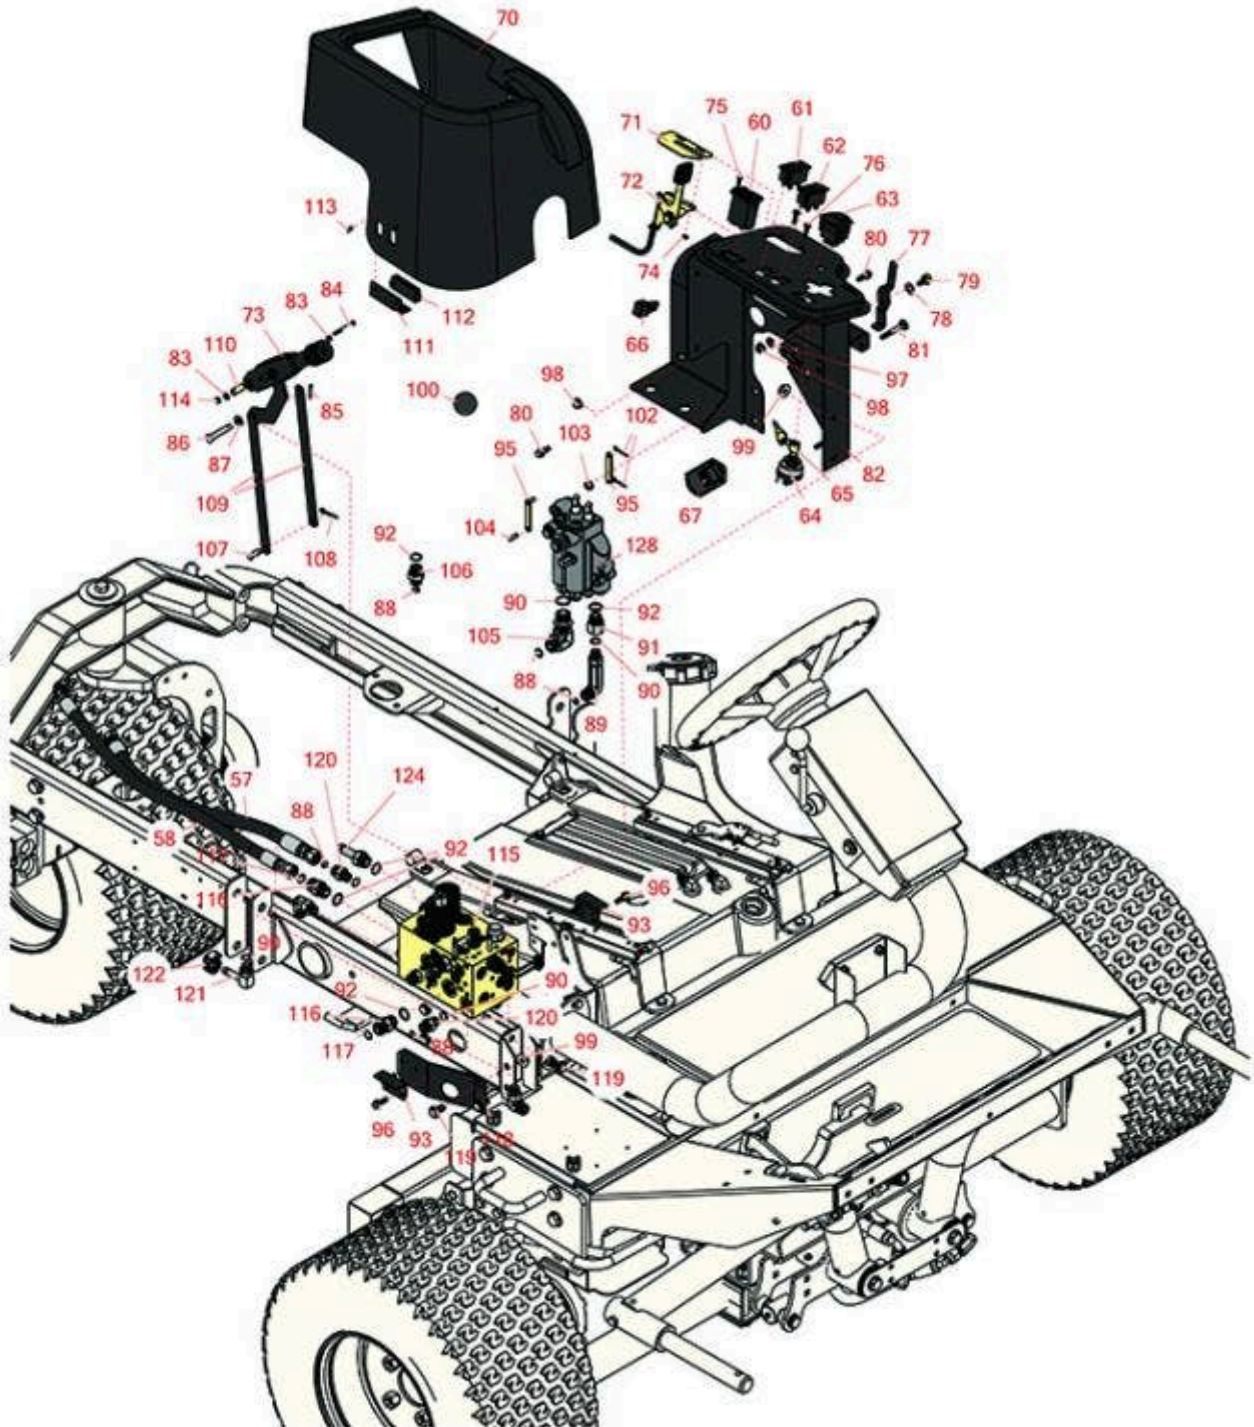

Replaces Toro Reelmaster 3100-D Parts

Traction Unit - Model 03207

Control Panel, Hyd Valve & Parking Brake

All original equipment manufacturers names and part numbers are used for identification purposes only, and we are in no way implying that our products are original equipment parts. Prices subject to change without notice.

Replaces Toro Reelmaster 3100-D Parts

Traction Unit - Model 03207

Control Panel, Hyd Valve & Parking Brake

Item No	R&R Part No.	OEM Part No.	Description	Qty Req	Order Quantity
Hoses					
57	R95-8829	95-8829	Hydraulic Hose Assy	1	
58	R106-4197	106-4197	Hydraulic Hose Assy	1	
Gauges and Controls					
60	R75-6820	75-6820	Meter - Hour - Quartz	1	
61	R100-8071	100-8071	Lamp - Warning	1	
62	R100-8070	100-8070	Lamp - Warning	1	
63	R95-8999	95-8999	Switch - Headlight	1	
64	R104-2541	104-2541, 88-9830	Switch - Key 6 Lead 5/8 Mt.	1	
65	R343060	218-412, 32-8380, 33-2010, 62-7770, 63-8360, 94-2618	Ignition - Key Set/2	1	
66	R100-4918	100-4818, 100-4918	Diode	1	
67	RX1709565660	98-7611, 99-3463, 99-7611	Kubota Controller	1	
Other Parts Available					
70	R95-8707	95-8707	Cover - Dash	1	
71	R104-0421	104-0421	Plate - Throttle Stop	1	
72	R110-8750	110-8750, 95-8855	Throttle Control	1	
72	R110-8795	110-8759, 110-8795	Cable - Throttle	1	