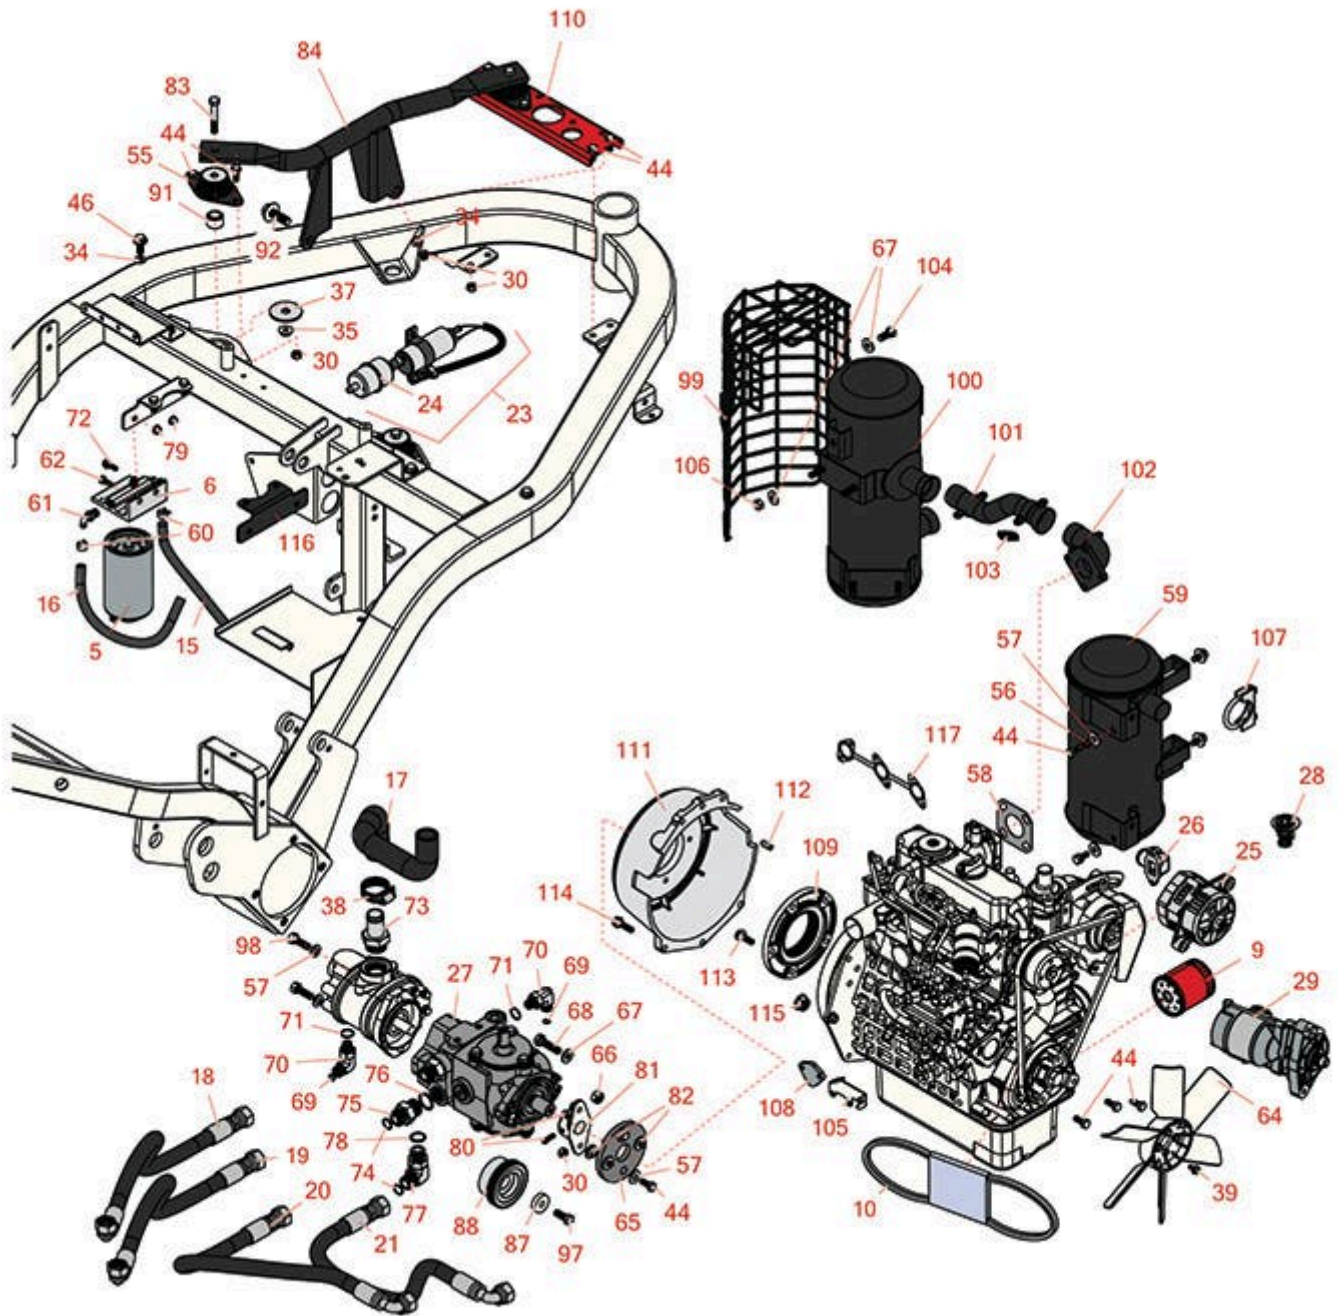

# Replaces Toro Greensmaster 3250-D Parts

Traction Unit - Model 04383 & 04384  
Engine & Hydrostat

All original equipment manufacturers names and part numbers are used for identification purposes only, and we are in no way implying that our products are original equipment parts. Prices subject to change without notice.

# Replaces Toro Greensmaster 3250-D Parts

Traction Unit - Model 04383 & 04384  
Engine & Hydrostat

Item No	R&R Part No.	OEM Part No.	Description	Qty Req	Order Quantity
---------	--------------	--------------	-------------	---------	----------------

*Tech Note: Fits Model 04383:*

9	<b>R115-8189</b>	115-8189	Baldwin Oil Filter - Engine	1	
---	------------------	----------	-----------------------------	---	--

*Tech Note: Fits Model 04384:*

# Replaces Toro Greensmaster 3250-D Parts

*Traction Unit - Model 04383 & 04384  
Engine & Hydrostat*

Item No	R&R Part No.	OEM Part No.	Description	Qty Req	Order Quantity
37	<b>R83-1040</b>	83-1040	Washer - Engine	3	
38	<b>R2412-34</b>	2412-34, 31-0120	Clamp - Hose .75-1.5	3	
39	<b>R33113-016</b>	33113-016, 48-7620	Bolt - Hex Washer M6-1.0 x 12	8	
44	<b>R66-3160</b>	33114-020, 43-0110, 48-7710, 66-3160	Bolt - Flanged Hex HD	21	
44	<b>R400264</b>	01-150-0180, 01-178-0610, 20-48-AD, 20-48-AGD, 32-9160, 3224-3, 323-29, 323-7, 400264, 908035P	Bolt - Hex HD 3/8-16 x 1-1/4	21	
<i>Tech Note: Fits Model 04384:</i>					
46	<b>R32144-14</b>	32104-32, 32104-49, 32144-14	Bolt - Hex Washer 5/16-18 x 5/8	1	
55	<b>R83-1030</b>	108-6879, 121-9076, 83-1030, 83-1031	Mount - Engine	3	