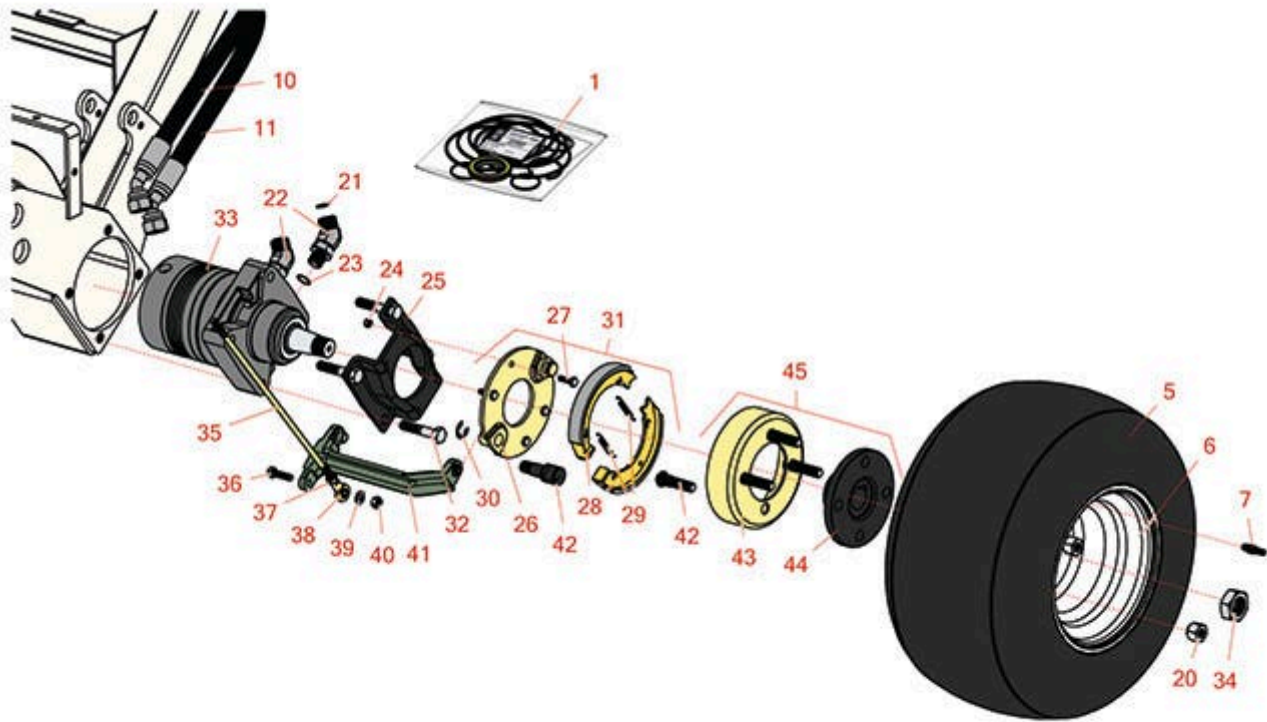

Replaces Toro Greensmaster 3250-D Parts

*Traction Unit - Model 04383 & 04384
Front Wheel & Brake*

All original equipment manufacturers names and part numbers are used for identification purposes only, and we are in no way implying that our products are original equipment parts. Prices subject to change without notice.

Replaces Toro Greensmaster 3250-D Parts

*Traction Unit - Model 04383 & 04384
Front Wheel & Brake*

Item No	R&R Part No.	OEM Part No.	Description	Qty Req	Order Quantity
---------	--------------	--------------	-------------	---------	----------------

Replaces Toro Greensmaster 3250-D Parts

*Traction Unit - Model 04383 & 04384
Front Wheel & Brake*

Item No	R&R Part No.	OEM Part No.	Description	Qty Req	Order Quantity
24	R301504	2296-42, 301504, 32127-24, 32128-33, 32146-17, 3296-16, 3296-42, 3296-42 , 915661P	Locknut - ESNA 1/4-20	8	
<i>Tech Note: Fits Model 04384:</i>					
25	R84-2000-03	84-2000, 84-2000-03, 84-2000-0P	Bracket - Brake	2	
26	R70-9870	70-9870	Plate - Backing	2	
27	R321-5	321-31, 321-5	Bolt - Hex HD 1/4-20 x 7/8	8	
28	R70-9840	70-9840	Shoe - Brake	4	
29	R70-9880	70-9880	Spring - Brake Shoe	4	
30	R150513	104-7706	E - Clip - Brake Assy	2	
31	R71-1500	104-7705, 71-1500	Brake Assy	2	
32	R33116-060	33116-060	Bolt - Hx HD M12 x 60	8	
33	R92-9199	92-9199	Hydraulic Motor - RH/LH Wheel	2	
<i>Tech Note: Fits Model 04383/ Up to 2005:</i>					
33	R110-4015	110-4015	Hydraulic Motor - LH Wheel	1	
<i>Tech Note: Fits Model 04383/2006 (Shown):</i>					
33	R112-0237	112-0237	Hydraulic Motor - LH Wheel	1	
<i>Tech Note: Fits Model 04383.07-11 & 04384 (Shown):</i>					