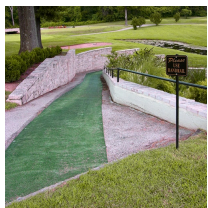

PEM Matting - 6 x 25 Roll

RPEM625

Details

Solve your Softspikes slippage problems! P.E.M. matting provides sure footing and excellent traction, reducing risk of slippage and injury on bridges, steps and walkways. Eliminates golf ball bounce on cart paths and worn pathways. Ideal for beverage areas, tee boxes, clubhouse areas, around greens or fairways. Adhere to concrete, wood, asphalt or steel with silicone or screws. Trims easily with razor knife for custom fitting. Lightweight yet resistant to wind uplift. Water drains through the mat eliminating standing liquids. Moisture evaporates beneath mat reducing algae growth. Cleans easily with sweeping or wash down. UV to resist fading. Weatherability -35F to +180F. Hunter Green or Black. Silicone requirements - 4 tubes/roll for foot traffic, 8 tubes/roll for cart traffic.

- Improves footing in high traffic areas
- Water drains through
- Moisture evaporates beneath mat
- Cleans easily
- Adheres to concrete, wood, asphalt or steel
- Weather and UV resistant
- 72" wide x 25 foot roll