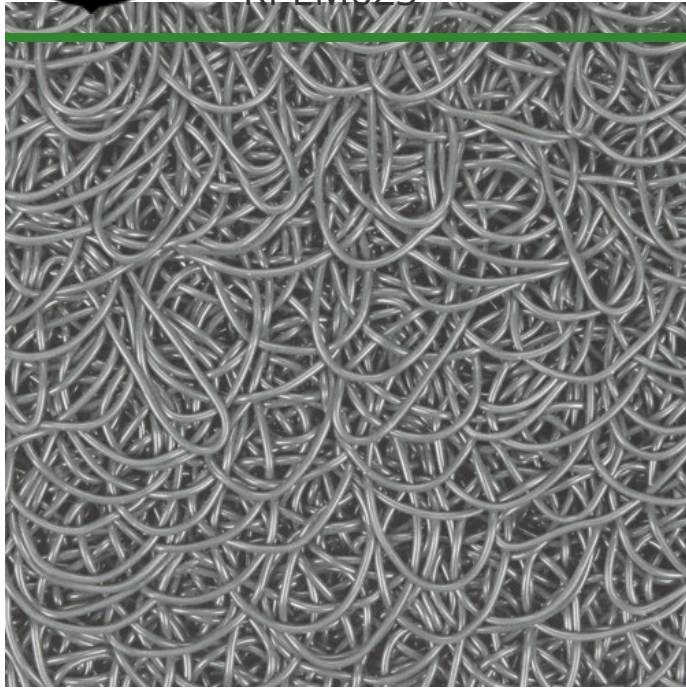

PEM Matting - 6 x 25 Roll

RPEM625

Details

Solve your Softspikes slippage problems! P.E.M. matting provides sure footing and excellent traction, reducing risk of slippage and injury on bridges, steps and walkways. Eliminates golf ball bounce on cart paths and worn pathways. Ideal for beverage areas, tee boxes, clubhouse areas, around greens or fairways. Adhere to concrete, wood, asphalt or steel with silicone or screws. Trims easily with razor knife for custom fitting. Lightweight yet resistant to wind uplift. Water drains through the mat eliminating standing liquids. Moisture evaporates beneath mat reducing algae growth. Cleans easily with sweeping or wash down. UV to resist fading. Weatherability -35F to +180F. Hunter Green or Black. Silicone requirements - 4 tubes/roll for foot traffic, 8 tubes/roll for cart traffic.

- Improves footing in high traffic areas
- Water drains through
- Moisture evaporates beneath mat
- Cleans easily
- Adheres to concrete, wood, asphalt or steel
- Weather and UV resistant
- 72" wide x 25 foot roll