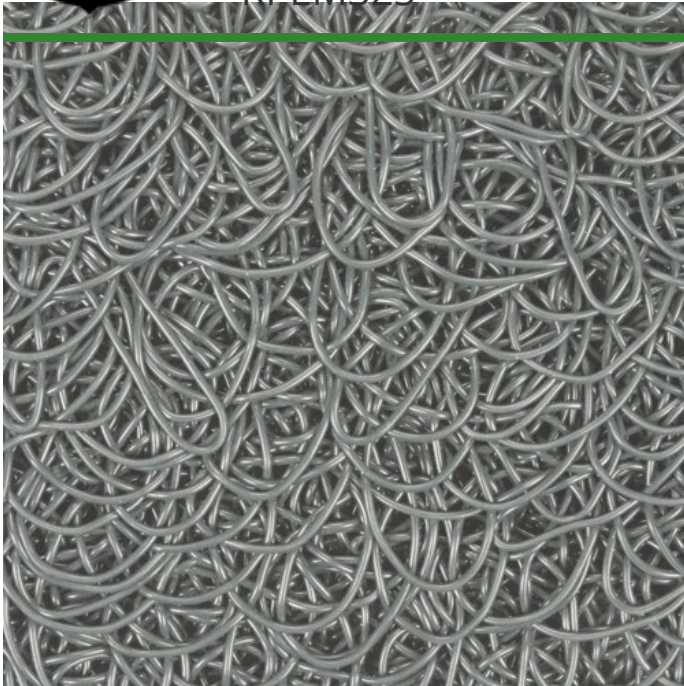

PEM Matting - 3 x 25 Roll

RPEM325

Details

Solve your Softspikes slippage problems! P.E.M. matting provides sure footing and excellent traction, reducing risk of slippage and injury on bridges, steps and walkways. Eliminates golf ball bounce on cart paths and worn pathways. Ideal for beverage areas, tee boxes, clubhouse areas, around greens or fairways. Adhere to concrete, wood, asphalt or steel with silicone or screws. Trims easily with razor knife for custom fitting. Lightweight yet resistant to wind uplift. Water drains through the mat eliminating standing liquids. Moisture evaporates beneath mat reducing algae growth. Cleans easily with sweeping or wash down. UV to resist fading. Weatherability -35F to +180F. Hunter Green or Black. Silicone requirements - 4 tubes/roll for foot traffic, 8 tubes/roll for cart traffic.

- Improves footing in high traffic areas
- Water drains through
- Moisture evaporates beneath mat
- Cleans easily
- Adheres to concrete, wood, asphalt or steel
- Weather and UV resistant
- 36" wide x 25 foot roll