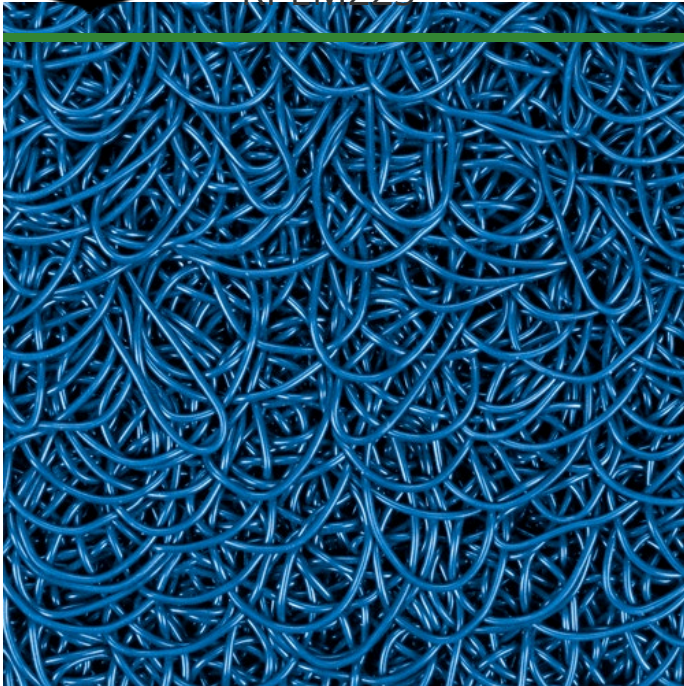

PEM Matting - 2 x 25 Roll

RPEM225

Details

Solve your Softspikes slippage problems! P.E.M. matting provides sure footing and excellent traction, reducing risk of slippage and injury on bridges, steps and walkways. Eliminates golf ball bounce on cart paths and worn pathways. Ideal for beverage areas, tee boxes, clubhouse areas, around greens or fairways. Adhere to concrete, wood, asphalt or steel with silicone or screws. Trims easily with razor knife for custom fitting. Lightweight yet resistant to wind uplift. Water drains through the mat eliminating standing liquids. Moisture evaporates beneath mat reducing algae growth. Cleans easily with sweeping or wash down. UV to resist fading. Weatherability -35F to +180F. Hunter Green or Black. Silicone requirements - 4 tubes/roll for foot traffic, 8 tubes/roll for cart traffic.

- Improves footing in high traffic areas
- Water drains through
- Moisture evaporates beneath mat
- Cleans easily
- Adheres to concrete, wood, asphalt or steel
- Weather and UV resistant
- 24" wide x 25 foot roll