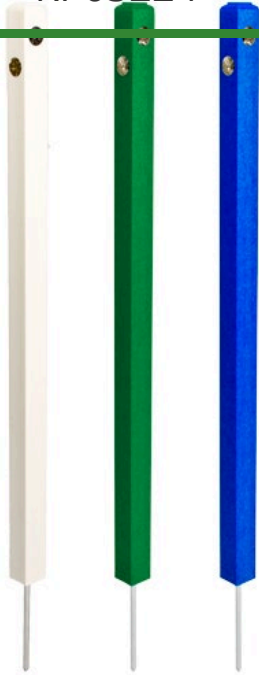

24" Smart Out of Bounds/Hazard Markers

RP05224

Details

Place reflective out-of-bounds Markers in the ground to measure distance to hazard areas such as bunkers, water, or out-of-bounds areas using the rangefinder. These recycled lumber 2" X 2" stakes with spike base contain laser prisms for reflectivity. For fun, place stakes on the tees for golfers to measure back to the tee from their existing position.

Specifications

Manufacturer R&R Products

Options

Color Green

Replacement Parts

RP10016 Steel Stake - 3/8 x 8

Pekerti Jaya Sdn. Bad

45 Jalan Industri USJ 1/5, Taman Perindustrian USJ 1 Subang Jay, 47600
603-80216684