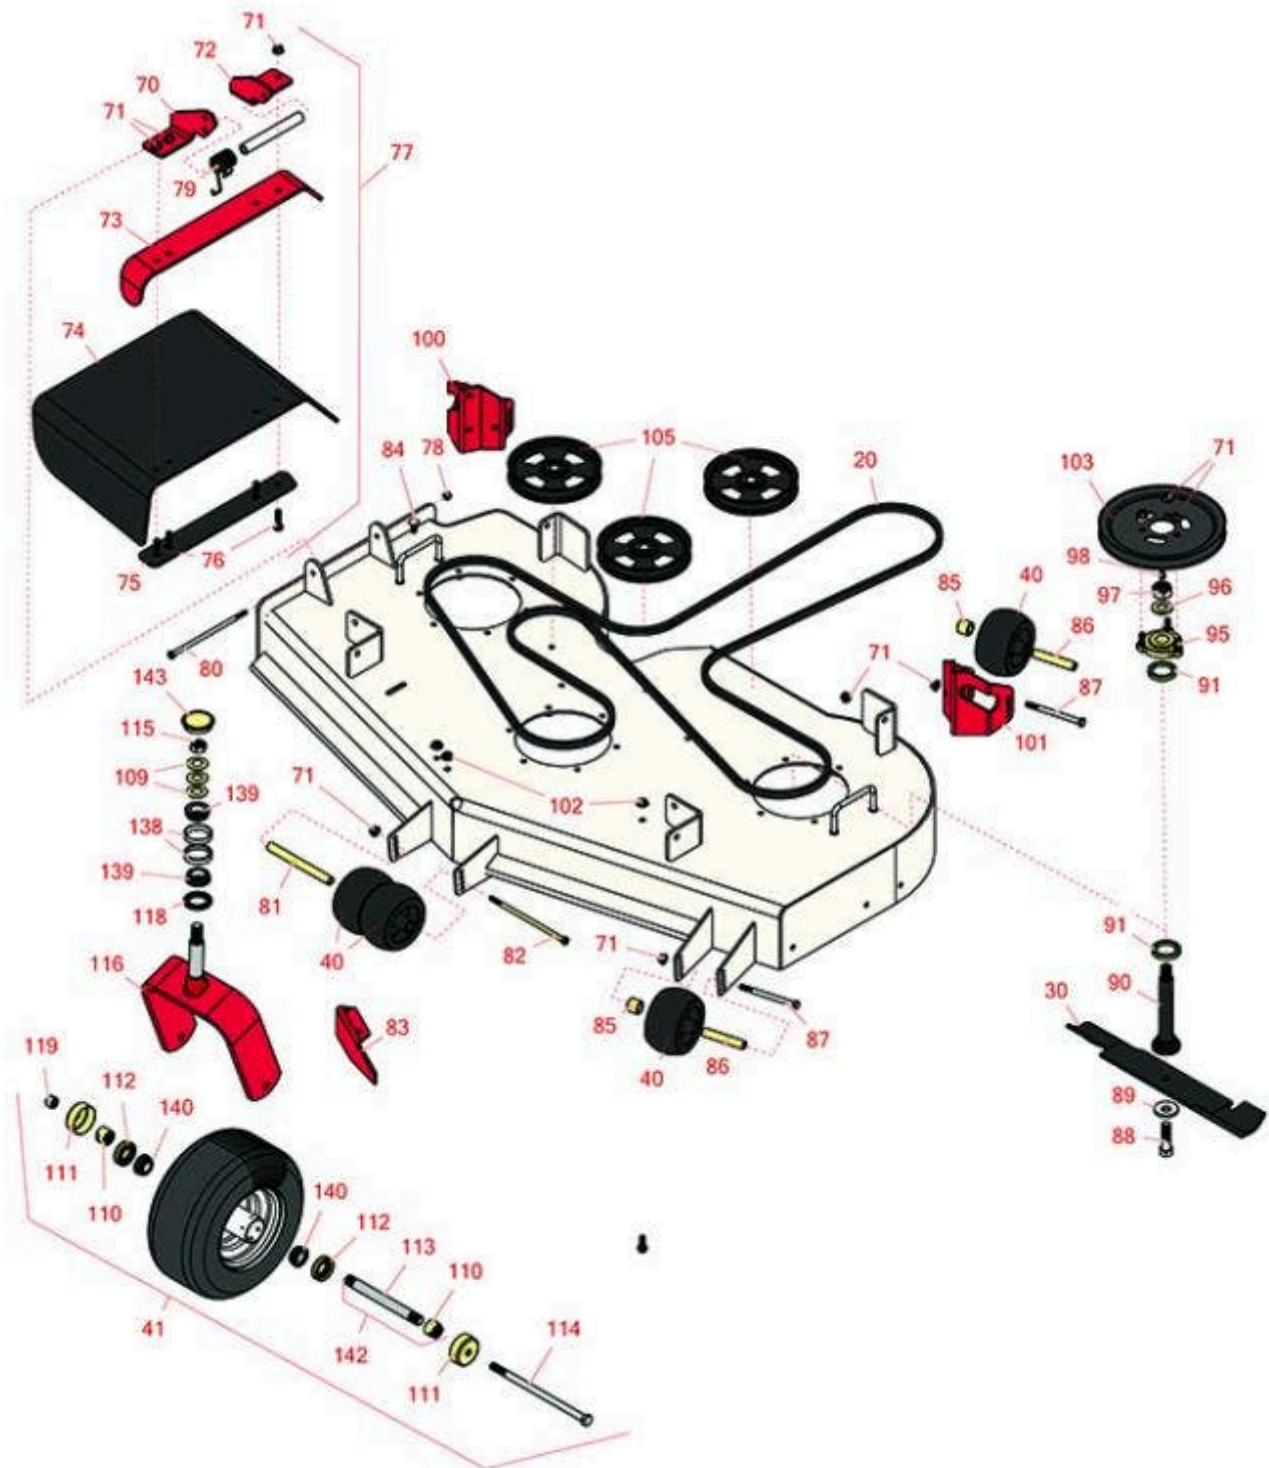

Replaces Toro Z Master Professional 7000 Parts

Zero Turn Mower with 72in Deck - Model 74274
72in Side Discharge Deck

All original equipment manufacturers names and part numbers are used for identification purposes only, and we are in no way implying that our products are original equipment parts. Prices subject to change without notice.

Replaces Toro Z Master Professional 7000 Parts

Zero Turn Mower with 72in Deck - Model 74274
72in Side Discharge Deck

Item No	R&R Part No.	OEM Part No.	Description	Qty Req	Order Quantity
Belts					
20	R105-7790	105-7790	Belt	1	
Rotary Blades					
30	R105-7784-03	105-7784-03	Mower Blade - 24.5 in High-Flow	3	
30	R108-1120	108-1120	Mower Blade Kit - 24.5 in High-Flow Set/6	1	
30	R105-7711-03	105-7711-03, 105-7778-03	Mower Blade - 24.5 in Mid-Flow	3	
30	R110-0404	110-0404	Mower Blade Kit - 24.5 in Mid-Flow Set/6	1	
30	R105-7712-03	105-7712-03	Mower Blade - Low Flow 24.5 in	3	
30	R110-0410	110-0410	Mower Blade Kit - 24.5 in Low-Flow Set/6	1	
30	R105-7778-03	105-7711-03, 105-7719-03, 105-7778-03	Mower Blade - 24.5 in Recycler w/Hard Facing	3	
30	R110-0411	110-0411	Mower Blade Kit - 24.5 in Recycler w/Hard Facing Set/6	1	
30	R105-7719-03	105-7719-03	Mower Blade - 24.5 in Mulcher w/Hard Facing	3	
30	R108-1126	108-1126	Mower Blade Kit - 24.5 in Mulcher w/Hard Facing Set/6	1	
Wheels					
40	R68-2730	1-603299, 68-2730	Wheel - Anti Scalp	6	
41	R109-9127	109-9125, 109-9127	Tire & Wheel - 13x6.50-6 Flat Free	2	
41	R127-9526	127-9526	Tire & Wheel - 13x6.50-6	2	
Other Parts Available					
70	R106-3253-01	106-3253-01	Plate-Hinge, Front	1	