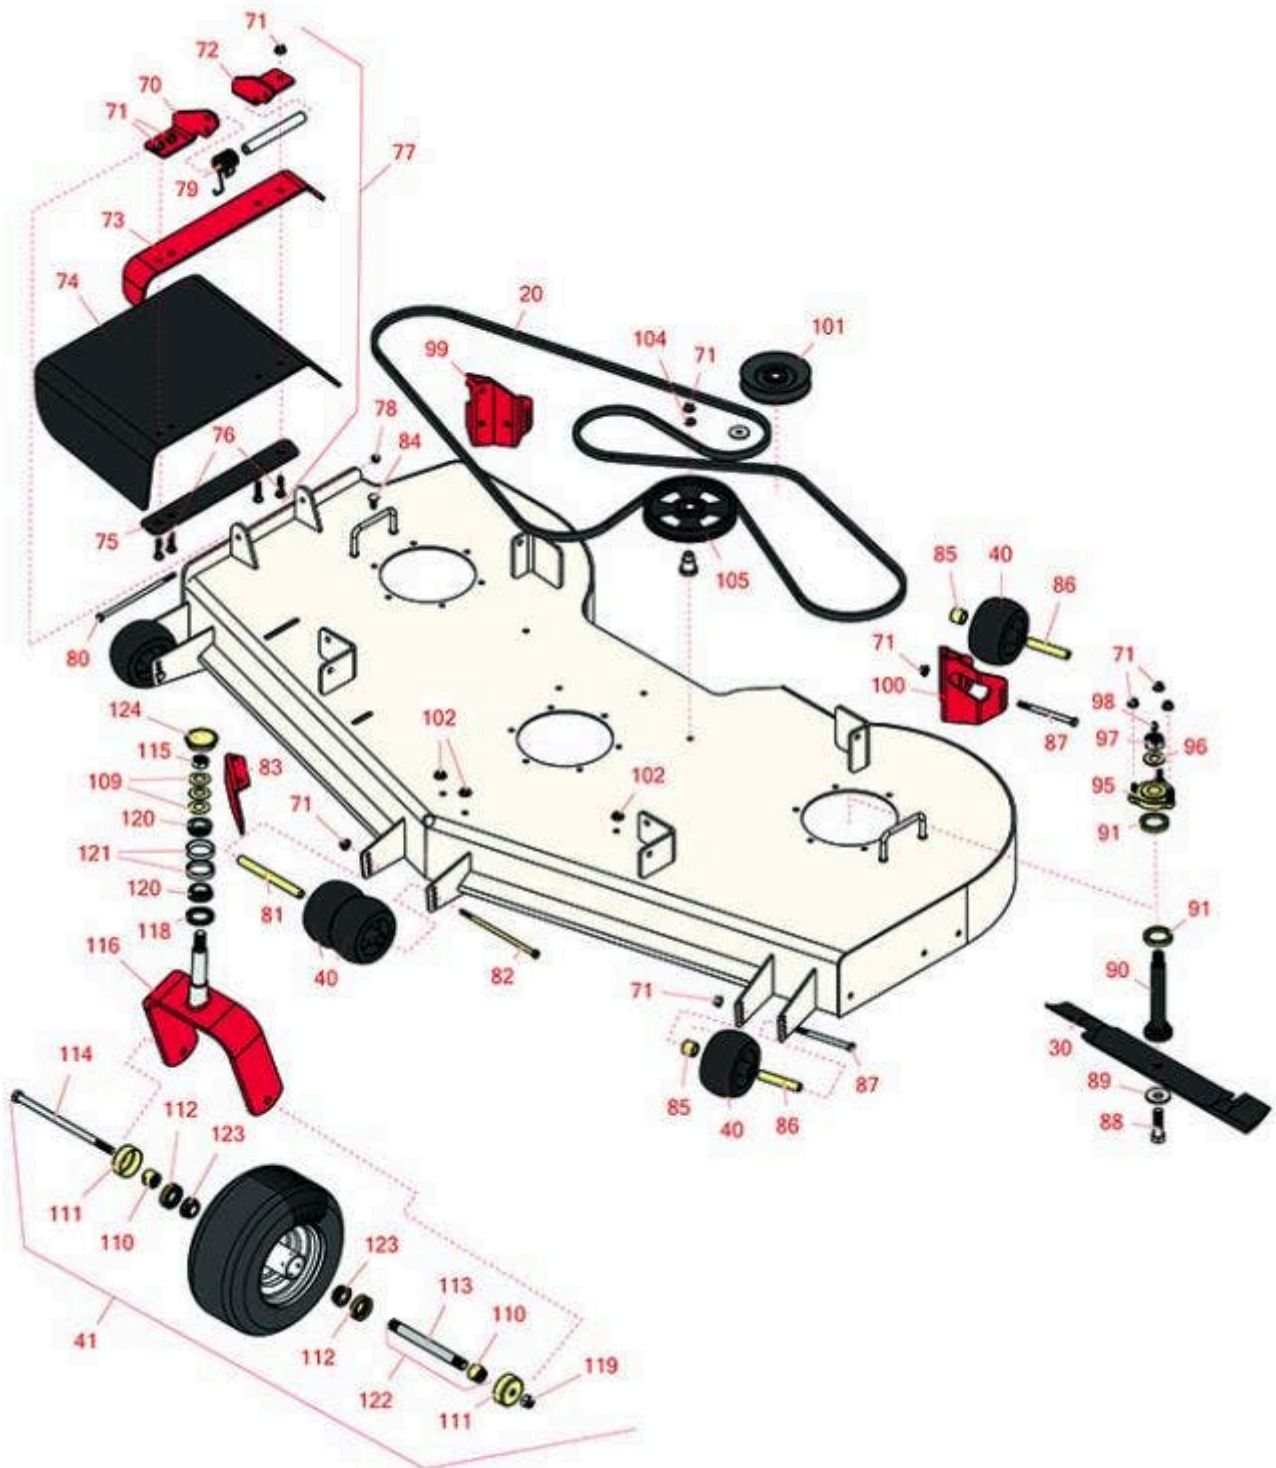

Replaces Toro Z Master Professional 7000 Parts

Zero Turn Mower with 72in Deck - Model 74269
72in Side Discharge Deck

All original equipment manufacturers names and part numbers are used for identification purposes only, and we are in no way implying that our products are original equipment parts. Prices subject to change without notice.

Replaces Toro Z Master Professional 7000 Parts

Zero Turn Mower with 72in Deck - Model 74269
72in Side Discharge Deck

Item No	R&R Part No.	OEM Part No.	Description	Qty Req	Order Quantity
Belts					
20	R107-7723	107-7723	Belt- V	1	
Rotary Blades					
30	R105-7784-03	105-7784-03	Mower Blade - 24.5 in High-Flow	3	
30	R108-1120	108-1120	Mower Blade Kit - 24.5 in High-Flow Set/6	1	
30	R105-7712-03	105-7712-03	Mower Blade - Low Flow 24.5 in	3	
30	R110-0410	110-0410	Mower Blade Kit - 24.5 in Low-Flow Set/6	1	
30	R105-7711-03	105-7711-03, 105-7778-03	Mower Blade - 24.5 in Mid-Flow	3	
30	R110-0404	110-0404	Mower Blade Kit - 24.5 in Mid-Flow Set/6	1	
30	R105-7778-03	105-7711-03, 105-7719-03, 105-7778-03	Mower Blade - 24.5 in Recycler w/Hard Facing	3	
30	R110-0411	110-0411	Mower Blade Kit - 24.5 in Recycler w/Hard Facing Set/6	1	
30	R105-7719-03	105-7719-03	Mower Blade - 24.5 in Mulcher w/Hard Facing	3	
30	R108-1126	108-1126	Mower Blade Kit - 24.5 in Mulcher w/Hard Facing Set/6	1	
Wheels					
40	R68-2730	1-603299, 68-2730	Wheel - Anti Scalp	6	
41	R109-9127	109-9125, 109-9127	Tire & Wheel - 13x6.50-6 Flat Free	2	
Other Parts Available					
70	R106-3253-01	106-3253-01	Plate-Hinge, Front	1	