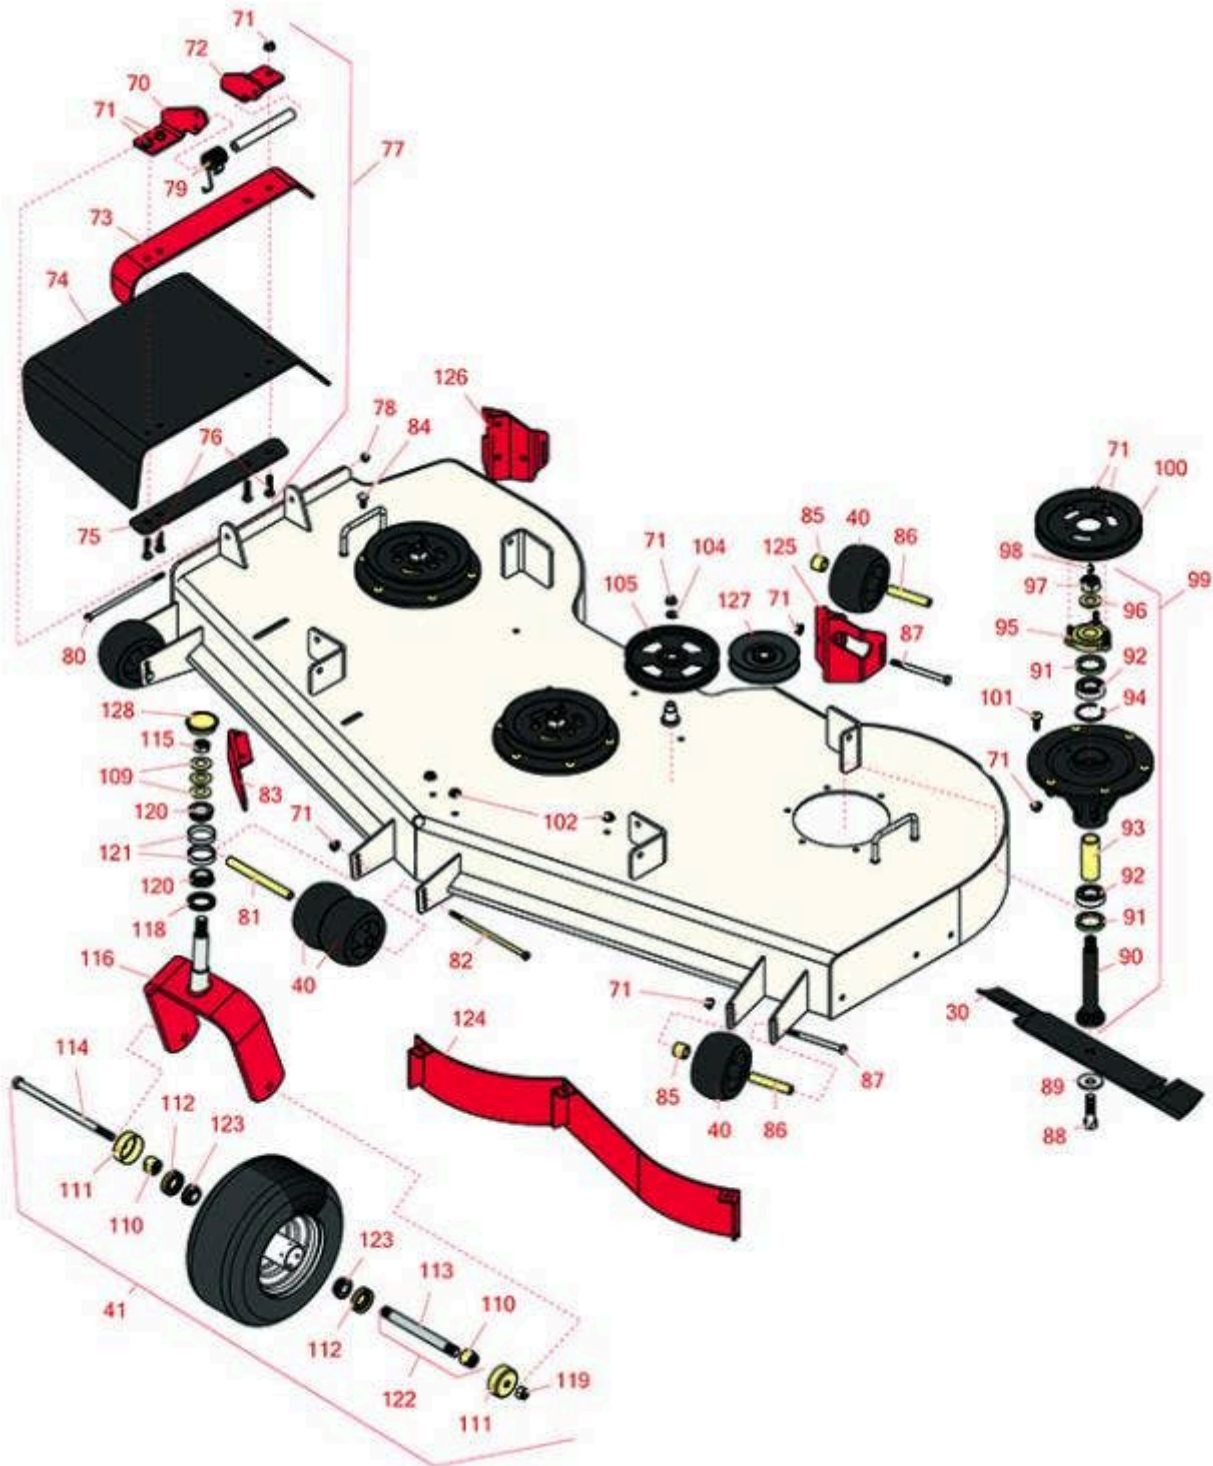

Replaces Toro Z Master Professional 7000 Parts

Zero Turn Mower with 60in Deck - Model 74268
60in Side Discharge Deck

All original equipment manufacturers names and part numbers are used for identification purposes only, and we are in no way implying that our products are original equipment parts. Prices subject to change without notice.

Replaces Toro Z Master Professional 7000 Parts

Zero Turn Mower with 60in Deck - Model 74268
60in Side Discharge Deck

Item No	R&R Part No.	OEM Part No.	Description	Qty Req	Order Quantity
Rotary Blades					
30	R105-7718-03	105-7718-03	Mower Blade - 20.5 in High-Flow	3	
30	R108-1114	108-1114	Mower Blade Kit - 20.5 in High-Flow Set/6	1	
30	R105-7715-03	105-1115-03, 105-7715-03	Mower Blade - 20.5 in Mid-Flow	3	
30	R108-1123	108-1123	Mower Blade Kit - 20.5 in Mid-Flow Set/6	1	
30	R105-7716-03	105-7716-03	Mower Blade - 20.5 in Lo-Flow	3	
30	R108-1128	108-1128	Mower Blade Kit - 20.5 in Lo-Flow Set/6	1	
30	R105-8777-03	105-8777-03	Mower Blade - 20.5 in Mulcher	3	
30	R108-1115	108-1115	Mower Blade Kit - 20.5 in Mulcher Set/6	1	
30	R105-7777-03	105-7777-03	Mower Blade - 20.5 in Recycler	3	
30	R110-0405	110-0405	Mower Blade Kit - 20.5 in Recycler Set/6	1	
Wheels					
40	R68-2730	1-603299, 68-2730	Wheel - Anti Scalp	6	
41	R109-9127	109-9125, 109-9127	Tire & Wheel - 13x6.50-6 Flat Free	2	
Other Parts Available					
70	R106-3253-01	106-3253-01	Plate-Hinge, Front	1	
71	R104-8301	104-8301, 104-9301, 109-6658, 133-7570	Locknut - 3/8-16 Nylon Flanged	44	
72	R108-4059-01	108-4059-01	Plate-Hinge, Rear	1	
73	R106-3246-01	106-3246-01	Deflector	1	